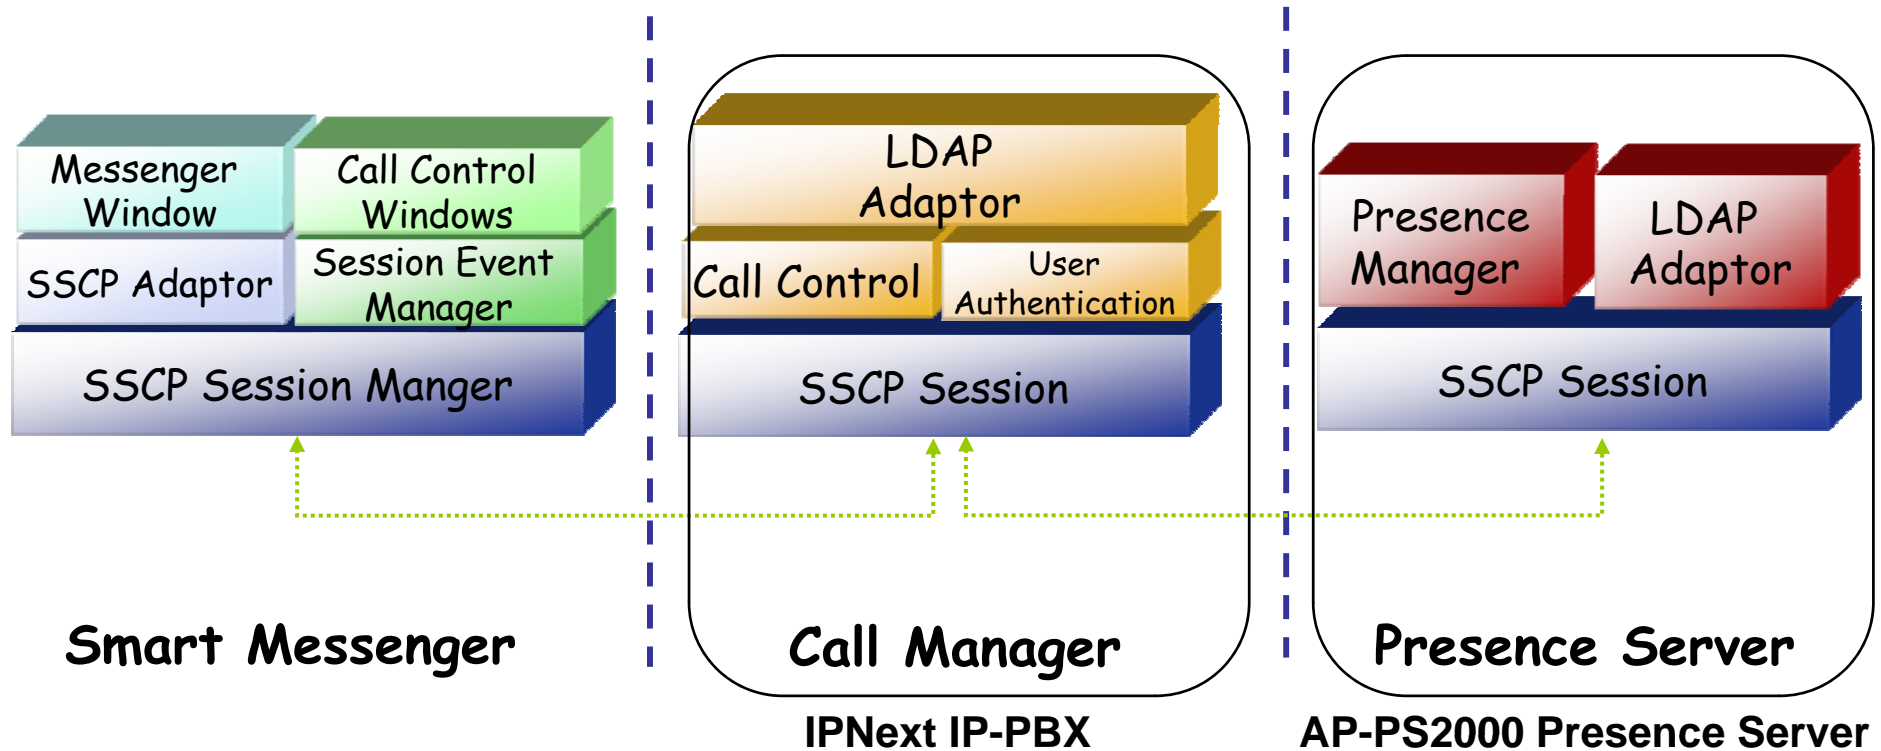

## Next Generation Presence Server Solution

- **Built-in AddPac APOS Internetworking Software**
  - Scalability, Functionality, and Stability Features
  - Advanced Presence Server Features
  - QoS Control Features
- **Firmware Upgradeable Architecture**
- **Industry Standard Network Protocol Features**
- **Highly User Friendly Management Features**
  - PC based Smart Messenger
  - Smart Multimedia Manager for Operation & Management

# Presence Server Built-in Model

Next Generation Presence Server Solution

IPNext IP-PBX include Call Manager & Presence Server Function

- Small Scale User Presence Solution
- Low Cost Solution

# Independent Presence Server Model

Next Generation Presence Server Solution

- Large Scale User Presence Solution
- Scalable Architecture
- Load balancing Arch. for Multiple Presence Servers

# Presence Server System Diagram