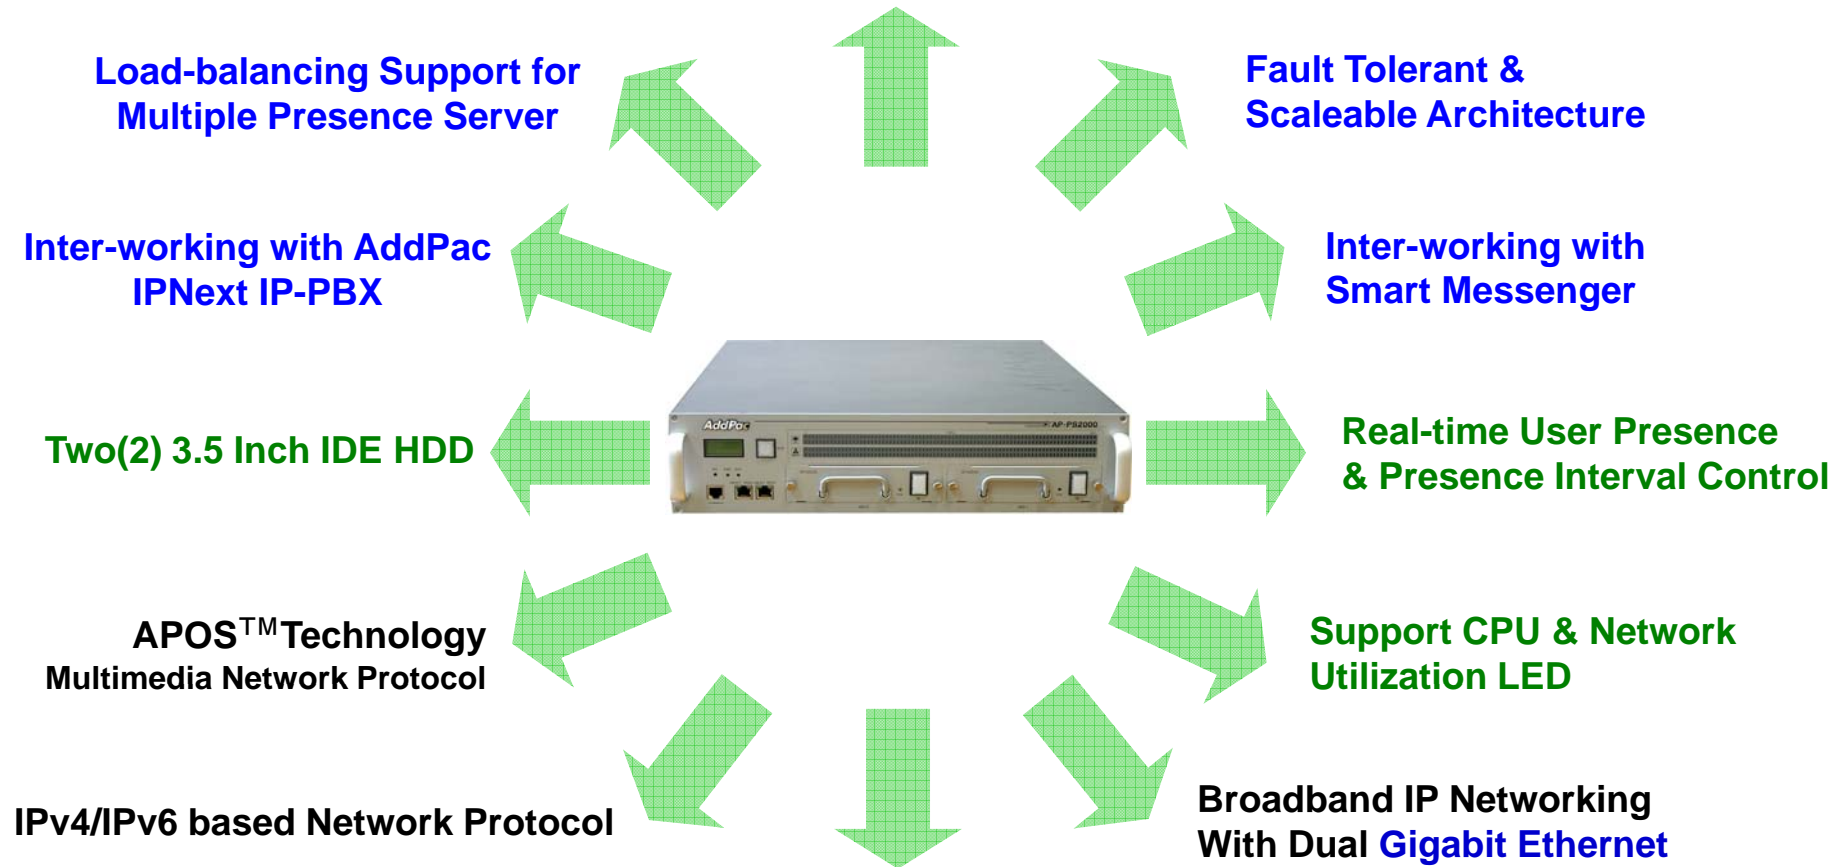

## Next Generation Presence Server Solution

- Presence Server Solution for IP based Advanced PBX
- Powerful Management and User Friendly Features
- Fault Tolerant and Scalability Architecture
- Firmware Upgradeable Architecture
- Two(2) 3.5 Inch Hard Disk (RAID 1)
- Two(2) Gigabit Ethernet Interface
- Dual Redundancy Power Module

# Hardware Specification

Next Generation Presence Server Solution

A square logo with a dark blue background and a white border. The text "RISC" is positioned above "CPU" in white, sans-serif font.

RISC  
CPU

- **RISC Microprocessor Computing Power**
- **Main Chassis**
  - **Network Interface**
    - Two(2) 10/100/1000Mbps Gigabit Ethernet
    - One(1) RS-232C Console (RJ45)
  - **Two(2) 3.5 Inch Hard Disk Interface Slot (RAID 1)**
  - **Dual Redundancy Power Supply Module**
  - **CPU & Network Utilization Monitoring Display LEDs**