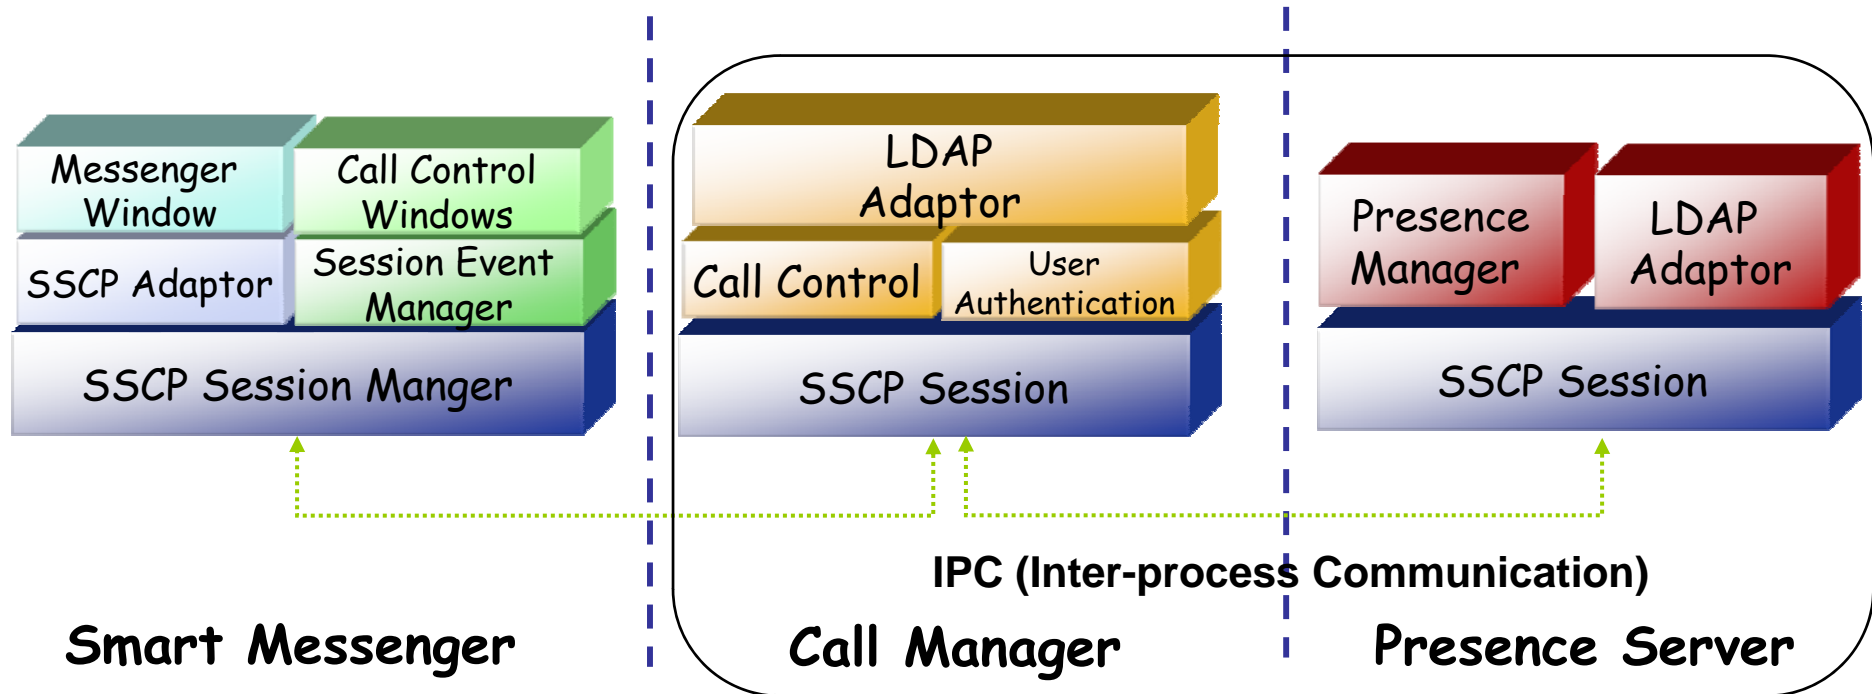

# Software Service

## Next Generation Presence Server Solution

- **Built-in AddPac APOS Internetworking Software**
  - Scalability, Functionality, and Stability Features
  - Advanced Presence Server Features
  - QoS Control Features
- **Firmware Upgradeable Architecture**
- **Industry Standard Network Protocol Features**
- **Highly User Friendly Management Features**
  - PC based Smart Messenger
  - Smart Multimedia Manager for Operation & Management

# Presence Server Built-in Model

Next Generation Presence Server Solution

IPNext IP-PBX include Call Manager & Presence Server Function

- Small Scale User Presence Solution
- Low Cost Solution

# Presence Server System Diagram