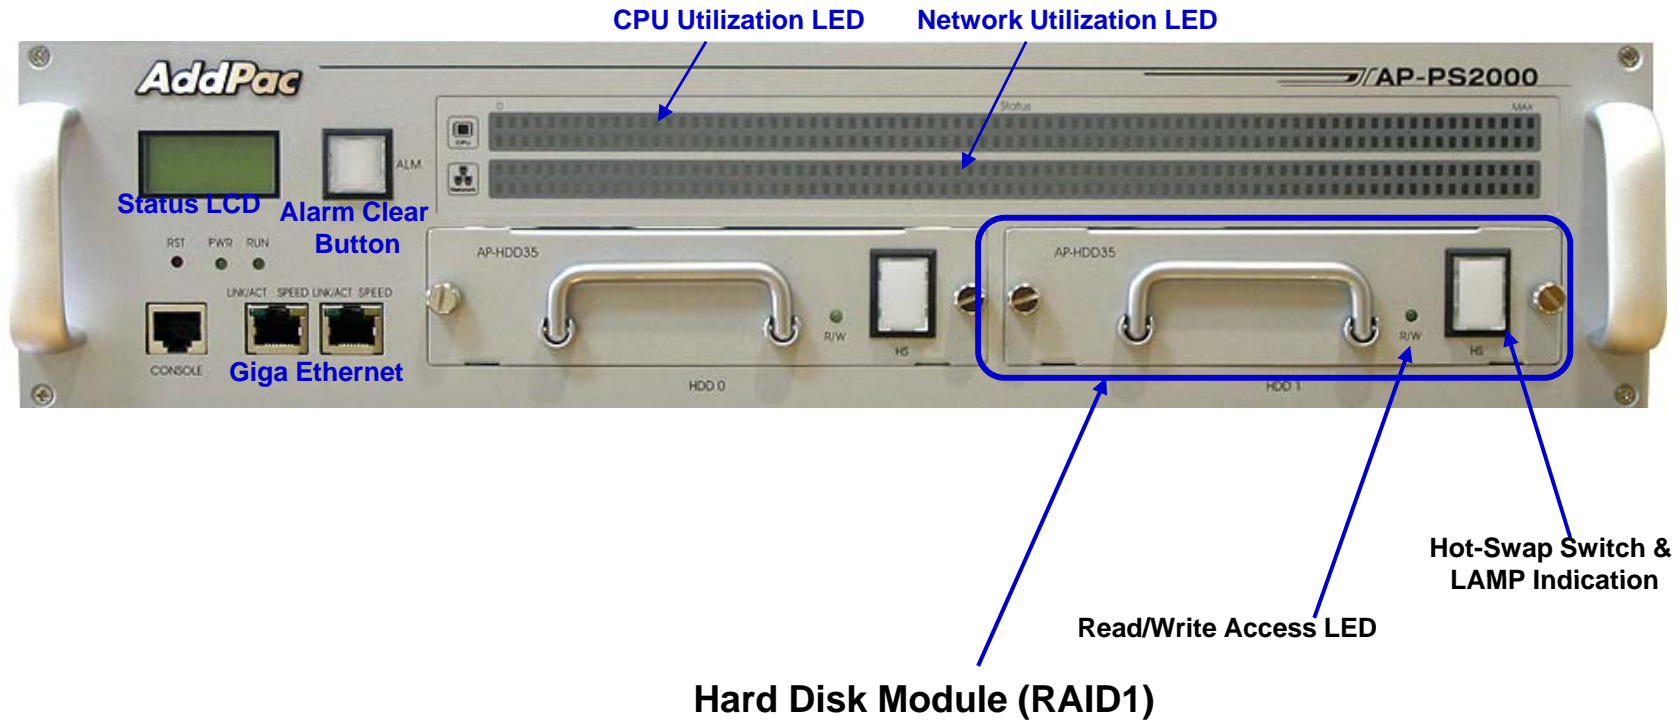

AP-PS2000 Front Side