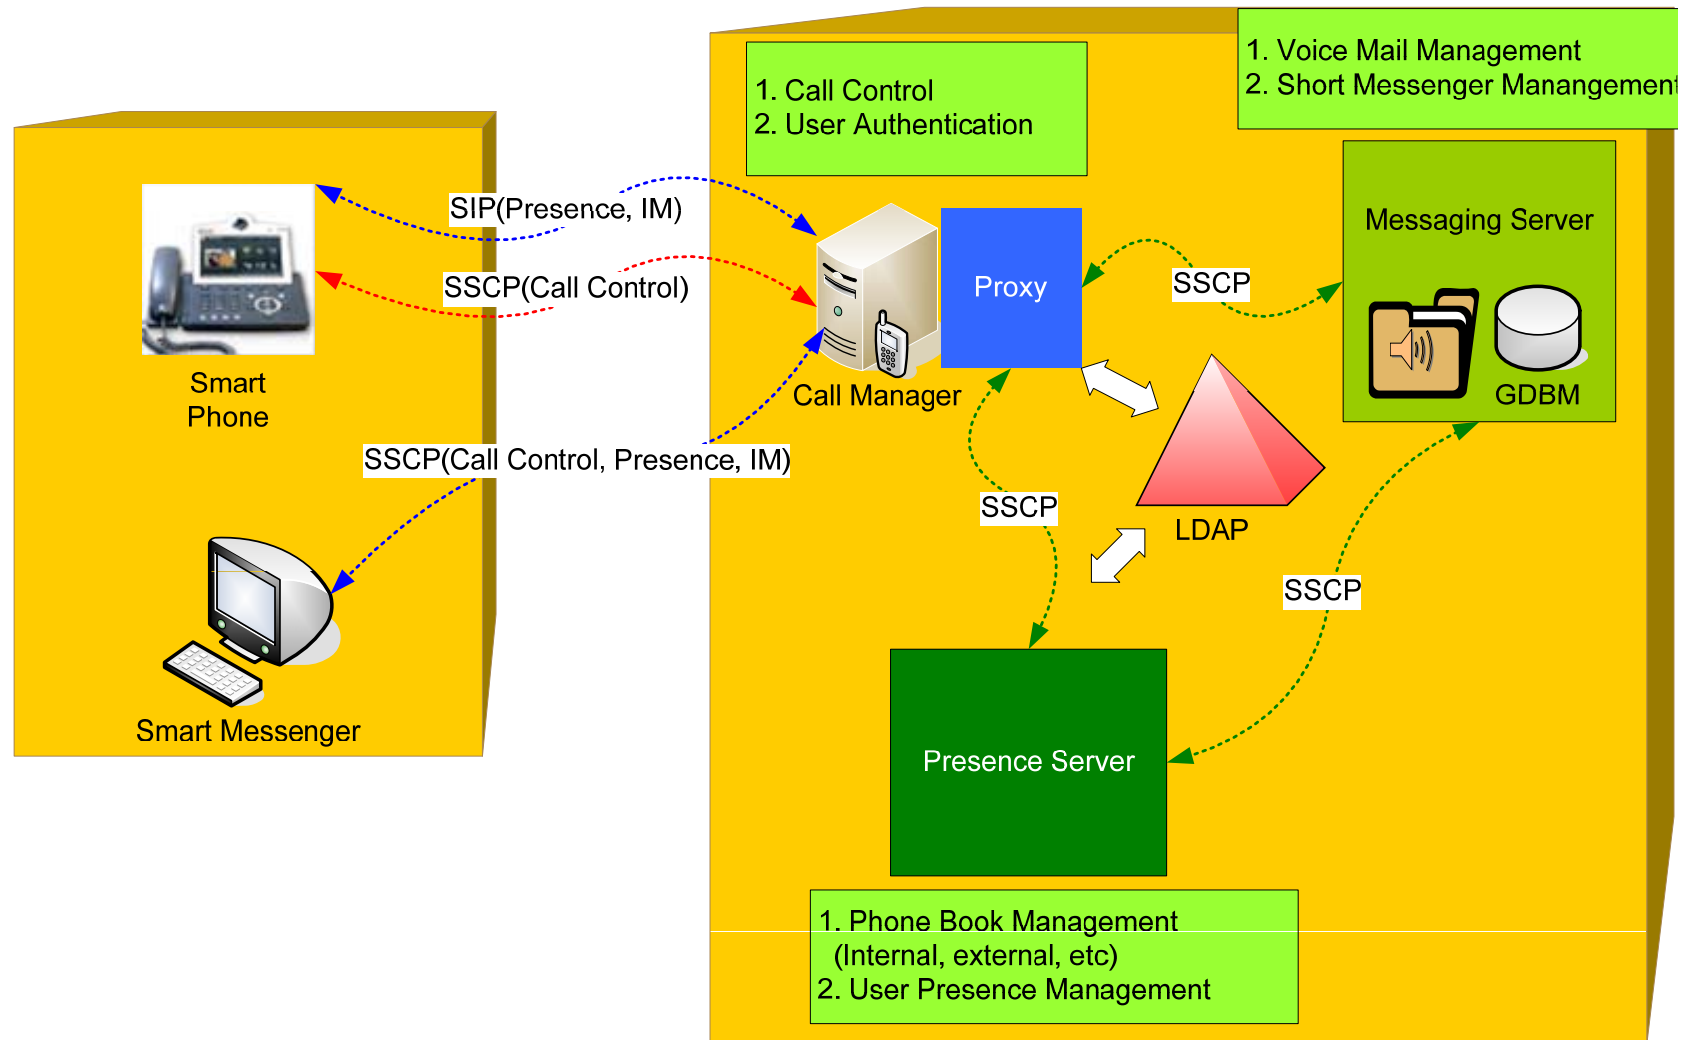

## Next Generation Presence Server Solution

- **Built-in AddPac APOS Internetworking Software**
  - Scalability, Functionality, and Stability Features
  - Advanced Presence Server Features
  - QoS Control Features
- **Firmware Upgradeable Architecture**
- **Industry Standard Network Protocol Features**
- **Highly User Friendly Management Features**
  - PC based Smart Messenger
  - Smart Multimedia Manager for Operation & Management

# Presence Server Built-in Model

Next Generation Presence Server Solution

IPNext IP-PBX include Call Manager & Presence Server Function

- Small Scale User Presence Solution
- Low Cost Solution

# Independent Presence Server Model

Next Generation Presence Server Solution

- Large Scale User Presence Solution
- Scalable Architecture
- Load balancing Arch. for Multiple Presence Servers

# Presence Server System Diagram