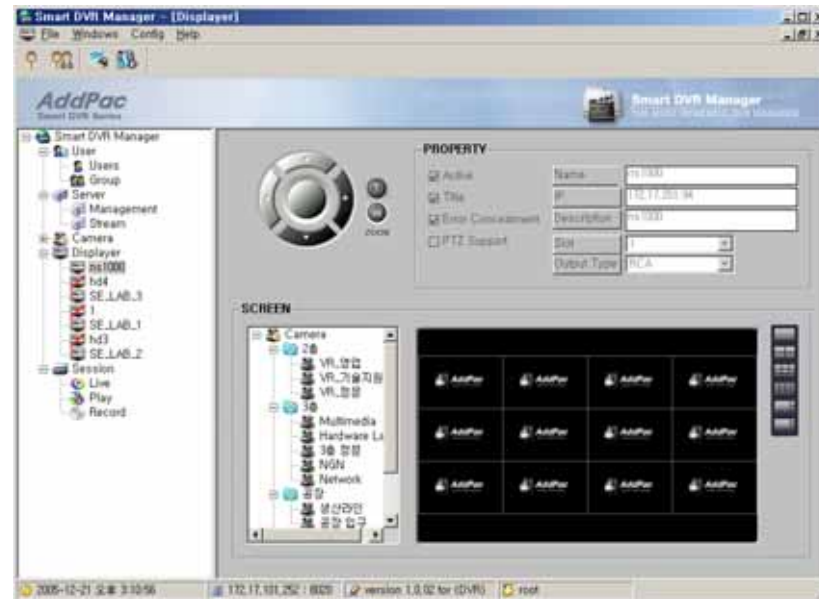

AP-NR1000 Network DVR Server

64bit
CPU

- **RISC Microprocessor Computing Power**
- **Main Chassis**
 - **Network Interface**
 - Two(2) 10/100/1000Mbps Gigabit Ethernet
 - One(1) RS-232C Console (RJ45)
 - **USB Host Mode Interface for DVD Backup, etc**
 - **Two(4) Hard Disk Interface Slot for RAID1 Configuration**

Hardware Specification

AP-NR1000 Network DVR Server

Smart DVR Manager

AP-NR1000 Network DVR Server

- User and Group Management
- Network DVR Streaming and Manager Server Management
- Network Camera Endpoint Management
- Live Displayer Configuration and Management
- Session Management

User and Group Management

AP-NR1000 Network DVR Server

- Login ID & Password Management
- User Mode and Manager Mode
- PAN/TILT/ZOOM, Mirror, Brightness Resource Control Management

Network DVR Streaming and Manager Server Management

AP-NR1000 Network DVR Server

- System Monitoring : CPU, Memory Utilization
- DVR Recording Information Display
 - DVR Data File Recording Start Time, Duration, File Size, etc
- Manager Server Management
 - Manager Server IP Address, Port Number
 - DVR Manger Client Number, DVR Viewer Number