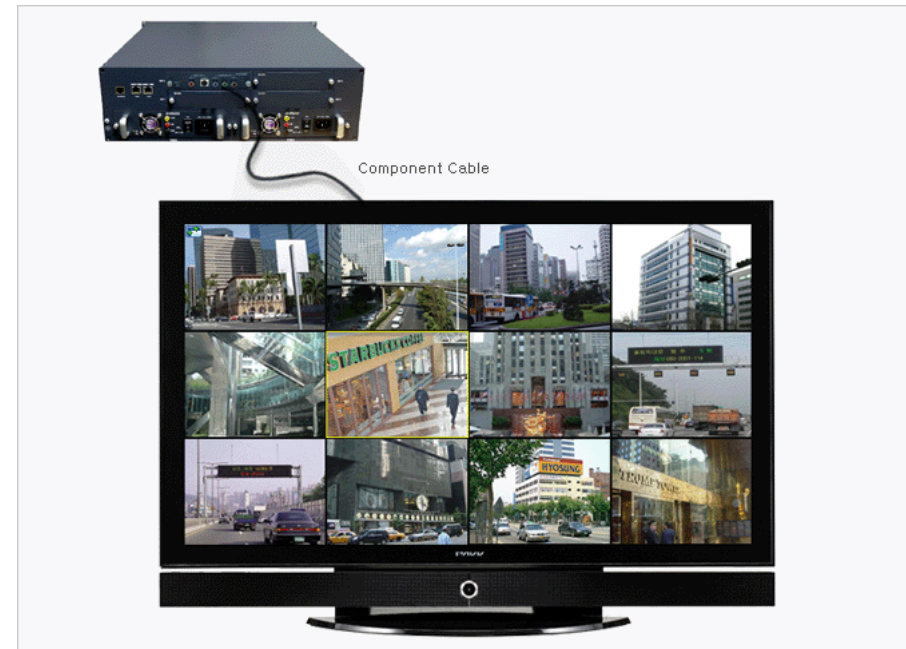

Live Displayer Management

AP-NR1000 Network DVR Server

- Embedded DSP based Live Displayer for TV
- Live Displayer Control Management
 - PAN/TILT/ZOOM Function, Layout Change, IP Address, Video IN/OUT Control, etc
- RCA/S-Video Display Card(AP-AV1000)
- Component Display Card for HDTV (AP-AV1000C)