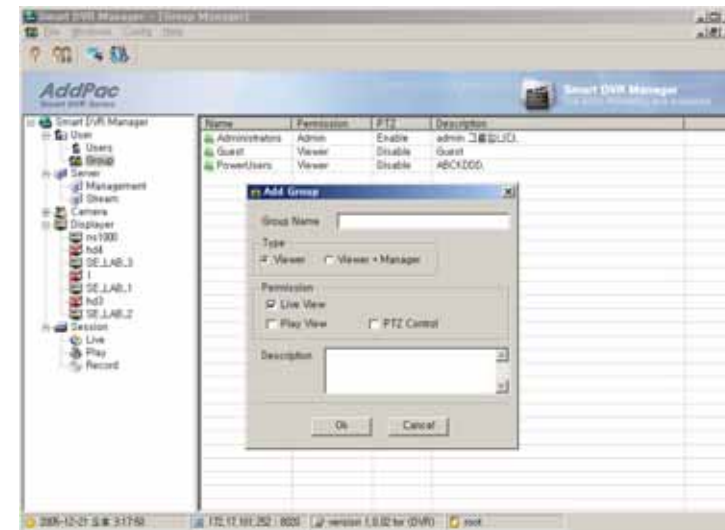

Hardware Specification

AP-NR1000 Network DVR Server

Smart DVR Manager

AP-NR1000 Network DVR Server

- User and Group Management
- Network DVR Streaming and Manager Server Management
- Network Camera Endpoint Management
- Live Displayer Configuration and Management
- Session Management

User and Group Management

AP-NR1000 Network DVR Server

- Login ID & Password Management
- User Mode and Manager Mode
- PAN/TILT/ZOOM, Mirror, Brightness Resource Control Management

Network DVR Streaming and Manager Server Management

AP-NR1000 Network DVR Server

- System Monitoring : CPU, Memory Utilization
- DVR Recording Information Display
 - DVR Data File Recording Start Time, Duration, File Size, etc
- Manager Server Management
 - Manager Server IP Address, Port Number
 - DVR Manger Client Number, DVR Viewer Number