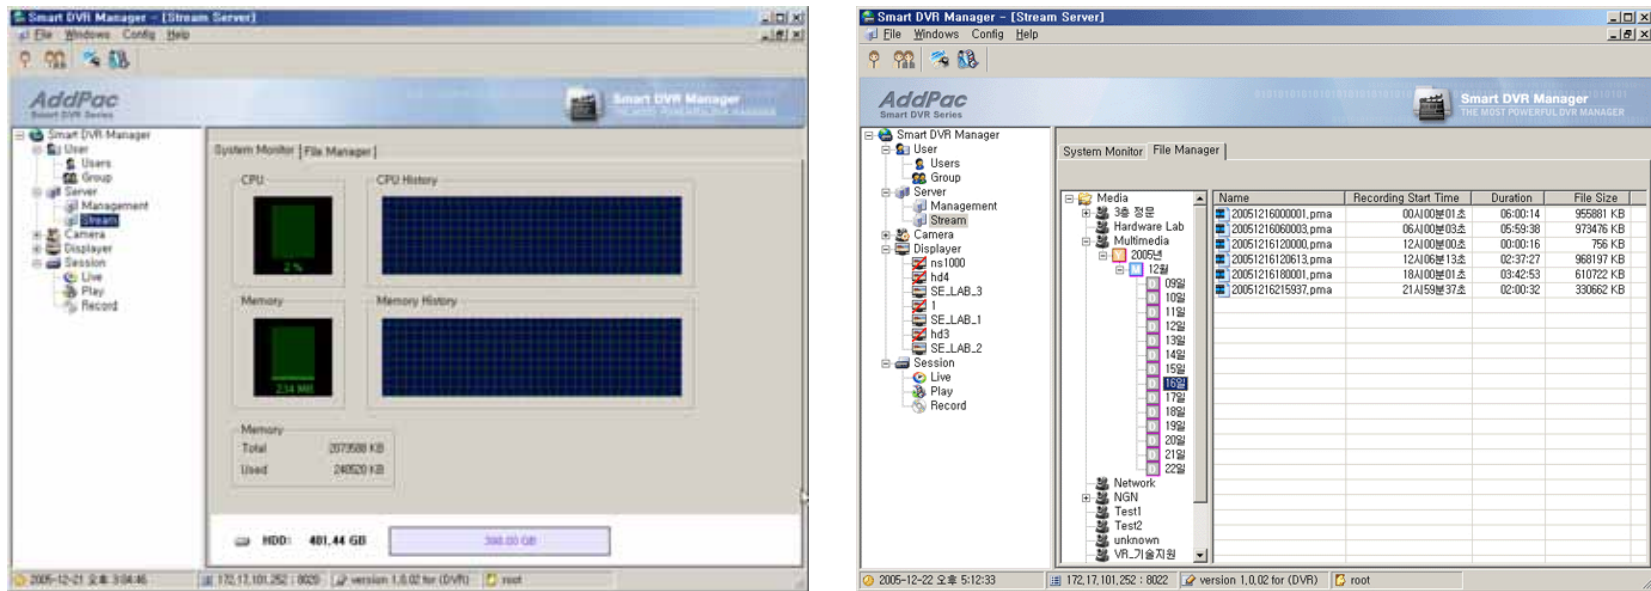

Hardware Specification

AP-NR1000 Network DVR Server

Smart DVR Manager

AP-NR1000 Network DVR Server

- User and Group Management
- Network DVR Streaming and Manager Server Management
- Network Camera Endpoint Management
- Live Displayer Configuration and Management
- Session Management

User and Group Management

AP-NR1000 Network DVR Server

- Login ID & Password Management
- User Mode and Manager Mode
- PAN/TILT/ZOOM, Mirror, Brightness Resource Control Management

Network DVR Streaming and Manager Server Management

AP-NR1000 Network DVR Server

- System Monitoring : CPU, Memory Utilization
- DVR Recording Information Display
 - DVR Data File Recording Start Time, Duration, File Size, etc
- Manager Server Management
 - Manager Server IP Address, Port Number
 - DVR Manger Client Number, DVR Viewer Number

Live Displayer Management

AP-NR1000 Network DVR Server

- Embedded DSP based Live Displayer for TV
- Live Displayer Control Management
 - PAN/TILT/ZOOM Function, Layout Change, IP Address, Video IN/OUT Control, etc
- RCA/S-Video Display Card(AP-AV1000)
- Component Display Card for HDTV (AP-AV1000C)