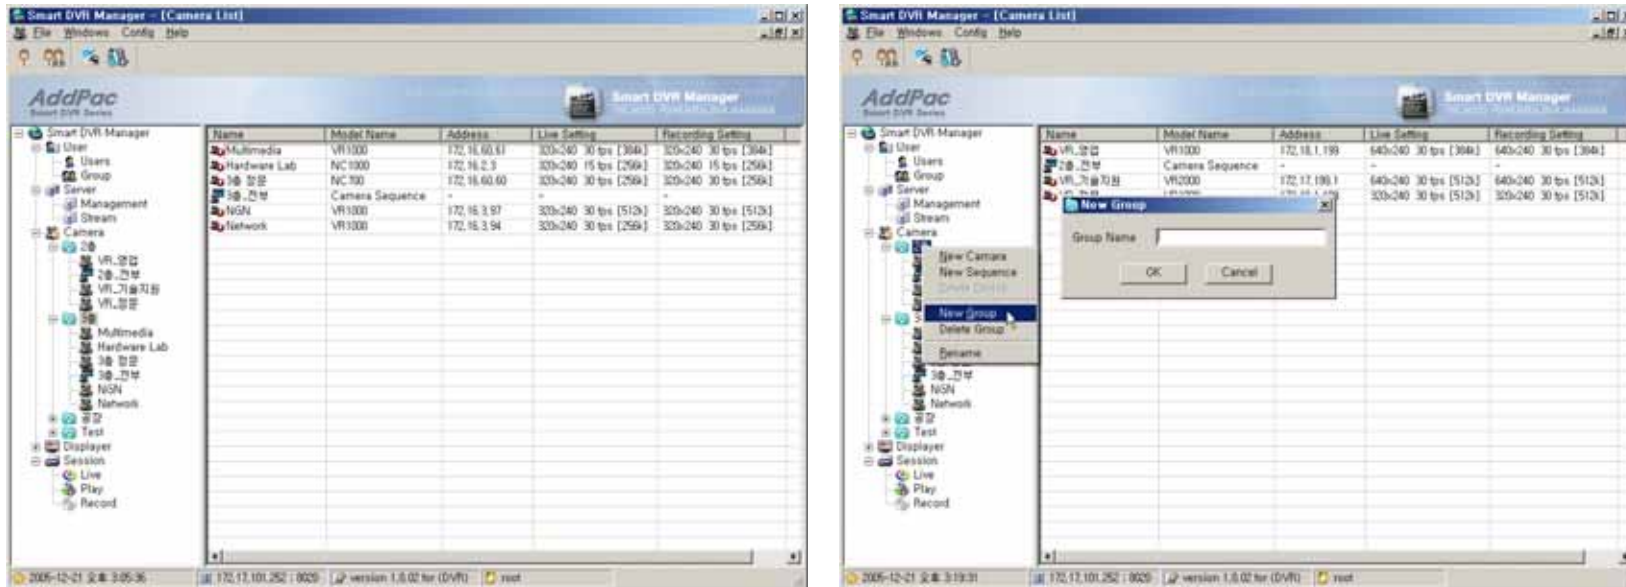

Network Camera Management

AP-NR1000 Network DVR Server

- Network Camera Group Registration
- Network Camera Model Name
- IP address Configuration
- Live & Recording DVR Video Encoding Configuration
  - Video Resolution (QVGA, HVGA, etc)
  - Video Frame Rate, Bandwidth