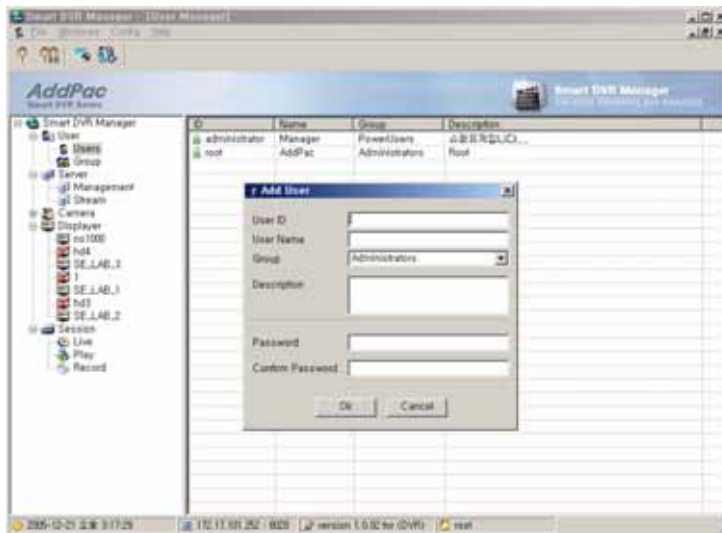

Hardware Specification

AP-NR1000 Network DVR Server

Smart DVR Manager

AP-NR1000 Network DVR Server

- User and Group Management
- Network DVR Streaming and Manager Server Management
- Network Camera Endpoint Management
- Live Displayer Configuration and Management
- Session Management

User and Group Management

AP-NR1000 Network DVR Server

- Login ID & Password Management
- User Mode and Manager Mode
- PAN/TILT/ZOOM, Mirror, Brightness Resource Control Management

Network DVR Streaming and Manager Server Management

AP-NR1000 Network DVR Server

- System Monitoring : CPU, Memory Utilization
- DVR Recording Information Display
 - DVR Data File Recording Start Time, Duration, File Size, etc
- Manager Server Management
 - Manager Server IP Address, Port Number
 - DVR Manger Client Number, DVR Viewer Number