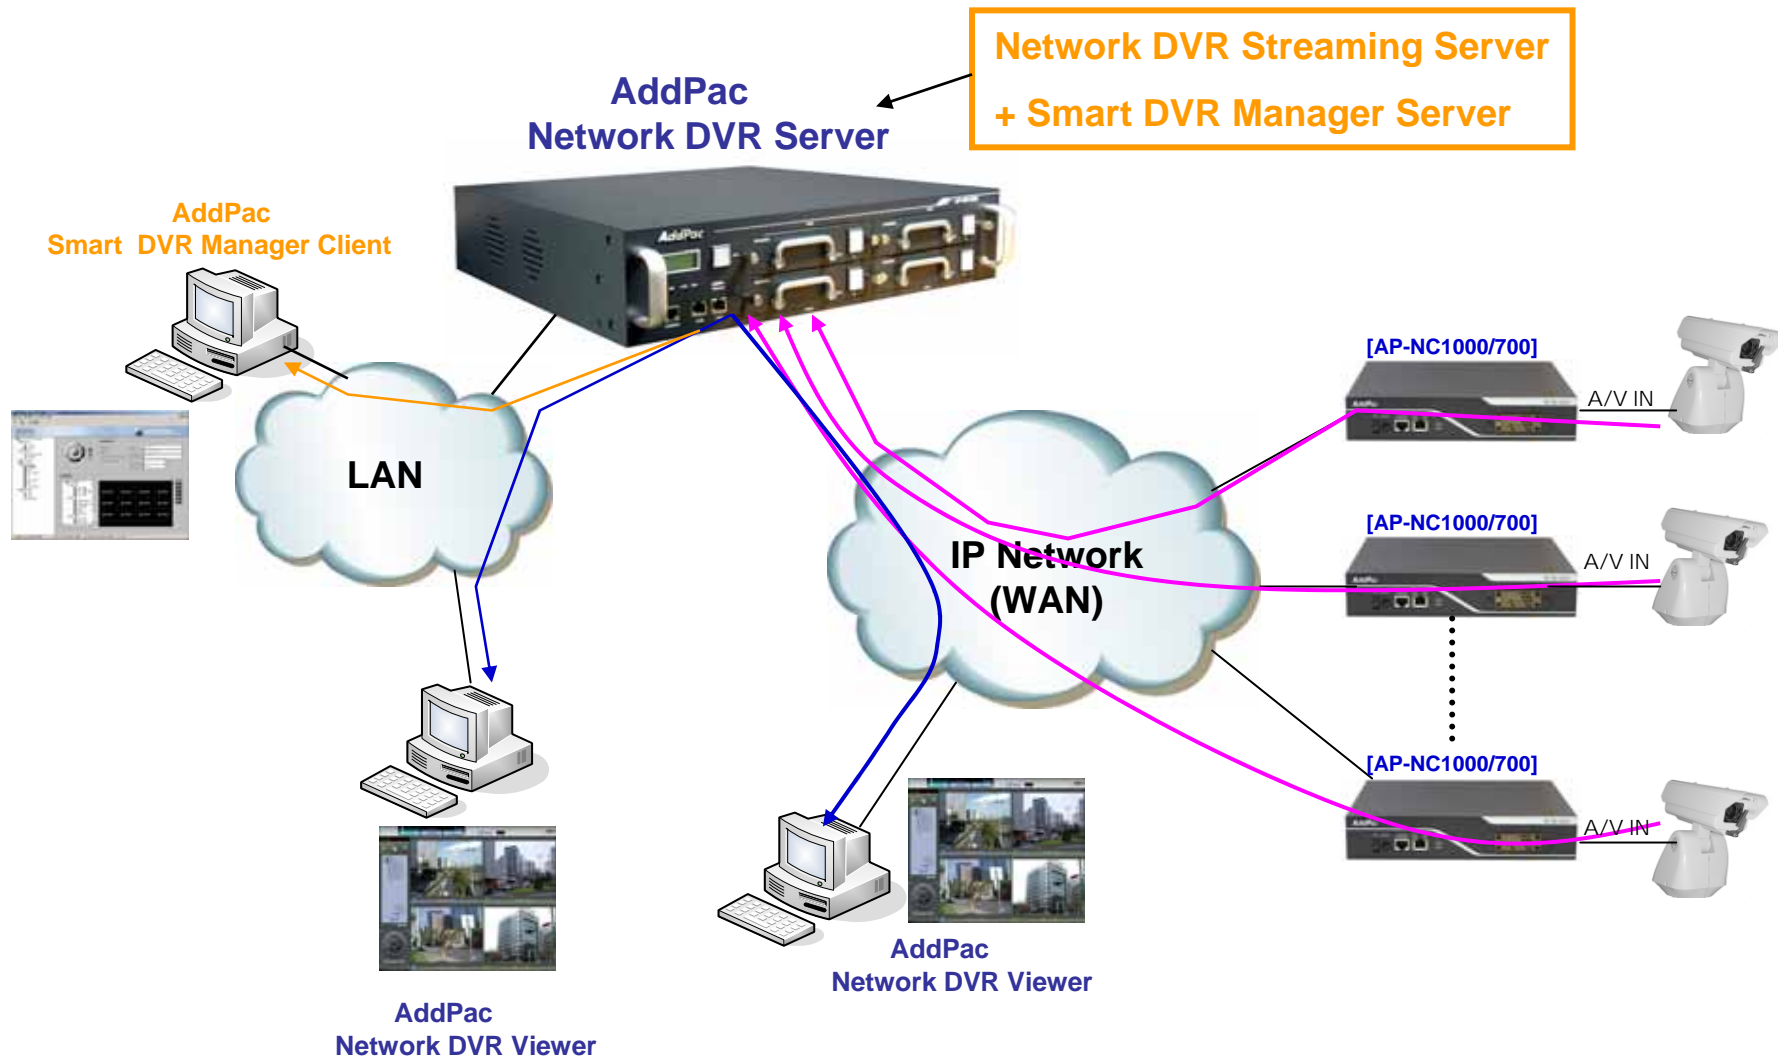

AP-NR1000 Network DVR Server

64bit
CPU

- **RISC Microprocessor Computing Power**
- **Main Chassis**
 - **Network Interface**
 - Two(2) 10/100/1000Mbps Gigabit Ethernet
 - One(1) RS-232C Console (RJ45)
 - **USB Host Mode Interface for DVD Backup, etc**
 - **Two(4) Hard Disk Interface Slot for RAID1 Configuration**

Hardware Specification

AP-NR1000 Network DVR Server

Smart DVR Manager

AP-NR1000 Network DVR Server

- User and Group Management
- Network DVR Streaming and Manager Server Management
- Network Camera Endpoint Management
- Live Displayer Configuration and Management
- Session Management

User and Group Management

AP-NR1000 Network DVR Server

- Login ID & Password Management
- User Mode and Manager Mode
- PAN/TILT/ZOOM, Mirror, Brightness Resource Control Management

Network DVR Streaming and Manager Server Management

Live Displayer Management

AP-NR1000 Network DVR Server

- Embedded DSP based Live Displayer for TV
- Live Displayer Control Management
 - PAN/TILT/ZOOM Function, Layout Change, IP Address, Video IN/OUT Control, etc
- RCA/S-Video Display Card(AP-AV1000)
- Component Display Card for HDTV (AP-AV1000C)