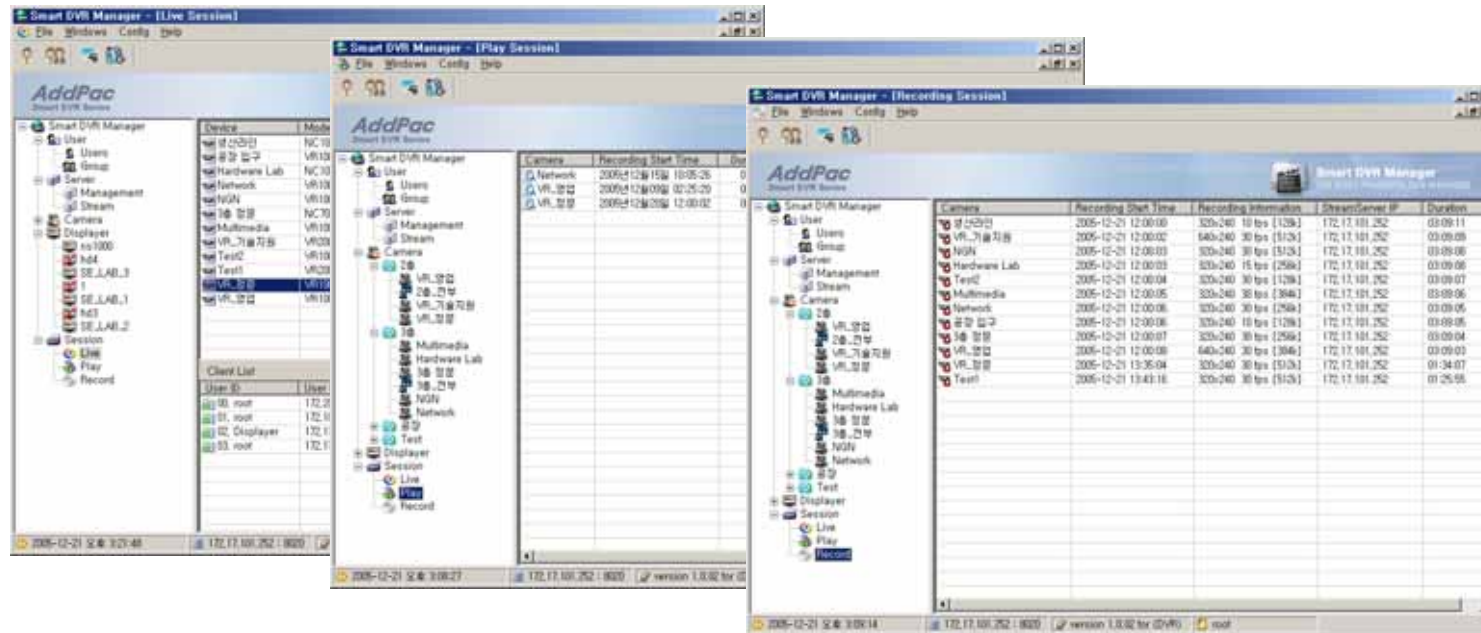

AP-NR1000 Network DVR Server

- System Monitoring : CPU, Memory Utilization
- DVR Recording Information Display
 - DVR Data File Recording Start Time, Duration, File Size, etc
- Manager Server Management
 - Manager Server IP Address, Port Number
 - DVR Manger Client Number, DVR Viewer Number

Live Displayer Management

AP-NR1000 Network DVR Server

- Embedded DSP based Live Displayer for TV
- Live Displayer Control Management
 - PAN/TILT/ZOOM Function, Layout Change, IP Address, Video IN/OUT Control, etc
- RCA/S-Video Display Card(AP-AV1000)
- Component Display Card for HDTV (AP-AV1000C)

Session Management

AP-NR1000 Network DVR Server

- Status Display about Live, Archive, Recording Session
 - Client List, IP Address, Recording Time, Video Resolution, Frame Rate, etc

AP-NR1000™ Network DVR Server