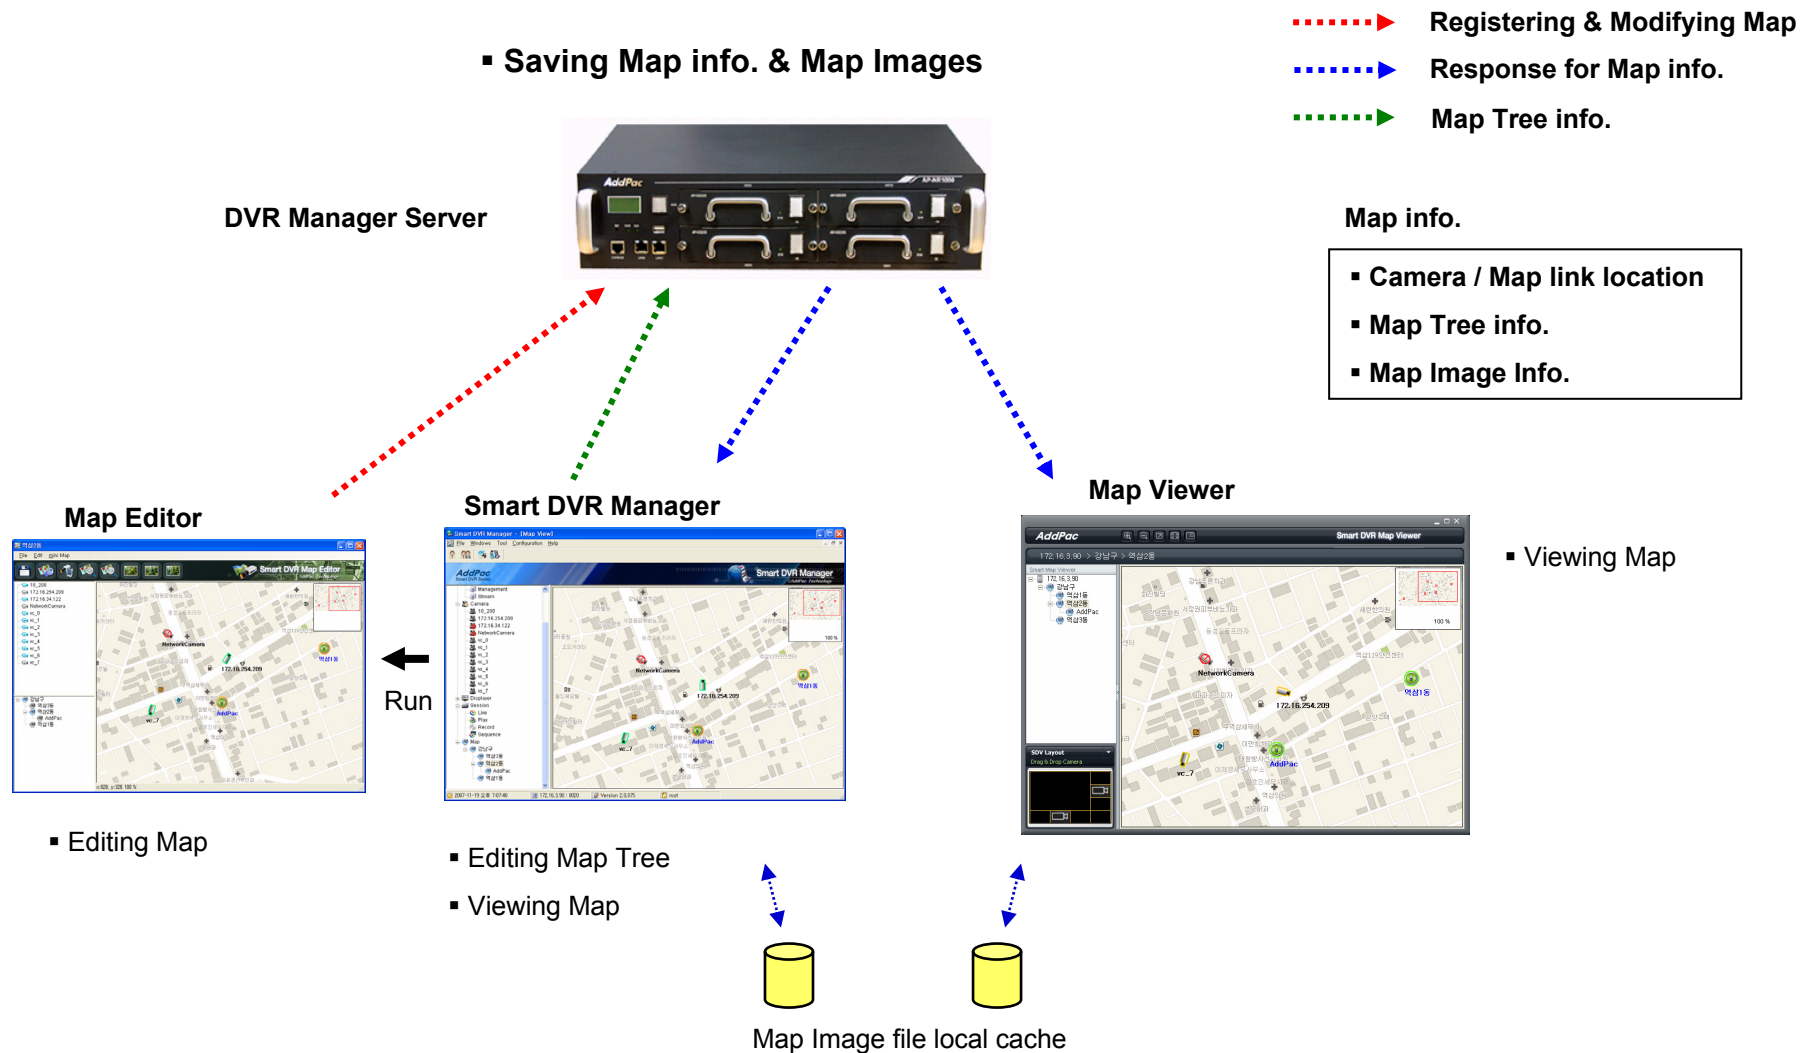

Features

Smart DVR Map Viewer & Map Editor

- Client / Server Model
 - Server : managing Map information & image
 - Client : Map Editor & Map Viewer
- Tree Style Hierarchical Map Structure
- Move to other maps by link
- Map Image file local cache
- Setting camera view angle by user

Structural Diagram

Smart DVR Map Viewer & Map Editor

DVR Map Function

Smart DVR Map Viewer & Map Editor

- Map Image Load/View, Zoom in/out, Scroll
- Camera/map link placement on map image
- Map Tree – representing relationship between maps with tree structure
- Map Editor – Editing Map
- Smart DVR Manager – Editing Map Tree, Viewing map
- Map Viewer – Viewing map, Playing live camera on Smart DVR Viewer

Smart DVR Manager & Map Editor

Smart DVR Map Viewer & Map Editor

- Editing Map – Place camera & map link on map image by drag & drop
- Camera Selection Menu – model, direction, view range (ptz camera)

- Viewing map, camera status display
- Editing Map Tree – drag & drop tree node
- Move to other map by clicking map link

Smart DVR Viewer & Map Viewer

Smart DVR Map Viewer & Map Editor

- Running with Smart DVR Viewer
- Viewing Map
- Camera status display
- Move to other map by clicking map link
- Playing live camera on DVR Viewer by camera drag & drop