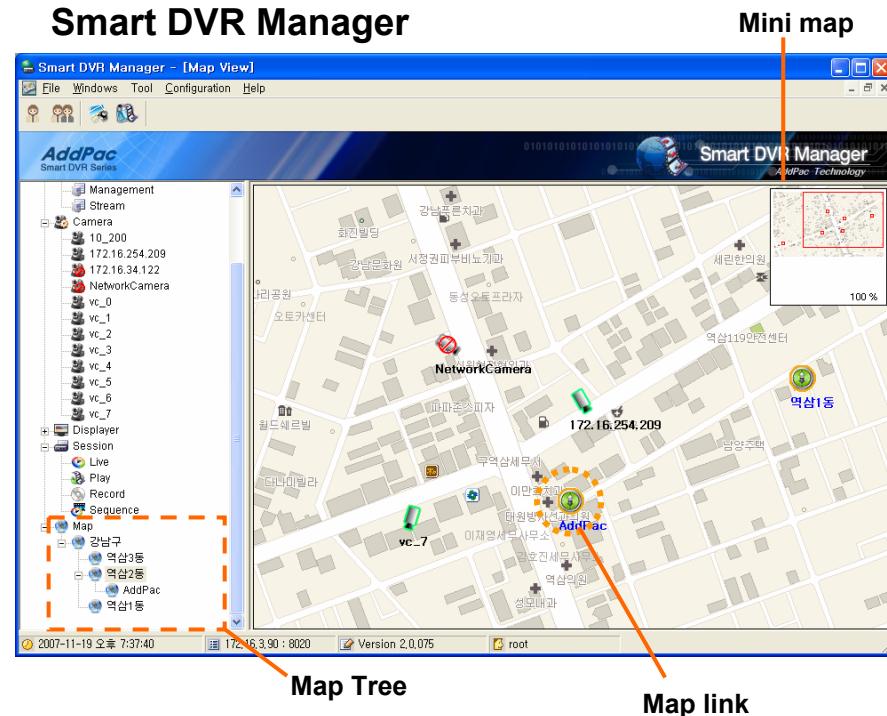

Features

Smart DVR Map Viewer & Map Editor

- Client / Server Model
 - Server : managing Map information & image
 - Client : Map Editor & Map Viewer
- Tree Style Hierarchical Map Structure
- Move to other maps by link
- Map Image file local cache
- Setting camera view angle by user

Structural Diagram

Smart DVR Map Viewer & Map Editor

DVR Map Function

Smart DVR Map Viewer & Map Editor

- Map Image Load/View, Zoom in/out, Scroll
- Camera/map link placement on map image
- Map Tree – representing relationship between maps with tree structure
- Map Editor – Editing Map
- Smart DVR Manager – Editing Map Tree, Viewing map
- Map Viewer – Viewing map, Playing live camera on Smart DVR Viewer

Smart DVR Manager & Map Editor

Smart DVR Map Viewer & Map Editor

- Editing Map – Place camera & map link on map image by drag & drop
- Camera Selection Menu – model, direction, view range (ptz camera)

- Viewing map, camera status display
- Editing Map Tree – drag & drop tree node
- Move to other map by clicking map link

Smart DVR Viewer & Map Viewer

Smart DVR Map Viewer & Map Editor

- Running with Smart DVR Viewer
- Viewing Map
- Camera status display
- Move to other map by clicking map link
- Playing live camera on DVR Viewer by camera drag & drop