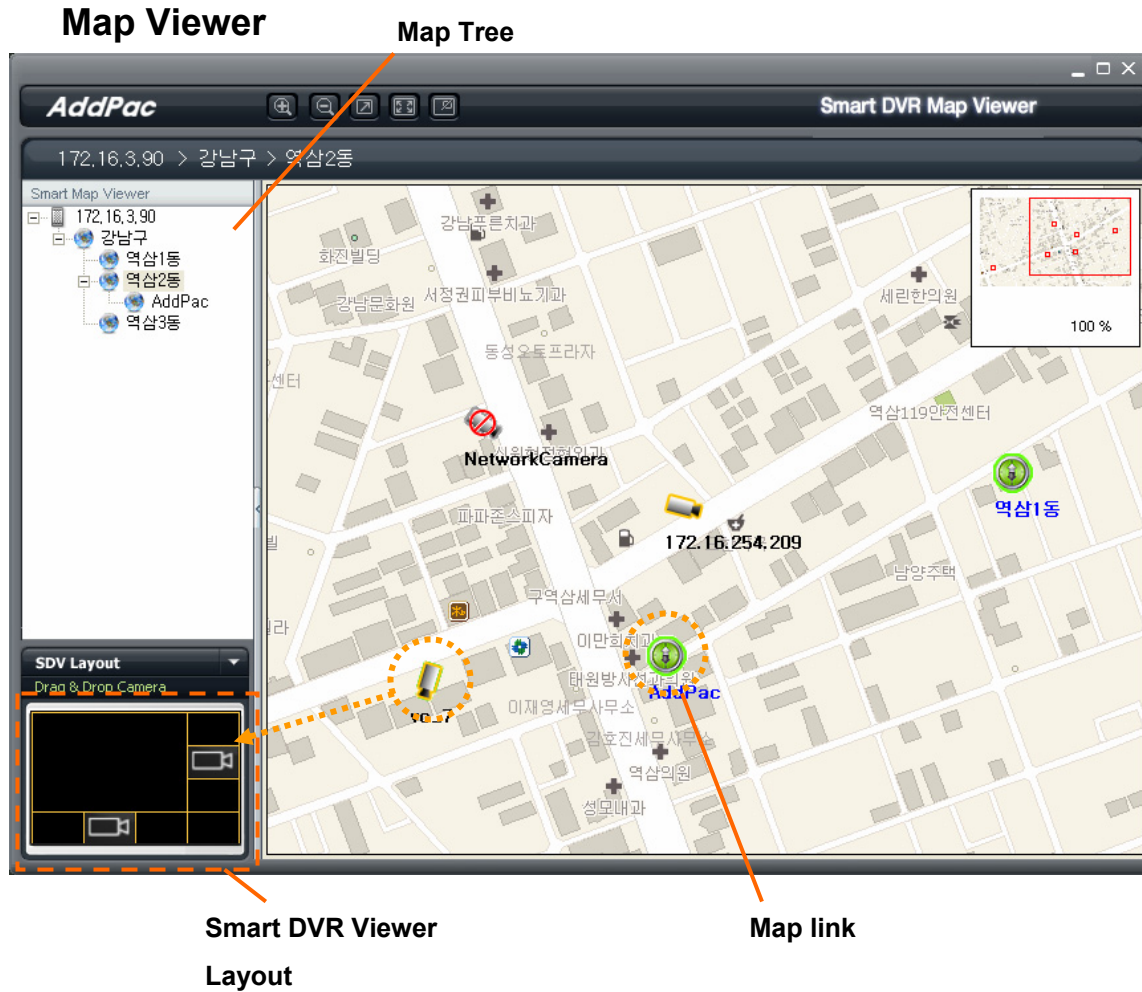

Features

Smart DVR Map Viewer & Map Editor

- Client / Server Model
 - Server : managing Map information & image
 - Client : Map Editor & Map Viewer
- Tree Style Hierarchical Map Structure
- Move to other maps by link
- Map Image file local cache
- Setting camera view angle by user

Structural Diagram

Smart DVR Map Viewer & Map Editor

DVR Map Function

Smart DVR Map Viewer & Map Editor

- Map Image Load/View, Zoom in/out, Scroll
- Camera/map link placement on map image
- Map Tree – representing relationship between maps with tree structure
- Map Editor – Editing Map
- Smart DVR Manager – Editing Map Tree, Viewing map
- Map Viewer – Viewing map, Playing live camera on Smart DVR Viewer

Smart DVR Manager & Map Editor

Smart DVR Map Viewer & Map Editor

- Editing Map – Place camera & map link on map image by drag & drop
- Camera Selection Menu – model, direction, view range (ptz camera)

- Viewing map, camera status display
- Editing Map Tree – drag & drop tree node
- Move to other map by clicking map link

Smart DVR Viewer & Map Viewer

Smart DVR Map Viewer & Map Editor

- Running with Smart DVR Viewer
- Viewing Map
- Camera status display
- Move to other map by clicking map link
- Playing live camera on DVR Viewer by camera drag & drop