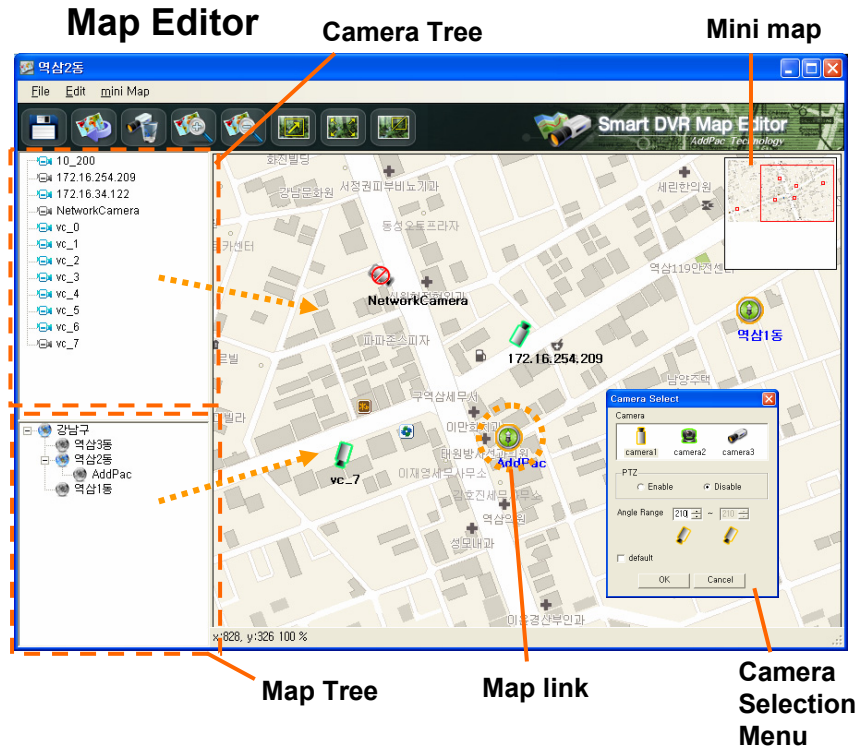

Features

Smart DVR Map Viewer & Map Editor

- Client / Server Model
 - Server : managing Map information & image
 - Client : Map Editor & Map Viewer
- Tree Style Hierarchical Map Structure
- Move to other maps by link
- Map Image file local cache
- Setting camera view angle by user

Structural Diagram

Smart DVR Map Viewer & Map Editor

DVR Map Function

Smart DVR Map Viewer & Map Editor

- Map Image Load/View, Zoom in/out, Scroll
- Camera/map link placement on map image
- Map Tree – representing relationship between maps with tree structure
- Map Editor – Editing Map
- Smart DVR Manager – Editing Map Tree, Viewing map
- Map Viewer – Viewing map, Playing live camera on Smart DVR Viewer

Smart DVR Manager & Map Editor

Smart DVR Map Viewer & Map Editor

- Editing Map – Place camera & map link on map image by drag & drop
- Camera Selection Menu – model, direction, view range (ptz camera)

- Viewing map, camera status display
- Editing Map Tree – drag & drop tree node
- Move to other map by clicking map link

Smart DVR Viewer & Map Viewer

Smart DVR Map Viewer & Map Editor

- Running with Smart DVR Viewer
- Viewing Map
- Camera status display
- Move to other map by clicking map link
- Playing live camera on DVR Viewer by camera drag & drop