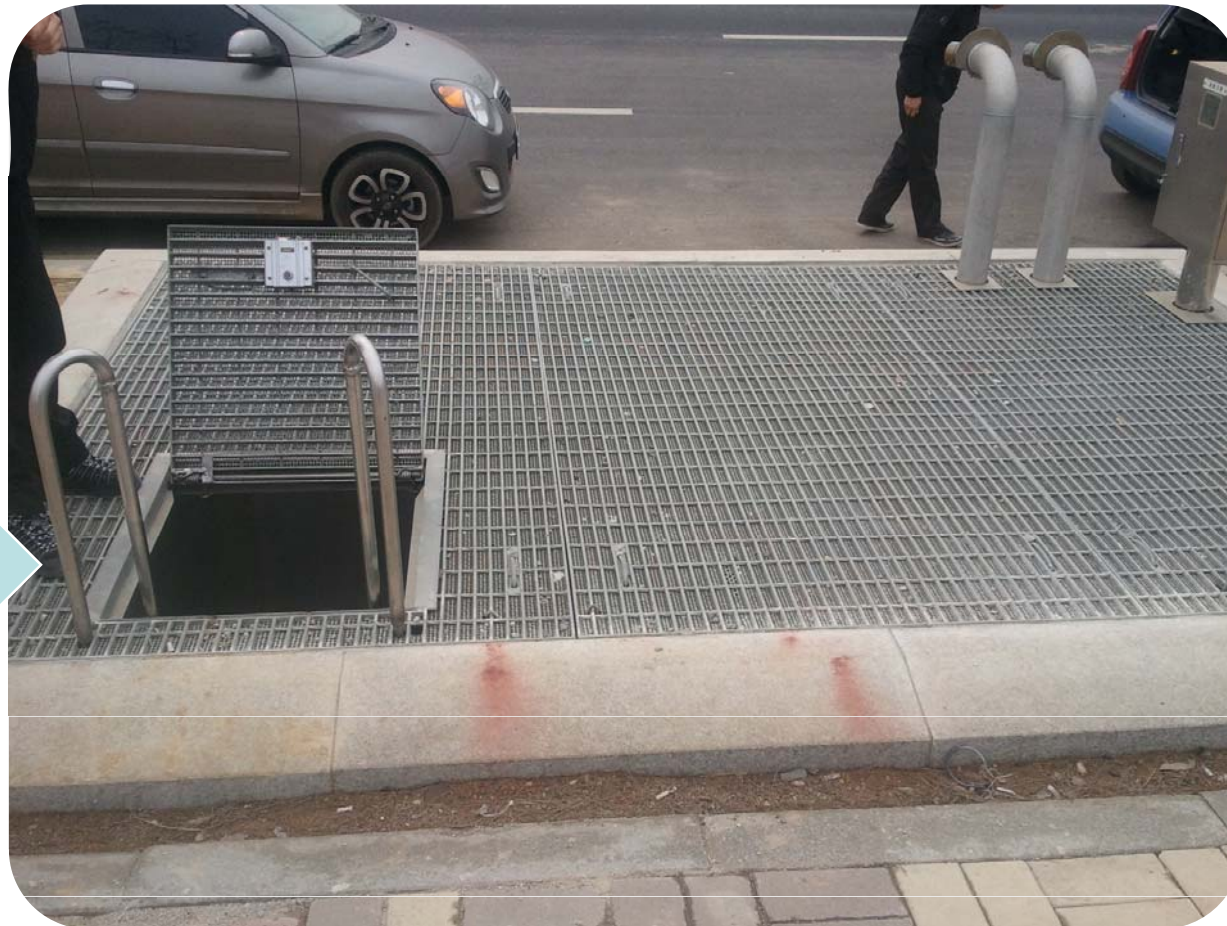

IP Video Door Phone Solution Installation Example (electric power corporation: underground power utility-pipe conduit)

AP-VAC50

AP-VP280

AP-ACS1000
(Door Access Control Server)

AddPac

AddPac Technology

2012, Sales and Marketing

Contents

- IP Video Door Phone Solution Application Network Diagram
- IP Video Door Phone Solution Installation Pictures

Network Diagram

Monitoring Room #1

Monitoring Room #2

Underground Power Utility-pipe Conduit : Entrance

Entrance

Underground Power Utility-pipe Conduit : First Order Entrance

Underground Power Utility-pipe Conduit : IP Video Door Phone (Idle Mode)

Underground Power Utility-pipe Conduit : IP Video Door Phone (Connect Mode)