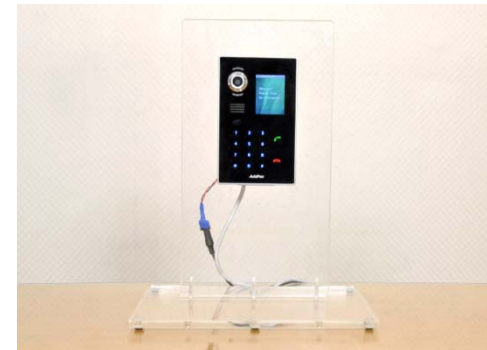

IP Video Door Phone Solution Installation Example (electric power corporation: underground power utility-pipe conduit)

AP-VAC50

AP-VP280

AP-ACS1000
(Door Access Control Server)

AddPac

AddPac Technology

2012, Sales and Marketing

Contents

- IP Video Door Phone Solution Application Network Diagram
- IP Video Door Phone Solution Installation Pictures

Network Diagram

Monitoring Room #1

Monitoring Room #2

Underground Power Utility-pipe Conduit : Entrance

Entrance

Underground Power Utility-pipe Conduit : First Order Entrance

Underground Power Utility-pipe Conduit : IP Video Door Phone (Idle Mode)

Underground Power Utility-pipe Conduit : IP Video Door Phone (Connect Mode)