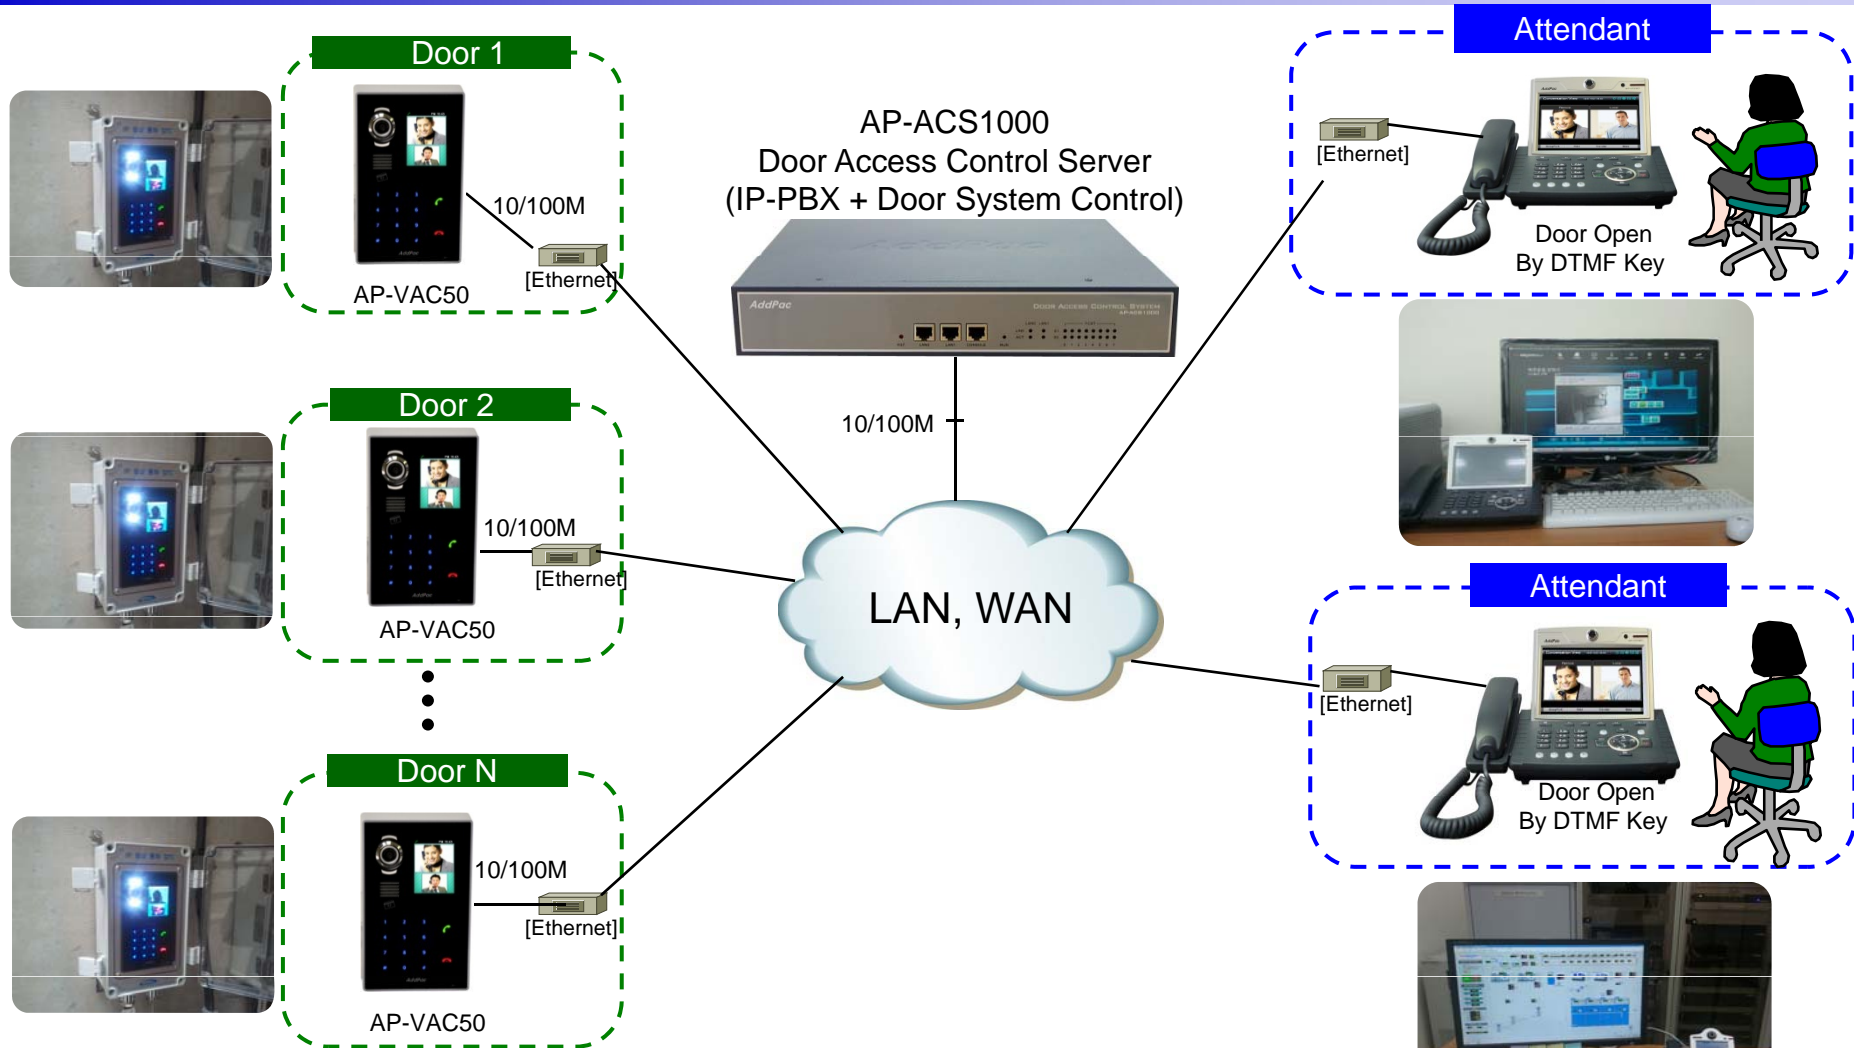

IP Video Door Phone Solution Installation Example (electric power corporation: underground power utility-pipe conduit)

AP-VAC50

AP-VP280

AP-ACS1000
(Door Access Control Server)

AddPac

AddPac Technology

2012, Sales and Marketing

Contents

- IP Video Door Phone Solution Application Network Diagram
- IP Video Door Phone Solution Installation Pictures

Network Diagram

Monitoring Room #1

Monitoring Room #2

Underground Power Utility-pipe Conduit : Entrance

Entrance

Underground Power Utility-pipe Conduit : First Order Entrance

Underground Power Utility-pipe Conduit : IP Video Door Phone (Idle Mode)

Underground Power Utility-pipe Conduit : IP Video Door Phone (Connect Mode)