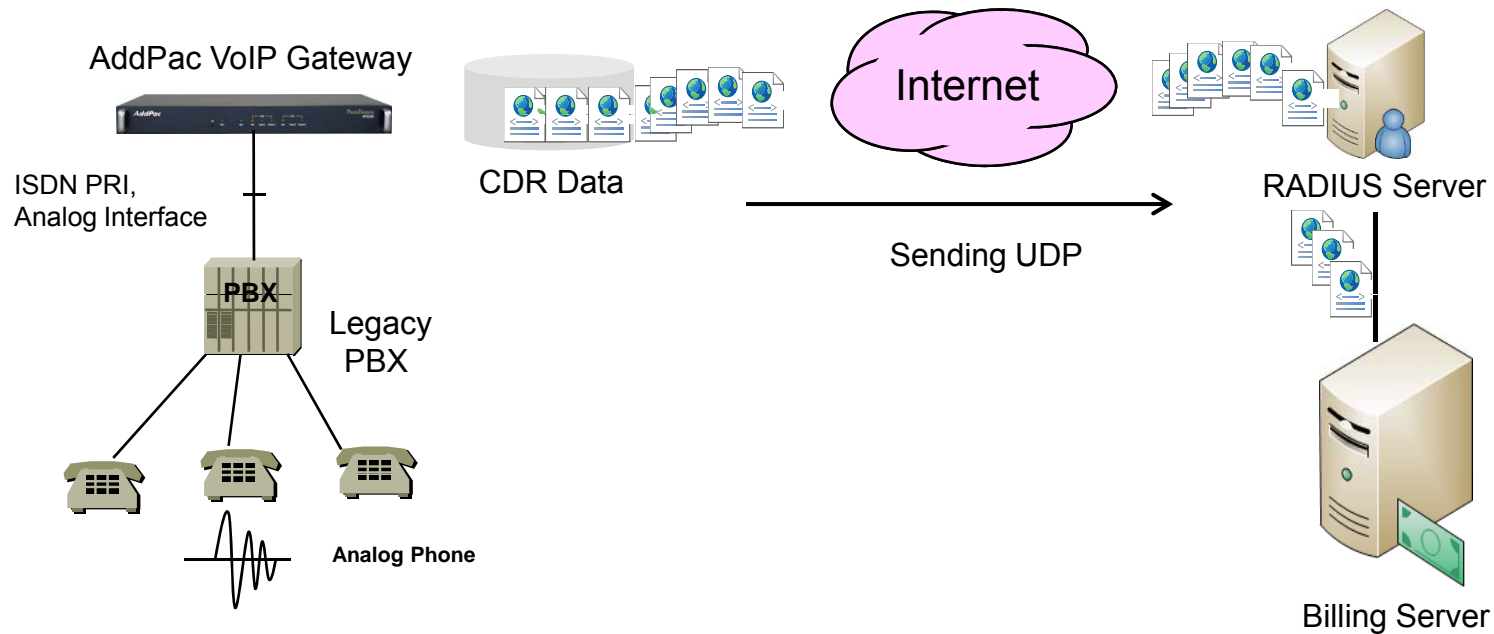

VoIP Gateway Series

CDR(Call Detail Record) Service Features

AddPac

AddPac Technology

2011, Sales and Marketing

www.addpac.com

Contents

- Network Diagram for CDR Service
- VoIP Gateway CDR Features
- CDR over RADIUS Features
- CDR Data Field

Network Diagram

VoIP Gateway CDR Features

- AddPac VoIP Gateway Products support a feature of CDR(Call Detail Records)
 - CDR field parameters for RAIDUS Server
 - One CDR information is created when the call ends. It is composed of 60 data field values

CDR over RADIUS Features

CDR can be transmitted to RADIUS server by using VoIP Gateway Series RADIUS message.

CDR Data Field

| Data Field Names | Description |
|--|--|
| cdrRecordType globalCallId_ClusterID globalCallId_callManagerId globalCallId_callId | Call Identifier (mandatory) |
| dateTimeOrigination dateTimeConnect dateTimeDisconnect duration | Timestamp and Duration |
| callingPartyNumber lastRedirectDn origCalledPartyNumber finalCalledPartyNumber | Extension Number |
| callingPartyNumberPartition lastRedirectDnPartition origCalledPartyNumberPartition finalCalledPartyNumberPartition | Partition Information |
| callingPartyLoginUserId finalCalledPartyLoginUserId | User Information |
| origDeviceName origNetAddr origNetPort origNodeid origSpan destDeviceName destNodeid destSpan destNetAddr destNetPort | Device Information |