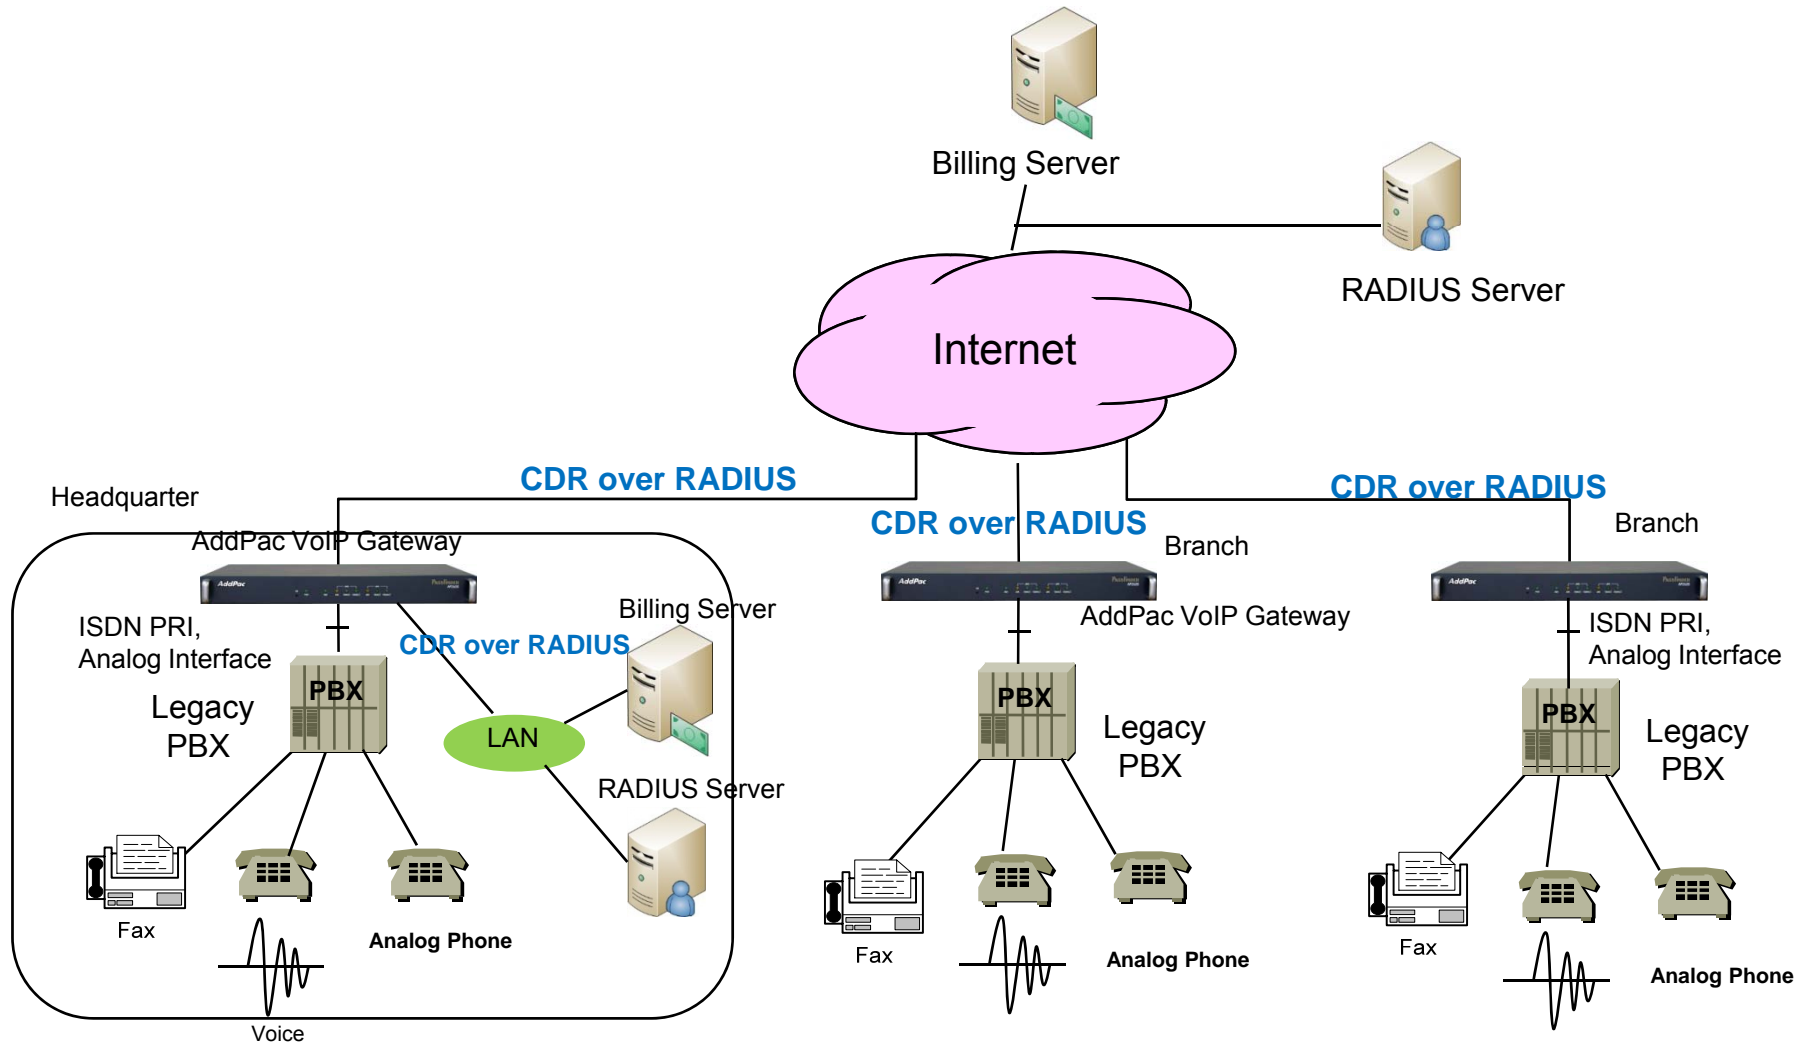

VoIP Gateway Series

CDR(Call Detail Record) Service Features

AddPac

AddPac Technology

2011, Sales and Marketing

www.addpac.com

Contents

- Network Diagram for CDR Service
- VoIP Gateway CDR Features
- CDR over RADIUS Features
- CDR Data Field

Network Diagram

VoIP Gateway CDR Features

- AddPac VoIP Gateway Products support a feature of CDR(Call Detail Records)
 - CDR field parameters for RAIDUS Server
 - One CDR information is created when the call ends. It is composed of 60 data field values

CDR over RADIUS Features

CDR can be transmitted to RADIUS server by using VoIP Gateway Series RADIUS message.

CDR Data Field

| Data Field Names | Description |
|--|--|
| cdrRecordType globalCallId_ClusterID globalCallId_callManagerId globalCallId_callId | Call Identifier (mandatory) |
| dateTimeOrigination dateTimeConnect dateTimeDisconnect duration | Timestamp and Duration |
| callingPartyNumber lastRedirectDn origCalledPartyNumber finalCalledPartyNumber | Extension Number |
| callingPartyNumberPartition lastRedirectDnPartition origCalledPartyNumberPartition finalCalledPartyNumberPartition | Partition Information |
| callingPartyLoginUserId finalCalledPartyLoginUserId | User Information |
| origDeviceName origNetAddr origNetPort origNodeid origSpan destDeviceName destNodeid destSpan destNetAddr destNetPort | Device Information |