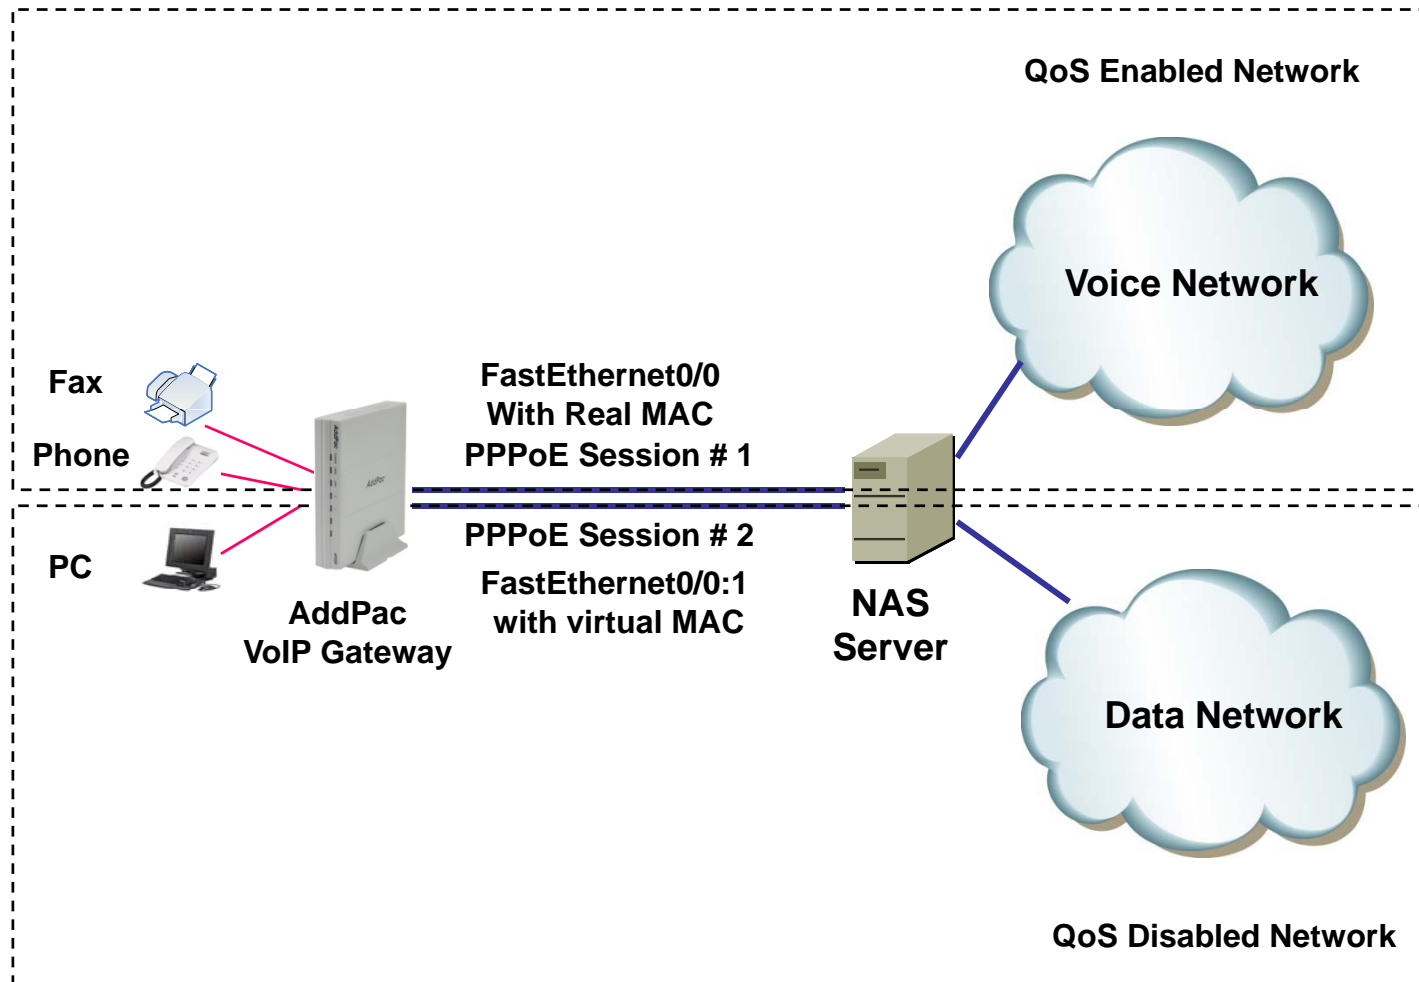

Network Diagram