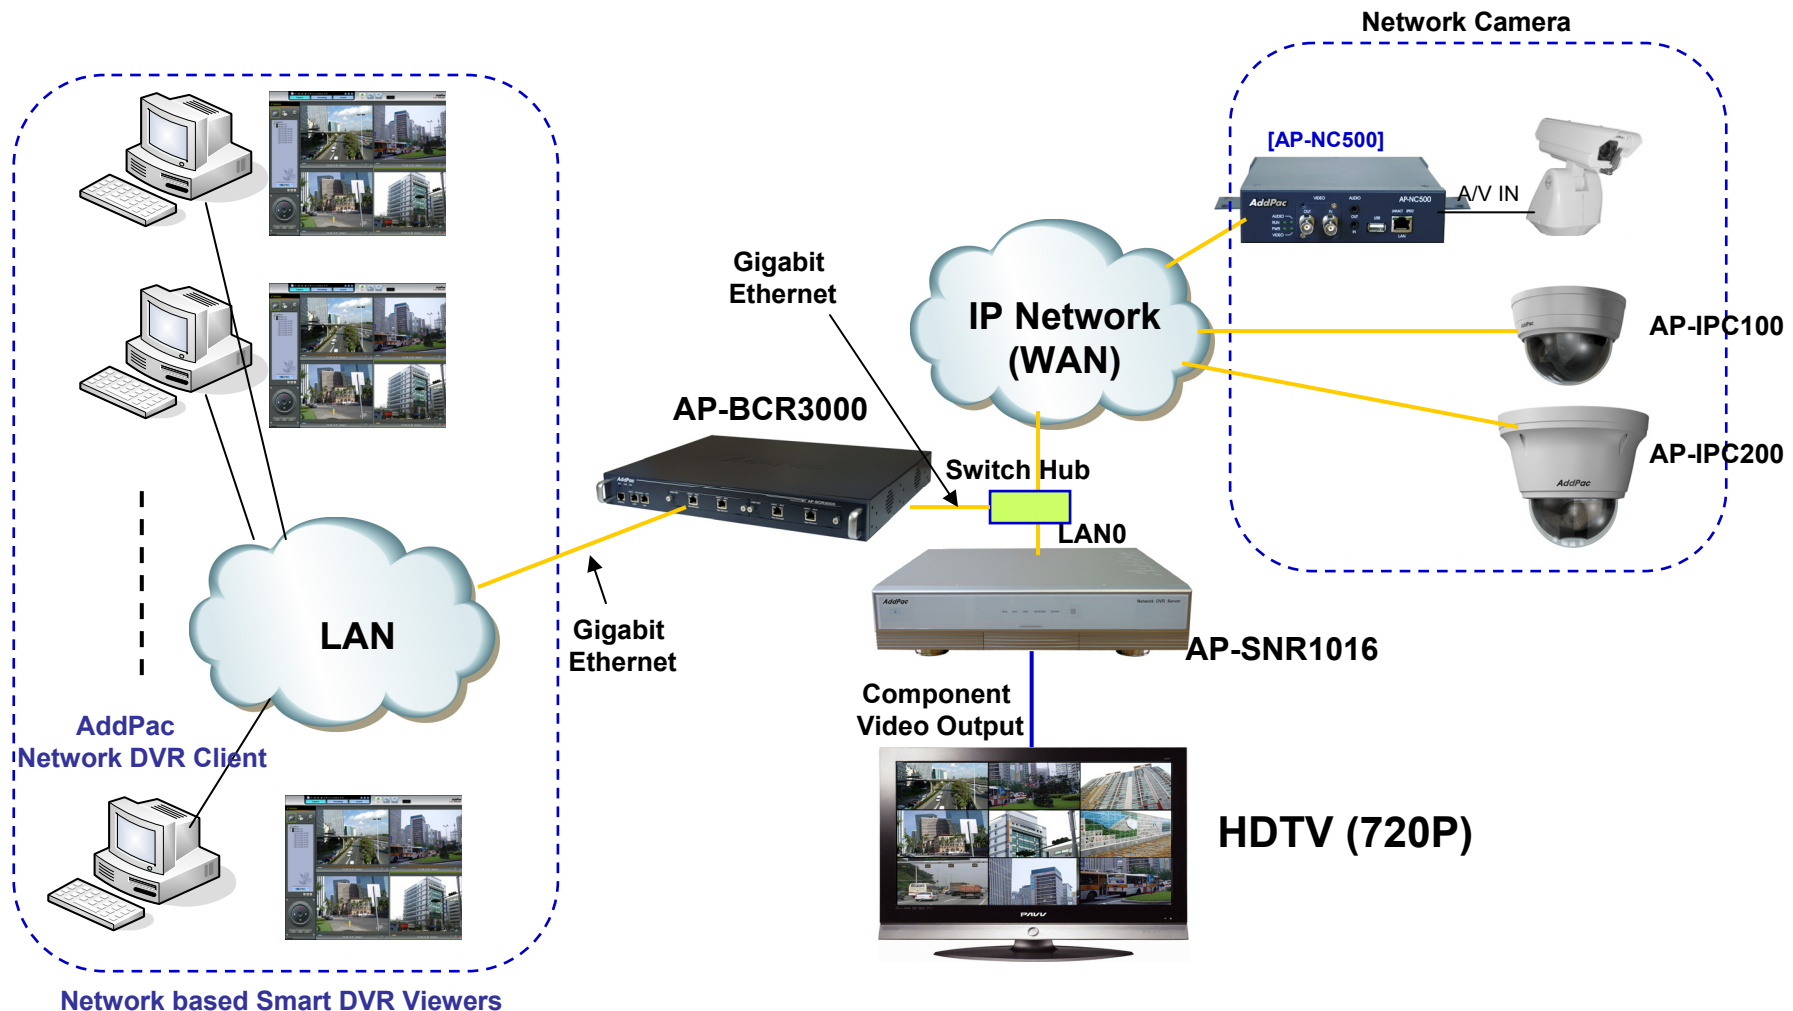

Hardware Specification

AP-BCR3000 Broadcasting Router

64bit
CPU

- **64bit RISC Microprocessor Computing Power**
- **Main Chassis**
 - **Network Interface**
 - Two(2) 10/100Mbps Fast Ethernet
 - One(1) RS-232C Console (RJ45)
- **Two(2) Gigabit Ethernet Module Slot**

AP-BCR3000 Broadcasting Router

Application Area

- Audio Real-time Broadcasting
- Audio/Video Real-time Broadcasting
- Network Surveillance Solution for IP Camera
- Network Surveillance Solution for Network DVR

**AP-BCR3000
Broadcasting Router**

**AP-SNR1016
Network DVR**

**AP-IPC250M
IP Camera**

Network Surveillance Solution for Network DVR

AP-BCR3000 Broadcasting Router

Network Surveillance Solution for Network DVR

AP-BCR3000 Broadcasting Router

AddPac

www.addpac.com

Ordering Information

- **AP-BCR3000 Broadcasting Router Hardware**
 - AP-BCR3000 Broadcasting Router Main Body
 - High-performance 64bit RISC CPU
 - Two(2) Module Slots for Gigabit Ethernet Network Interface Cards
 - 2-ports 10/100Mbps Fast Ethernet and 1-port RS-232C Console
 - Including Network Cable & Power Supply, etc.
 - Optional Modules : AIM2-GE2, etc
- **Built-in APOS Internetworking Software for AP-BCR3000**
- **Including 1 Year Hardware Warranty**
- **Product Documents**
 - Install and Operation Guide (PDF)
- **Pricing**
 - AddPac Technology Regional Sales Manager
 - Authorized Sales and Marketing Representatives
 - Please Contact www.addpac.com