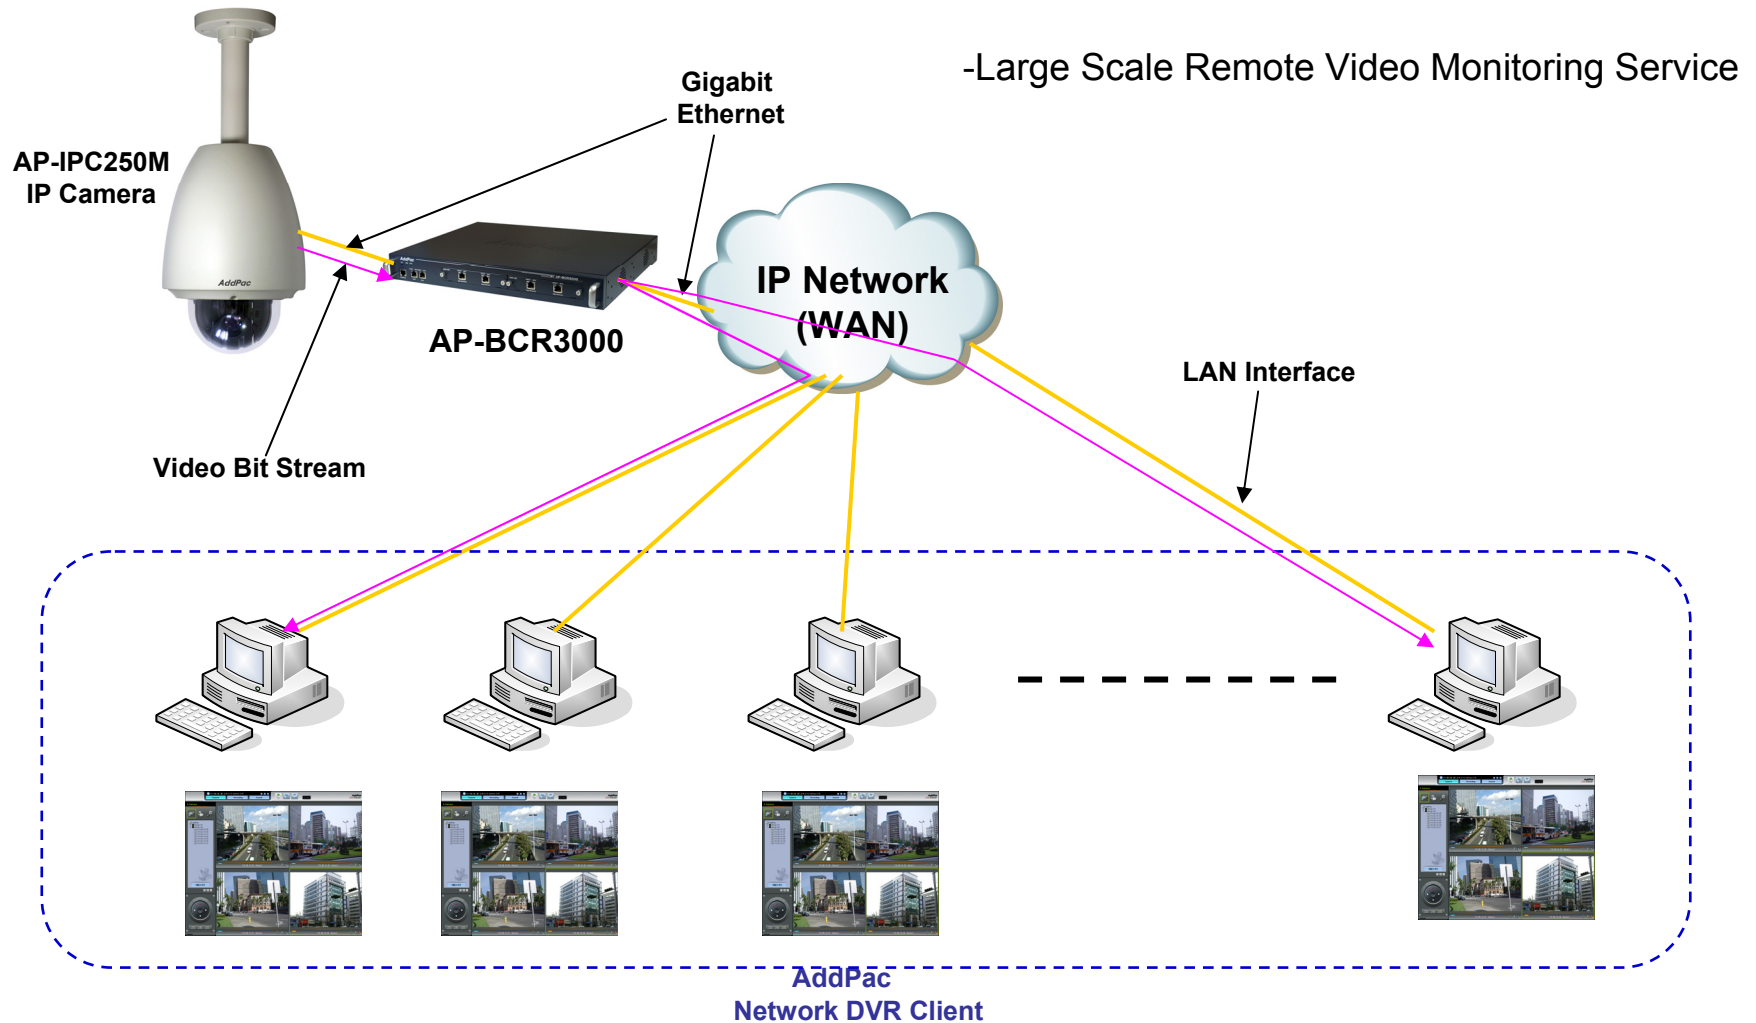

Network Service and Features

AP-BCR3000 Broadcasting Router

IPv4/IPv6 Interworking

- NAT/PAT for IPv4
- IP connect (formerly ip-share) and device cascade for IPv4
- IP/IP, IP/GRE tunneling
- NAT-PT
- 6to4, Autoconfig tunneling

AP-BCR3000 Broadcasting Router

Application Area

- Audio Real-time Broadcasting
- Audio/Video Real-time Broadcasting
- Network Surveillance Solution for IP Camera
- Network Surveillance Solution for Network DVR

**AP-BCR3000
Broadcasting Router**

**AP-SNR1016
Network DVR**

**AP-IPC250M
IP Camera**

Network Surveillance Solution for Network DVR

AP-BCR3000 Broadcasting Router

Network Surveillance Solution for Network DVR

AP-BCR3000 Broadcasting Router

AddPac

www.addpac.com

Ordering Information

- **AP-BCR3000 Broadcasting Router Hardware**
 - AP-BCR3000 Broadcasting Router Main Body
 - High-performance 64bit RISC CPU
 - Two(2) Module Slots for Gigabit Ethernet Network Interface Cards
 - 2-ports 10/100Mbps Fast Ethernet and 1-port RS-232C Console
 - Including Network Cable & Power Supply, etc.
 - Optional Modules : AIM2-GE2, etc
- **Built-in APOS Internetworking Software for AP-BCR3000**
- **Including 1 Year Hardware Warranty**
- **Product Documents**
 - Install and Operation Guide (PDF)
- **Pricing**
 - AddPac Technology Regional Sales Manager
 - Authorized Sales and Marketing Representatives
 - Please Contact www.addpac.com