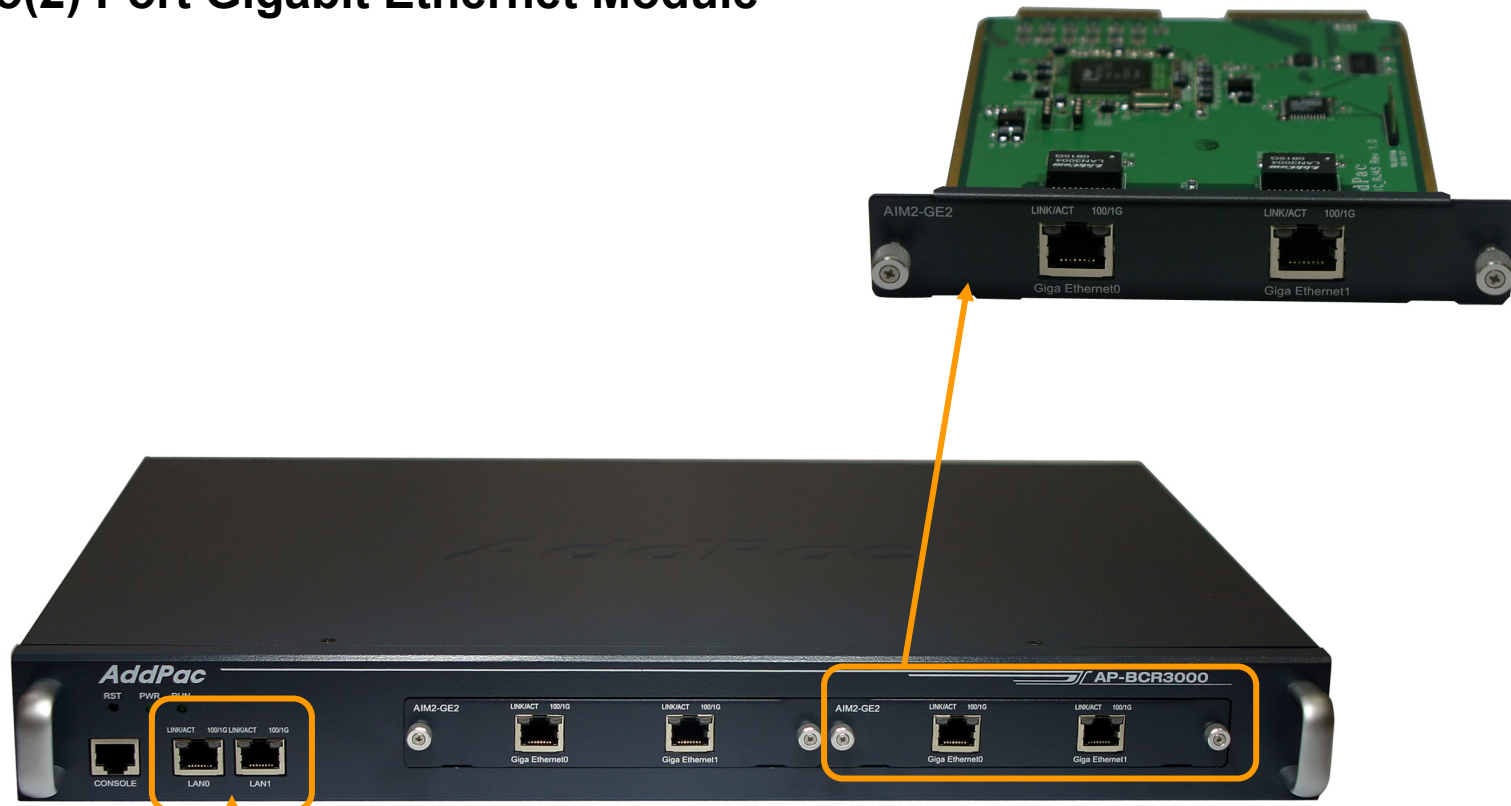

Product Highlights

AP-BCR3000 Broadcasting Router

IP based Network Surveillance Solution

Benefits and Features

AP-BCR3000 Broadcasting Router

- **High Quality Images up to 64kbps and 8Mbps**
- **IP based Network Protocol Support**
- **Video Routing Application**
 - Audio & Video Broadcasting Solution
 - Network Surveillance Solution
 - Routing on Demand Service Solution

Hardware Specification

AP-BCR3000 Broadcasting Router

64bit
CPU

- **64bit RISC Microprocessor Computing Power**
- **Main Chassis**
 - **Network Interface**
 - Two(2) 10/100Mbps Fast Ethernet
 - One(1) RS-232C Console (RJ45)
- **Two(2) Gigabit Ethernet Module Slot**

Hardware Specification

AP-BCR3000 Broadcasting Router

64bit
CPU

- **Network Module (AP-AIM2-GE2)**
 - Two(2) Port Gigabit Ethernet Module

Two(2) Fast Ethernet

Software Service

AP-BCR3000 Broadcasting Router