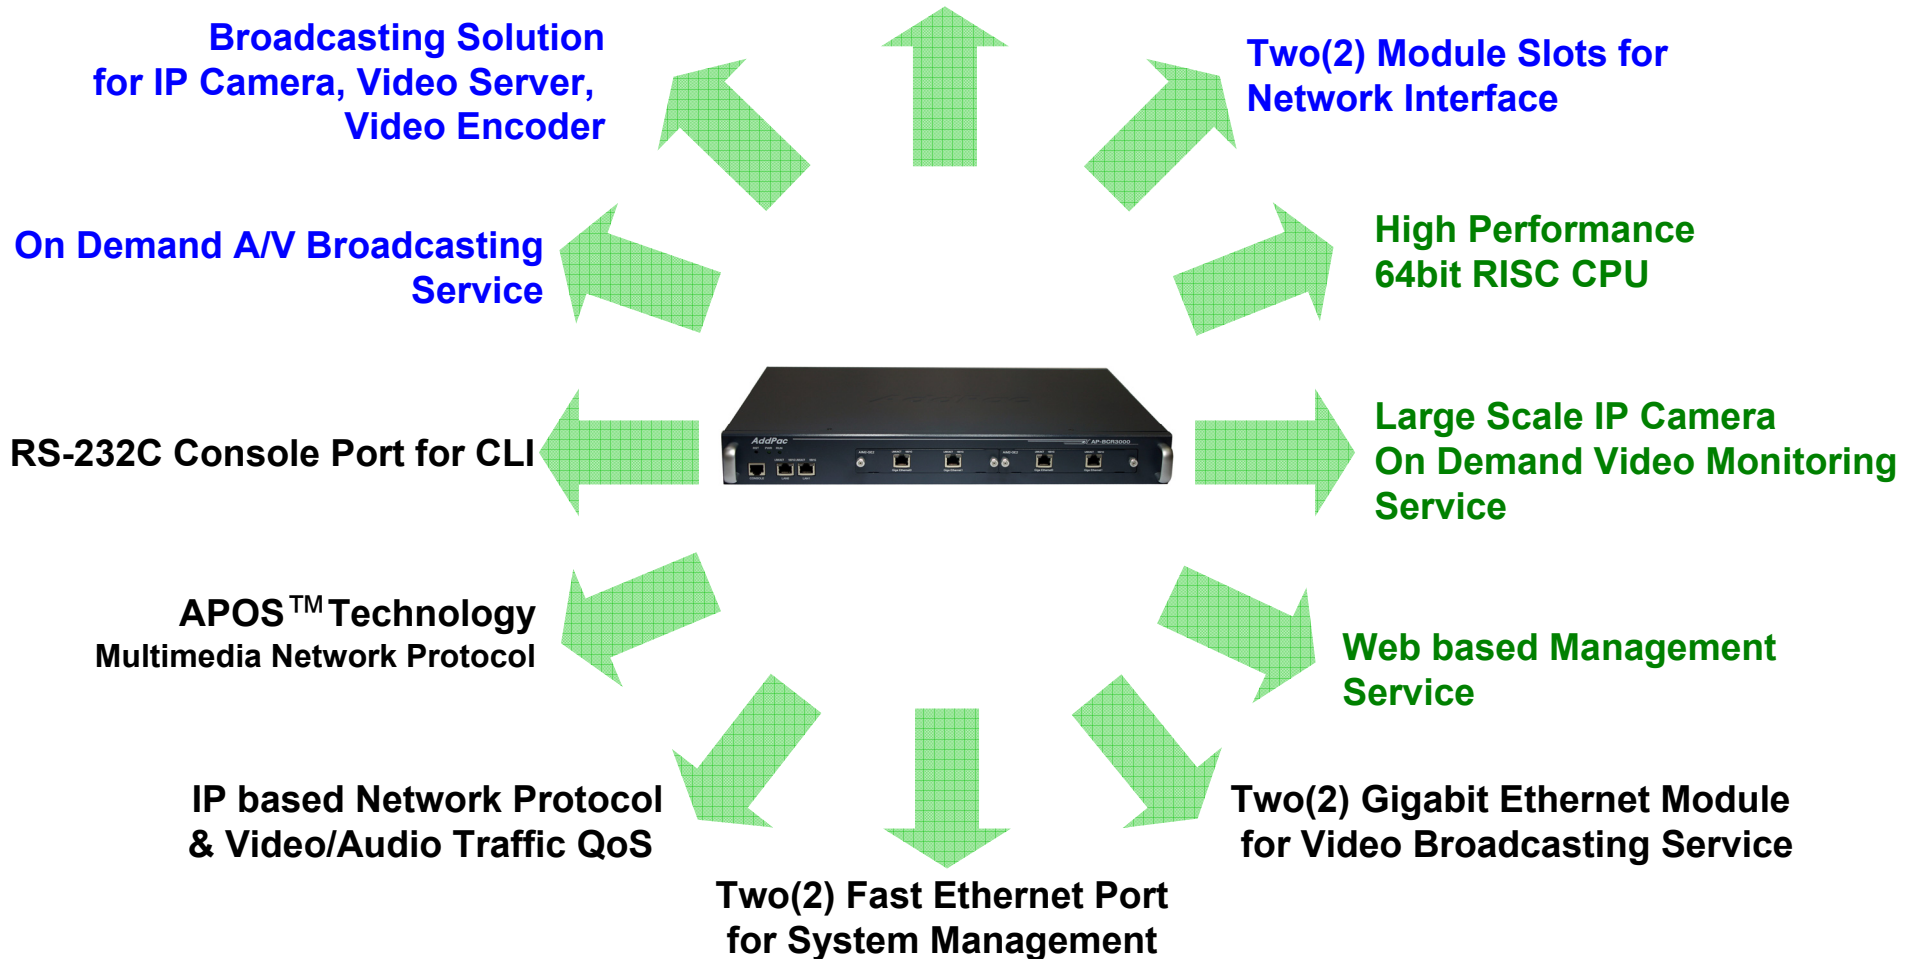

www.addpac.com

Contents

- Product Overview
- Benefits and Features
- Hardware Specification
- Software Service
- Network Service and Features
- Application Area
- Ordering Information

Product Overview

AP-BCR3000 Broadcasting Router

- Two(2) Module Slots for Broadcasting Service
- Two(2) Gigabit Ethernet Interface Module
- IP based Audio/Video Broadcasting Solution
- IP based Network Surveillance Solution
- High-performance Audio/Video Broadcasting Service
- Routing on Demand Service for Video Monitoring
- Firmware Upgradeable Architecture
- Network Surveillance Solution with Outstanding Network Service Capability

Product Highlights

AP-BCR3000 Broadcasting Router

IP based Network Surveillance Solution

Benefits and Features

AP-BCR3000 Broadcasting Router

- **High Quality Images up to 64kbps and 8Mbps**
- **IP based Network Protocol Support**
- **Video Routing Application**
 - Audio & Video Broadcasting Solution
 - Network Surveillance Solution
 - Routing on Demand Service Solution

Hardware Specification

AP-BCR3000 Broadcasting Router

64bit
CPU

- **64bit RISC Microprocessor Computing Power**
- **Main Chassis**
 - **Network Interface**
 - Two(2) 10/100Mbps Fast Ethernet
 - One(1) RS-232C Console (RJ45)
- **Two(2) Gigabit Ethernet Module Slot**