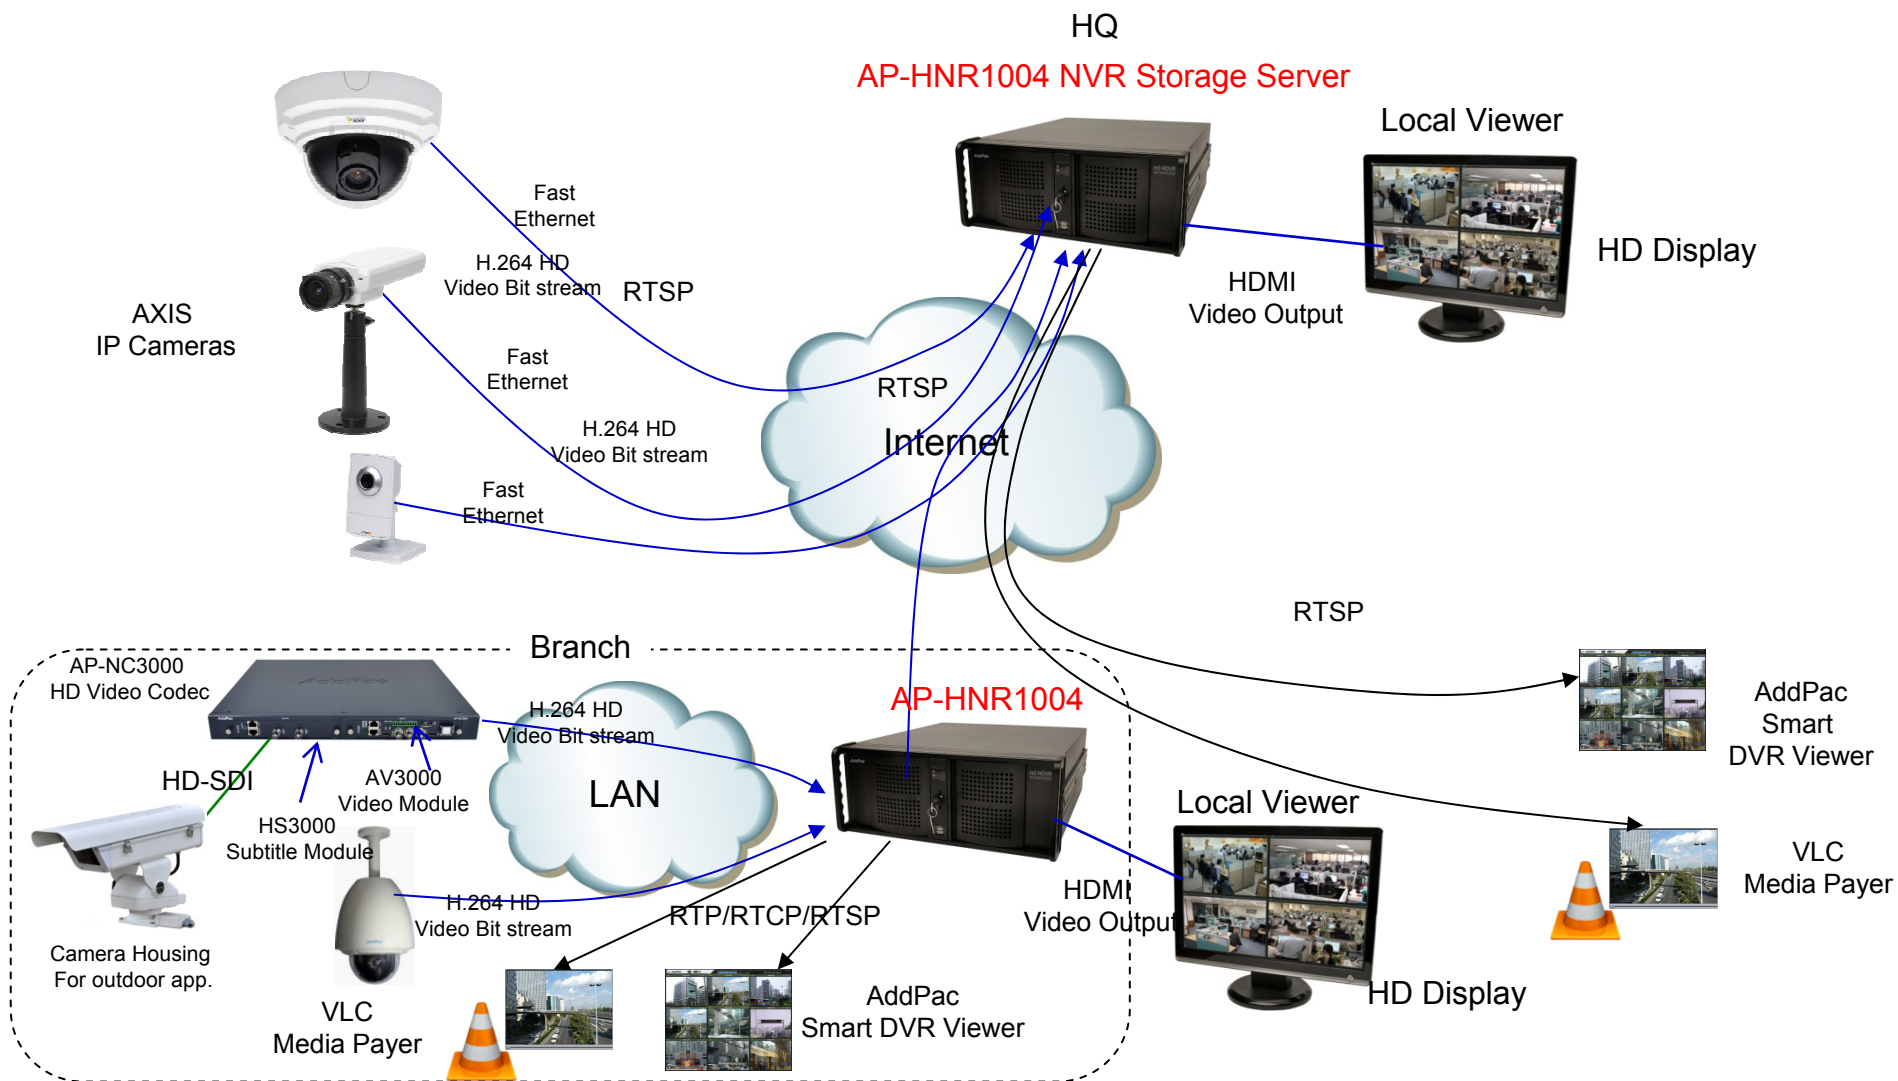

AP-HNR1004 RTSP based HD/D1 NVR Storage Server Solution

IP Camera Interworking

AddPac

AddPac Technology

Sales and Marketing

Contents

- HD NVR Storage Server Protocol Block Diagram
 - Small Scale NVR Solution
- Basic RTSP Message Flow
- IP Camera Interworking (AXIS, SAMSUNG, CNB, etc)
 - IP Camera Interworking Diagrams
 - IP Camera Interworking Test

NVR Storage Server Protocol Block Diagram

Small Scale Network DVR Solution (All in One)

AP-HNR104 Network DVR Storage Server

Basic RTSP Message Flow

IP Camera Interworking

IP Camera Interworking Diagram (Small Scale)

IP Cameras (SAMSUNG)

AP-SDRS2000 HD NVR Storage Server

SNB-5000 1.3
Megapixel HD
Network Camera

1.3MP CMOS Sensor
HD(720P) Support
H.264 Interworking Test

IP Cameras (CNB)

AP-SDRS2000 HD NVR Storage Server

IDP4000VR	Hybrid IP D&N IR Dome Camera Progressive 1/4" CCD sensor Max. 640(H) x 480(V) VGA H.264	
IDC4050VR	HD IP Mega-pixel TDN Dome Camera DC Iris Vari-focal Mega Pixel Lens (f=3~10mm) 1/3" Progressive CMOS Sensor Max. Full HD(1920x1080)	