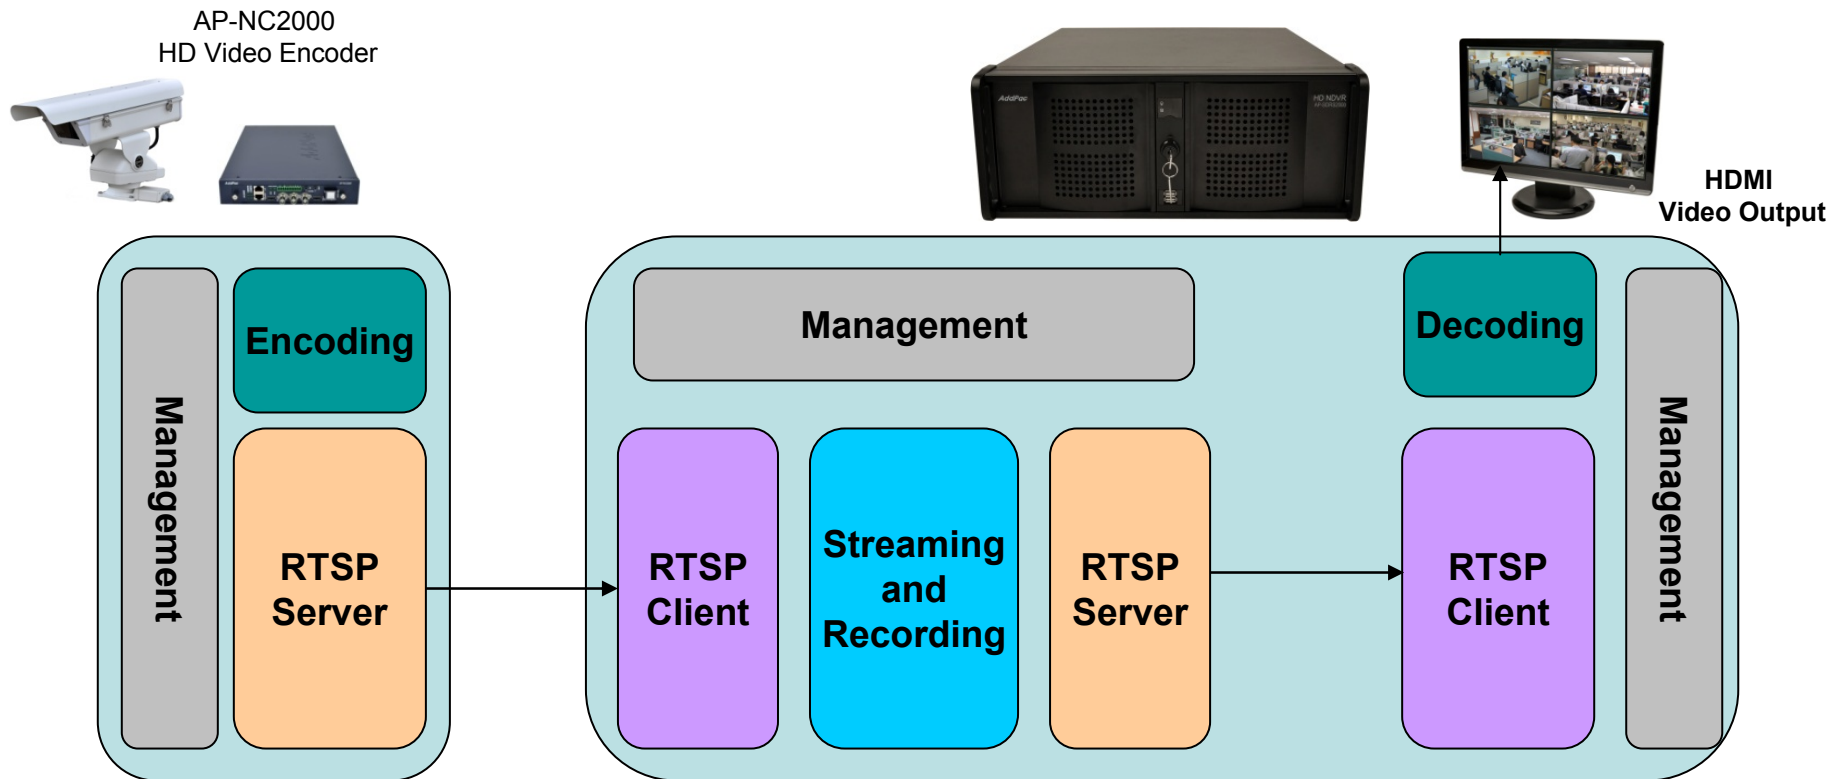

AP-HNR1004 RTSP based HD/D1 NVR Storage Server Solution

IP Camera Interworking

AddPac

AddPac Technology

Sales and Marketing

Contents

- HD NVR Storage Server Protocol Block Diagram
 - Small Scale NVR Solution
- Basic RTSP Message Flow
- IP Camera Interworking (AXIS, SAMSUNG, CNB, etc)
 - IP Camera Interworking Diagrams
 - IP Camera Interworking Test

NVR Storage Server Protocol Block Diagram

Small Scale Network DVR Solution (All in One)

AP-HNR104 Network DVR Storage Server

Basic RTSP Message Flow

IP Camera Interworking

IP Camera Interworking Diagram (Small Scale)

IP Cameras (SAMSUNG)

AP-SDRS2000 HD NVR Storage Server

SNB-5000 1.3
Megapixel HD
Network Camera

1.3MP CMOS Sensor
HD(720P) Support
H.264 Interworking Test

IP Cameras (CNB)

AP-SDRS2000 HD NVR Storage Server

IDP4000VR	Hybrid IP D&N IR Dome Camera Progressive 1/4" CCD sensor Max. 640(H) x 480(V) VGA H.264	
IDC4050VR	HD IP Mega-pixel TDN Dome Camera DC Iris Vari-focal Mega Pixel Lens (f=3~10mm) 1/3" Progressive CMOS Sensor Max. Full HD(1920x1080)	