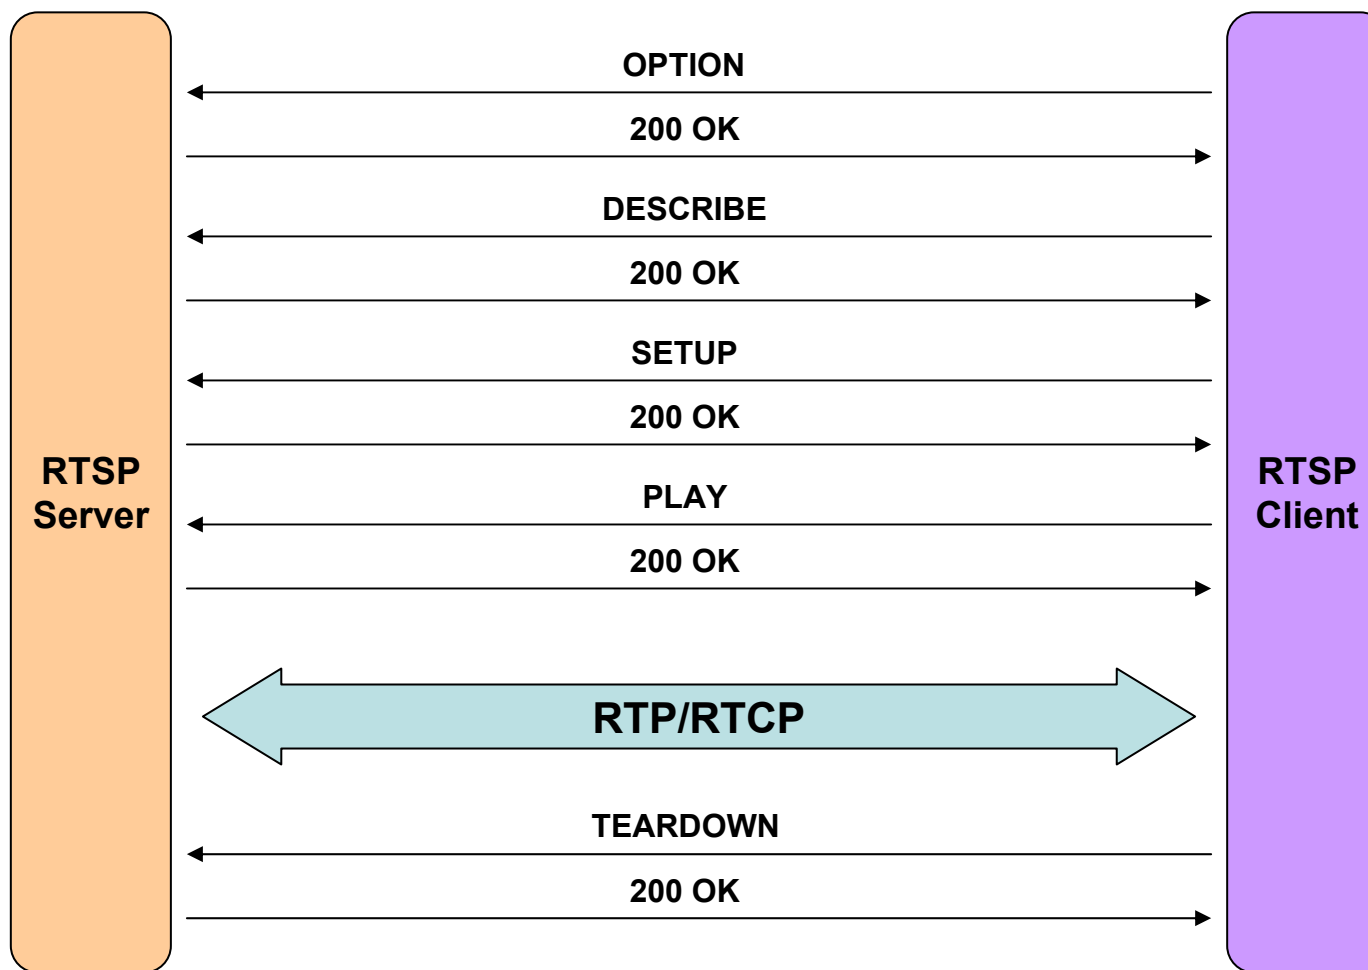

AP-HNR1004 RTSP based HD/D1 NVR Storage Server Solution

IP Camera Interworking

AddPac

AddPac Technology

Sales and Marketing

Contents

- HD NVR Storage Server Protocol Block Diagram
 - Small Scale NVR Solution
- Basic RTSP Message Flow
- IP Camera Interworking (AXIS, SAMSUNG, CNB, etc)
 - IP Camera Interworking Diagrams
 - IP Camera Interworking Test

NVR Storage Server Protocol Block Diagram

Small Scale Network DVR Solution (All in One)

AP-HNR104 Network DVR Storage Server

Basic RTSP Message Flow

IP Camera Interworking

IP Camera Interworking Diagram (Small Scale)