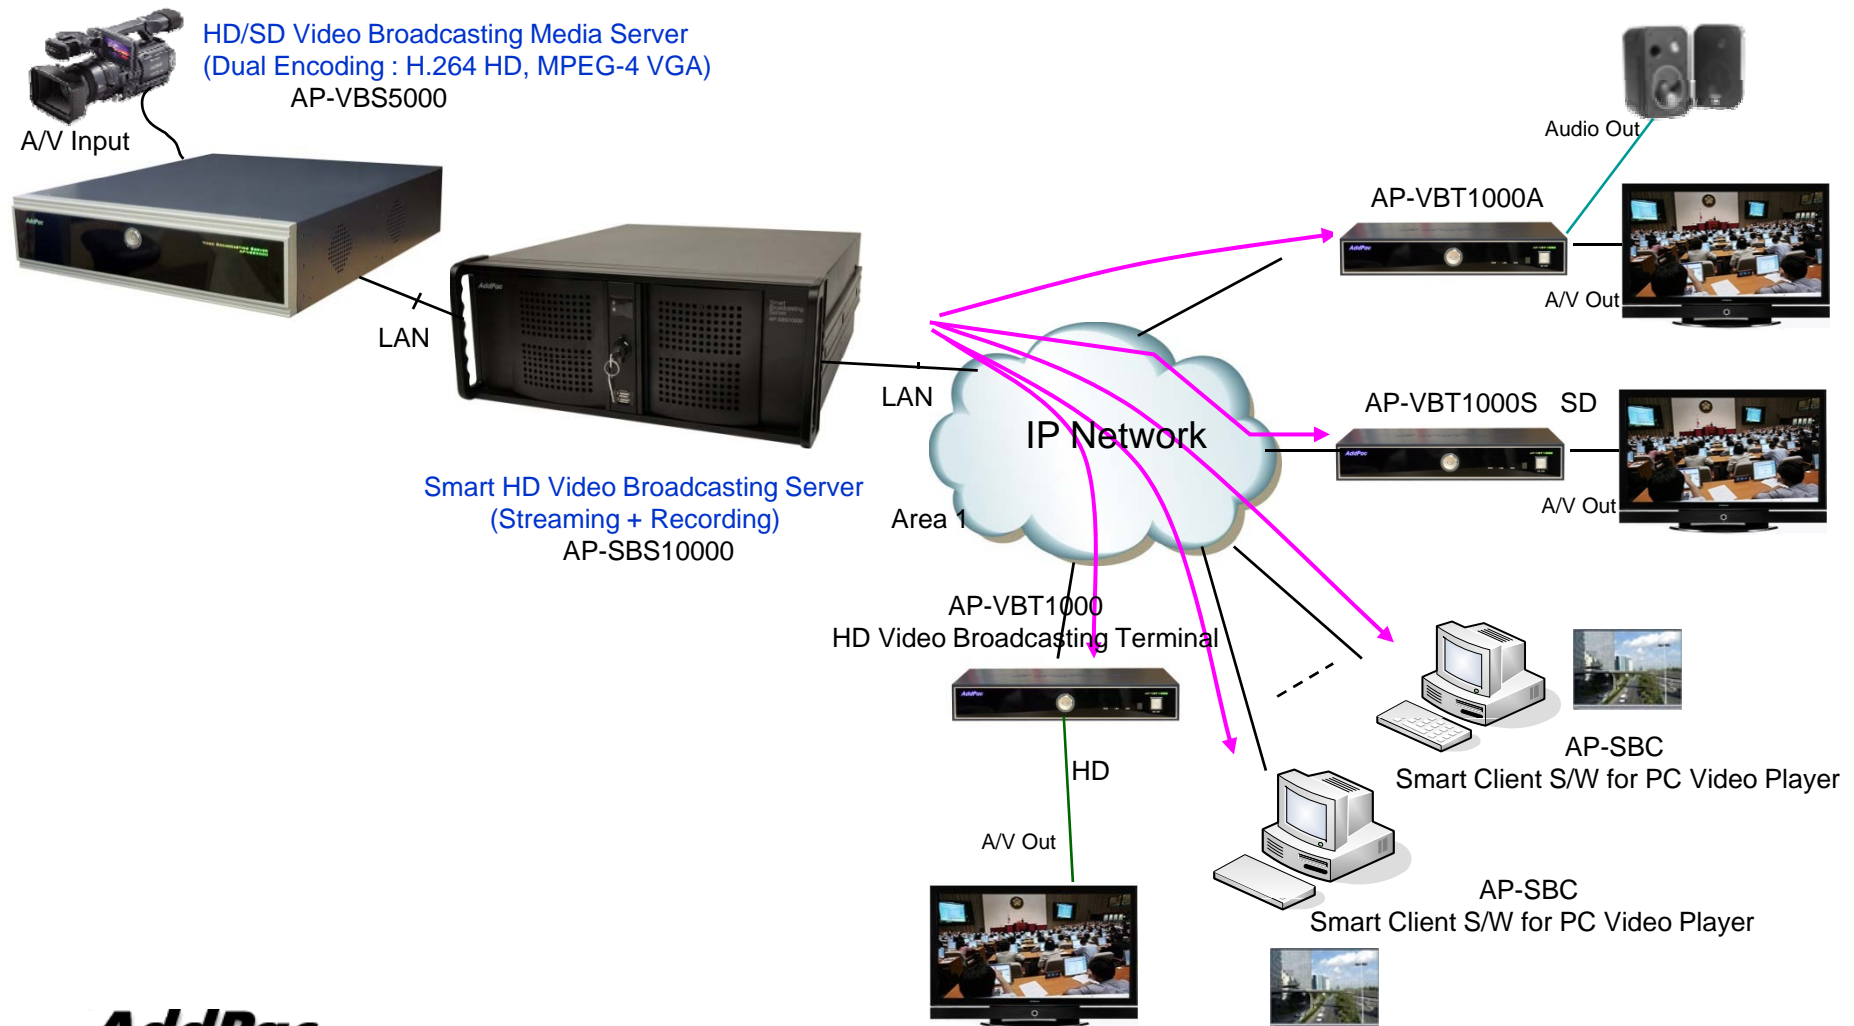

Video on Demand Service

AP-VBT1000A HD Video Broadcasting Terminal