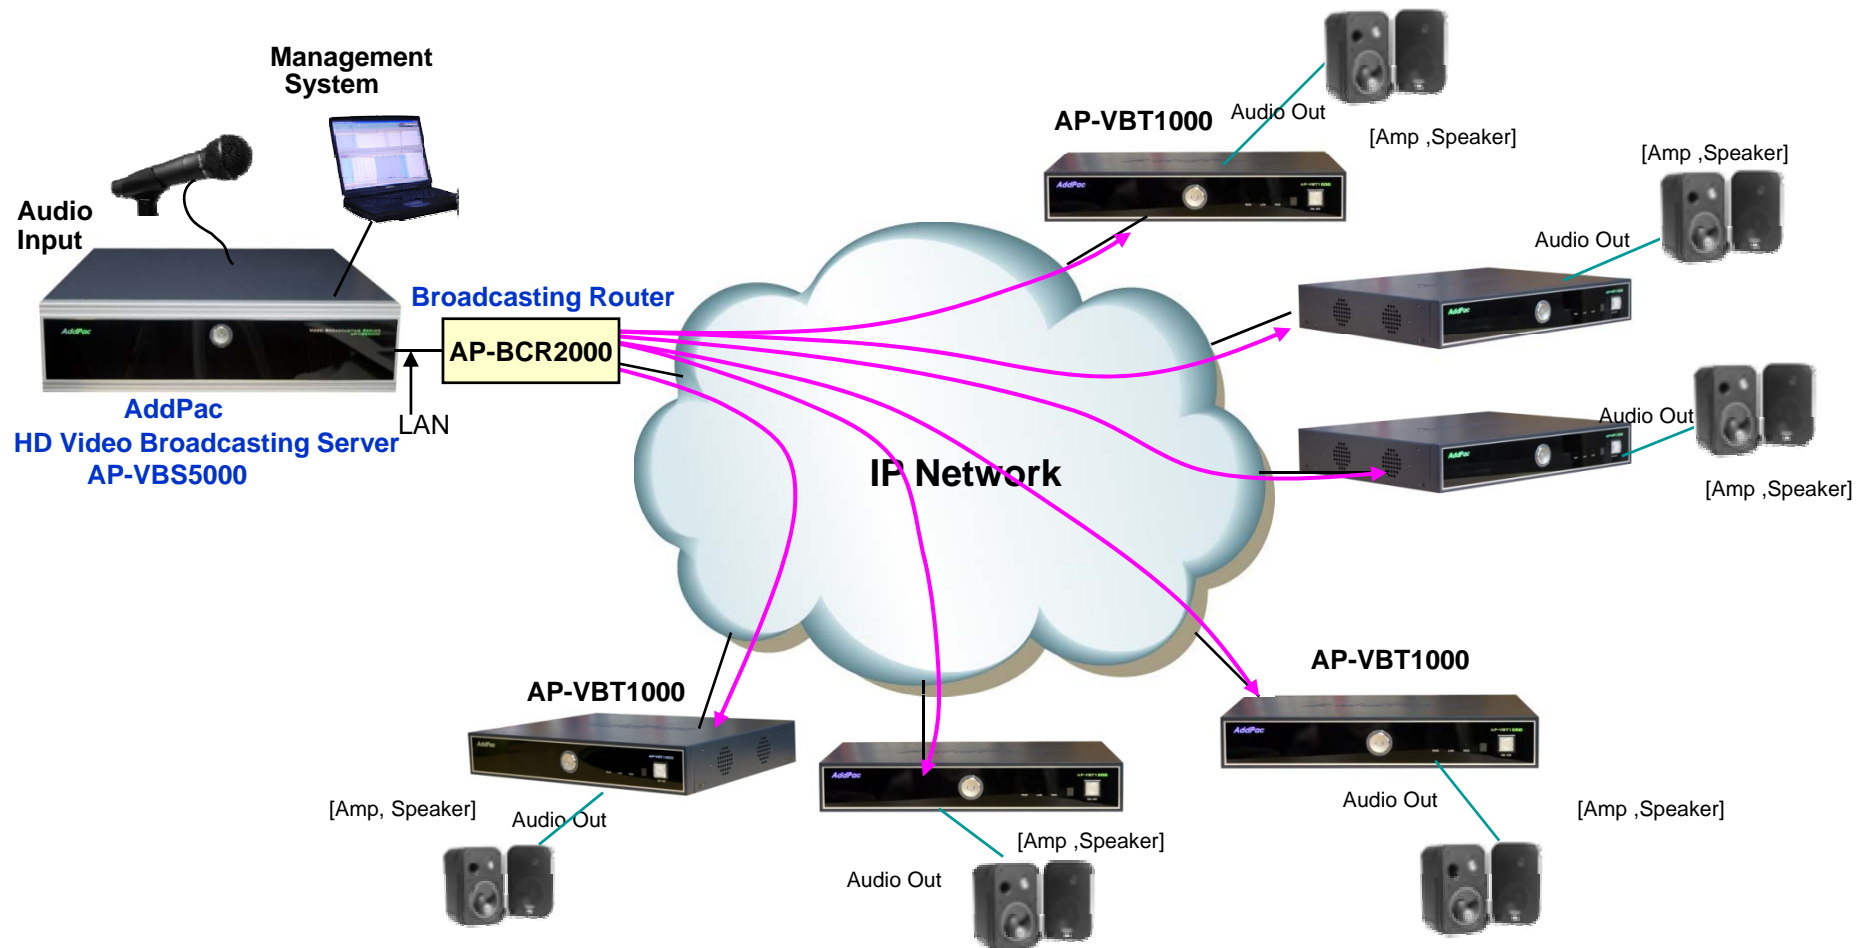

Hardware Specification

AP-VBT1000A HD Video Broadcasting Terminal

High-end
Video
Processor

- **High-End Audio/Video Processor**
- **Main Chassis**
 - **Power On/Off Switch (Front Panel)**
 - **Remote Controller Sensor (Front Panel)**
 - **On-AIR Indication LAMP (Front Panel)**
 - **Network Interface**
 - Two(2) 10/100Mbps Fast Ethernet
 - Two(2) USB 2.0 Interface
 - One(1) RS-232C Console (RJ45)
 - IR-Out Interface for External TV Control
 - **Powerful Video Interface**
 - S-Video, Component Output, DVI Interface
 - **High quality Audio and Voice Interface**
 - Stereo Audio Output Connector
 - S/PDIF RCA Interface, S/PIF Optical Interface
 - **High quality Audio and Voice Interface for Emergency Audio Broadcasting**
 - Stereo Audio Output Connector

AP-VBT1000A HD Video Broadcasting Terminal

Application Area

- Audio Real-time Broadcasting
- Audio/Video Real-time Broadcasting
- Audio/Video Real-time Broadcasting + Emergency Audio broadcasting
- Video on Demand Application

Audio Real-time Broadcasting

AP-VBT1000A HD Video Broadcasting Terminal

Audio Broadcasting Service via IP Network

Audio/Video Real-time Broadcasting

AP-VBT1000A HD Video Broadcasting Terminal

Audio and Video Broadcasting Service via Multicasting IP Network (Video, Audio/Voice, and more...)