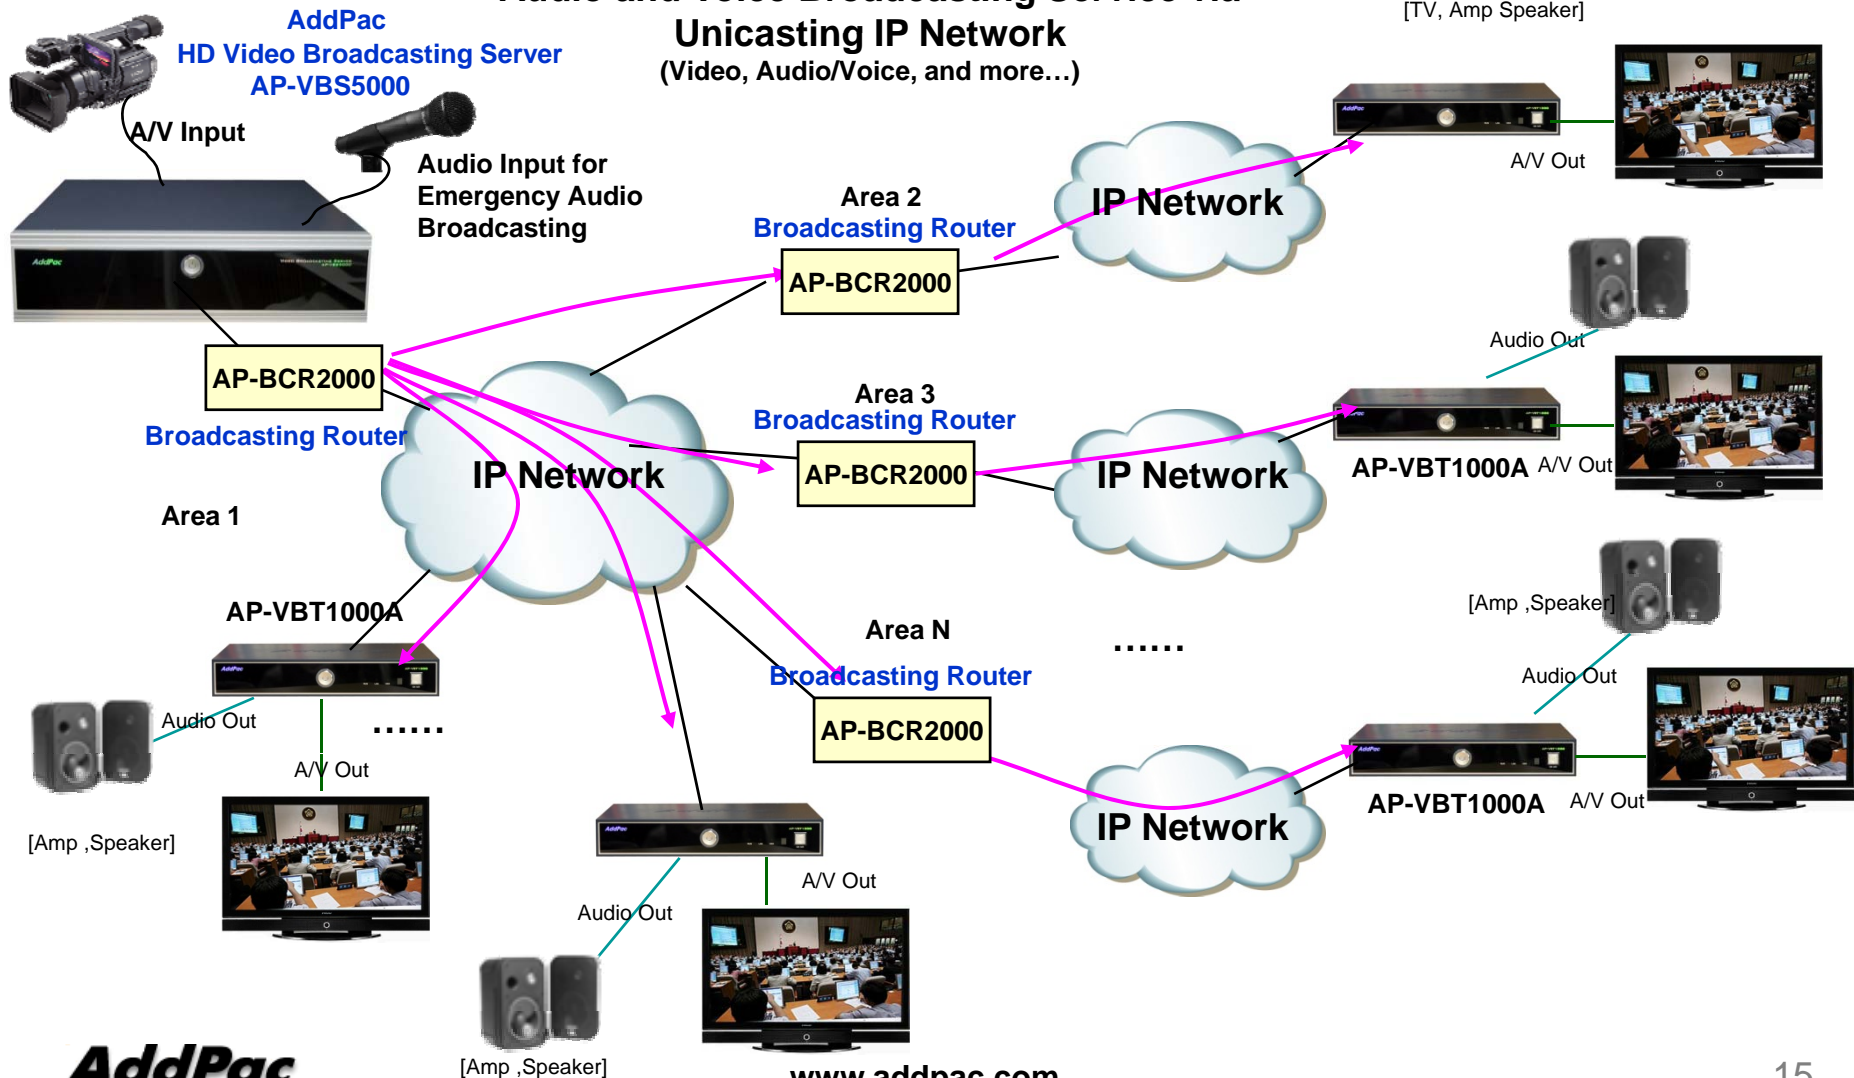

Hardware Specification

AP-VBT1000A HD Video Broadcasting Terminal

High-end
Video
Processor

- **High-End Audio/Video Processor**
- **Main Chassis**
 - **Power On/Off Switch (Front Panel)**
 - **Remote Controller Sensor (Front Panel)**
 - **On-AIR Indication LAMP (Front Panel)**
 - **Network Interface**
 - Two(2) 10/100Mbps Fast Ethernet
 - Two(2) USB 2.0 Interface
 - One(1) RS-232C Console (RJ45)
 - IR-Out Interface for External TV Control
 - **Powerful Video Interface**
 - S-Video, Component Output, DVI Interface
 - **High quality Audio and Voice Interface**
 - Stereo Audio Output Connector
 - S/PDIF RCA Interface, S/PIF Optical Interface
 - **High quality Audio and Voice Interface for Emergency Audio Broadcasting**
 - Stereo Audio Output Connector

Audio Real-time Broadcasting

AP-VBT1000A HD Video Broadcasting Terminal

Audio Broadcasting Service via IP Network

Audio/Video Real-time Broadcasting

AP-VBT1000A HD Video Broadcasting Terminal

Audio and Video Broadcasting Service via Multicasting IP Network (Video, Audio/Voice, and more...)

Audio/Video Real-time Broadcasting

AP-VBT1000A HD Video Broadcasting Terminal

Audio and Voice Broadcasting Service via Unicasting IP Network (Video, Audio/Voice, and more...)

Audio/Video Real-time Broadcasting + Emergency Audio Broadcasting

AP-VBT1000A HD Video Broadcasting Terminal

Audio and Voice Broadcasting Service via Unicasting IP Network (Video, Audio/Voice, and more...)

Video on Demand Service

AP-VBT1000A HD Video Broadcasting Terminal