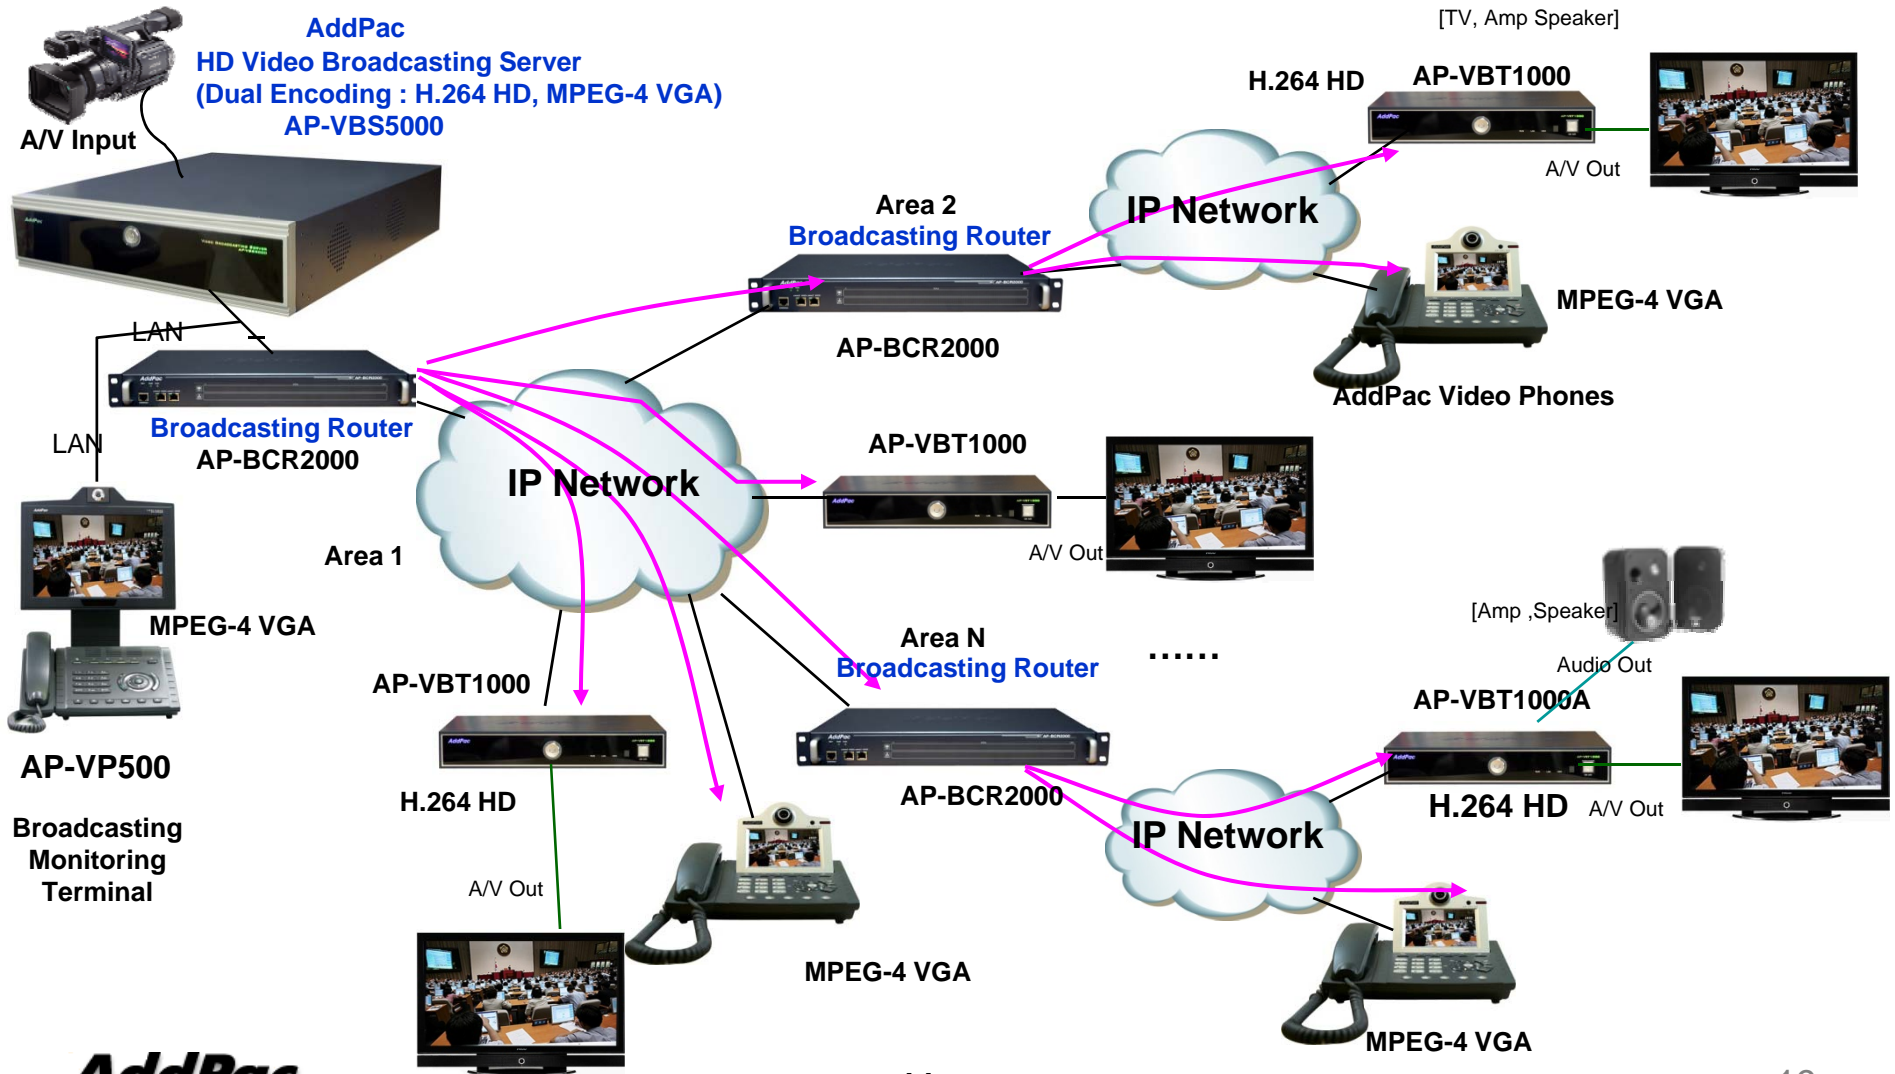

Hardware Specification

AP-VBT1000A HD Video Broadcasting Terminal

High-end
Video
Processor

- **High-End Audio/Video Processor**
- **Main Chassis**
 - **Power On/Off Switch (Front Panel)**
 - **Remote Controller Sensor (Front Panel)**
 - **On-AIR Indication LAMP (Front Panel)**
 - **Network Interface**
 - Two(2) 10/100Mbps Fast Ethernet
 - Two(2) USB 2.0 Interface
 - One(1) RS-232C Console (RJ45)
 - IR-Out Interface for External TV Control
 - **Powerful Video Interface**
 - S-Video, Component Output, DVI Interface
 - **High quality Audio and Voice Interface**
 - Stereo Audio Output Connector
 - S/PDIF RCA Interface, S/PIF Optical Interface
 - **High quality Audio and Voice Interface for Emergency Audio Broadcasting**
 - Stereo Audio Output Connector

AP-VBS5000

AP-BCR2000

AP-VBT1000A

AP-VP500

HD IP Broadcasting Component Diagram

Ordering Information

- **AP-VBT1000A HD Video Broadcasting Terminal Hardware**
 - AP-VBT1000A Video Broadcasting Terminal Main Body
 - High-performance Video Processor Architecture
 - 1-port 10/100Mbps Fast Ethernet and 1-port RS-232C Console
 - Two(2) USB Ports
 - S-Video, Component, DVI Video Output Interface
 - S/PDIF Audio Port (RCA, Optical), Stereo RCA Audio Output Interface
 - Second Audio Output Interface for Emergency Audio Broadcasting Service
 - Including Network Cable Set & Power Supply Cable, Remote Controller, etc.
- **Built-in APOS Internetworking Software for AP-VBT1000A**
- **Including 1 Year Hardware Warranty**
- **Product Documents**
 - Install and Operation Guide (PDF)
- **Pricing**
 - AddPac Technology Regional Sales Manager
 - Authorized Sales and Marketing Representatives
 - Please Contact www.addpac.com