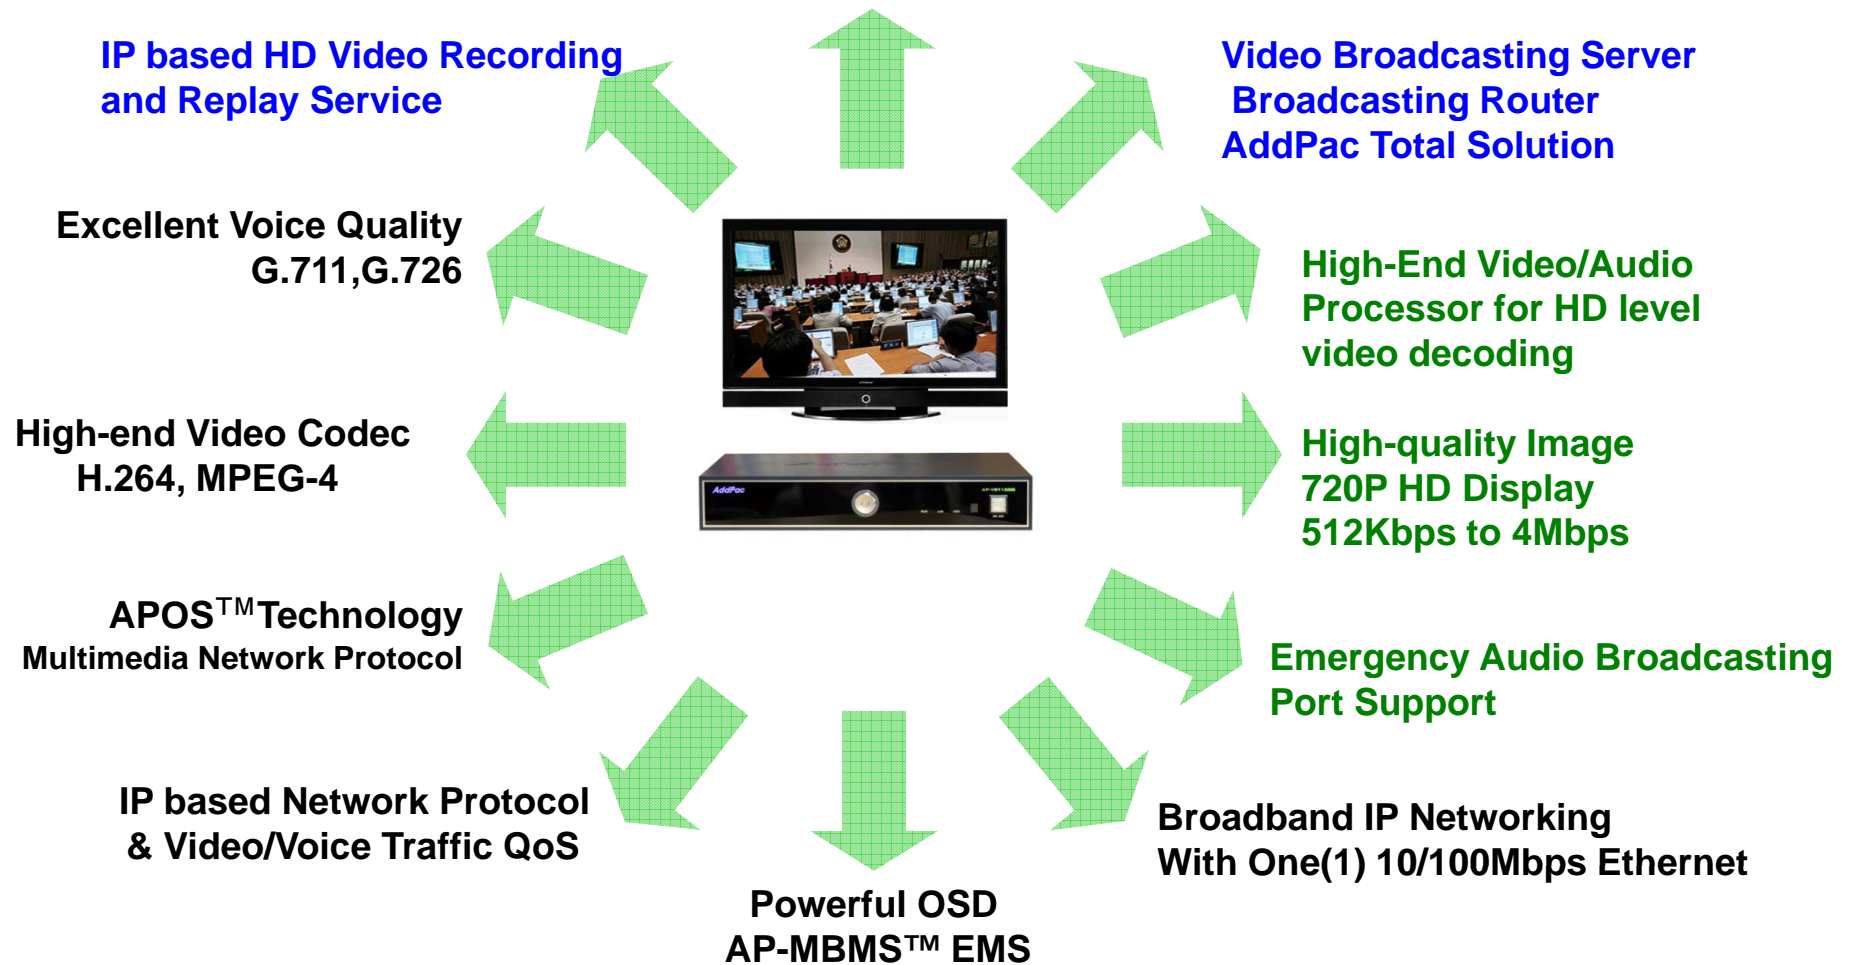

Product Overview

AP-VBT1000A HD Video Broadcasting Terminal

- IP based Audio/Video Broadcasting Solution
- Video on Demand Service Solution
- IP based Video Recording and Video Replay Solution
- **Additional Audio Output Port for Emergency Audio Broadcasting**
- High-performance Video, Audio, and Voice Service
- Firmware Upgradeable Architecture
- Video Solution with Outstanding Network Service Capability
- Audio/Video Privacy Protection

Product Highlights

AP-VBT1000A HD Video Broadcasting Terminal

IP based HD Video Broadcasting Terminal

AddPac

www.addpac.com

Multimedia Service

AP-VBT1000A HD Video Broadcasting Terminal

- APOS : AddPac Internetworking Operating System
- OSD : On- Screen Display
- EMS : Element Management System

Hardware Specification

AP-VBT1000A HD Video Broadcasting Terminal

High-end
Video
Processor

- **High-End Audio/Video Processor**
- **Main Chassis**
 - **Power On/Off Switch (Front Panel)**
 - **Remote Controller Sensor (Front Panel)**
 - **On-AIR Indication LAMP (Front Panel)**
 - **Network Interface**
 - Two(2) 10/100Mbps Fast Ethernet
 - Two(2) USB 2.0 Interface
 - One(1) RS-232C Console (RJ45)
 - IR-Out Interface for External TV Control
 - **Powerful Video Interface**
 - S-Video, Component Output, DVI Interface
 - **High quality Audio and Voice Interface**
 - Stereo Audio Output Connector
 - S/PDIF RCA Interface, S/PIF Optical Interface
 - **High quality Audio and Voice Interface for Emergency Audio Broadcasting**
 - Stereo Audio Output Connector