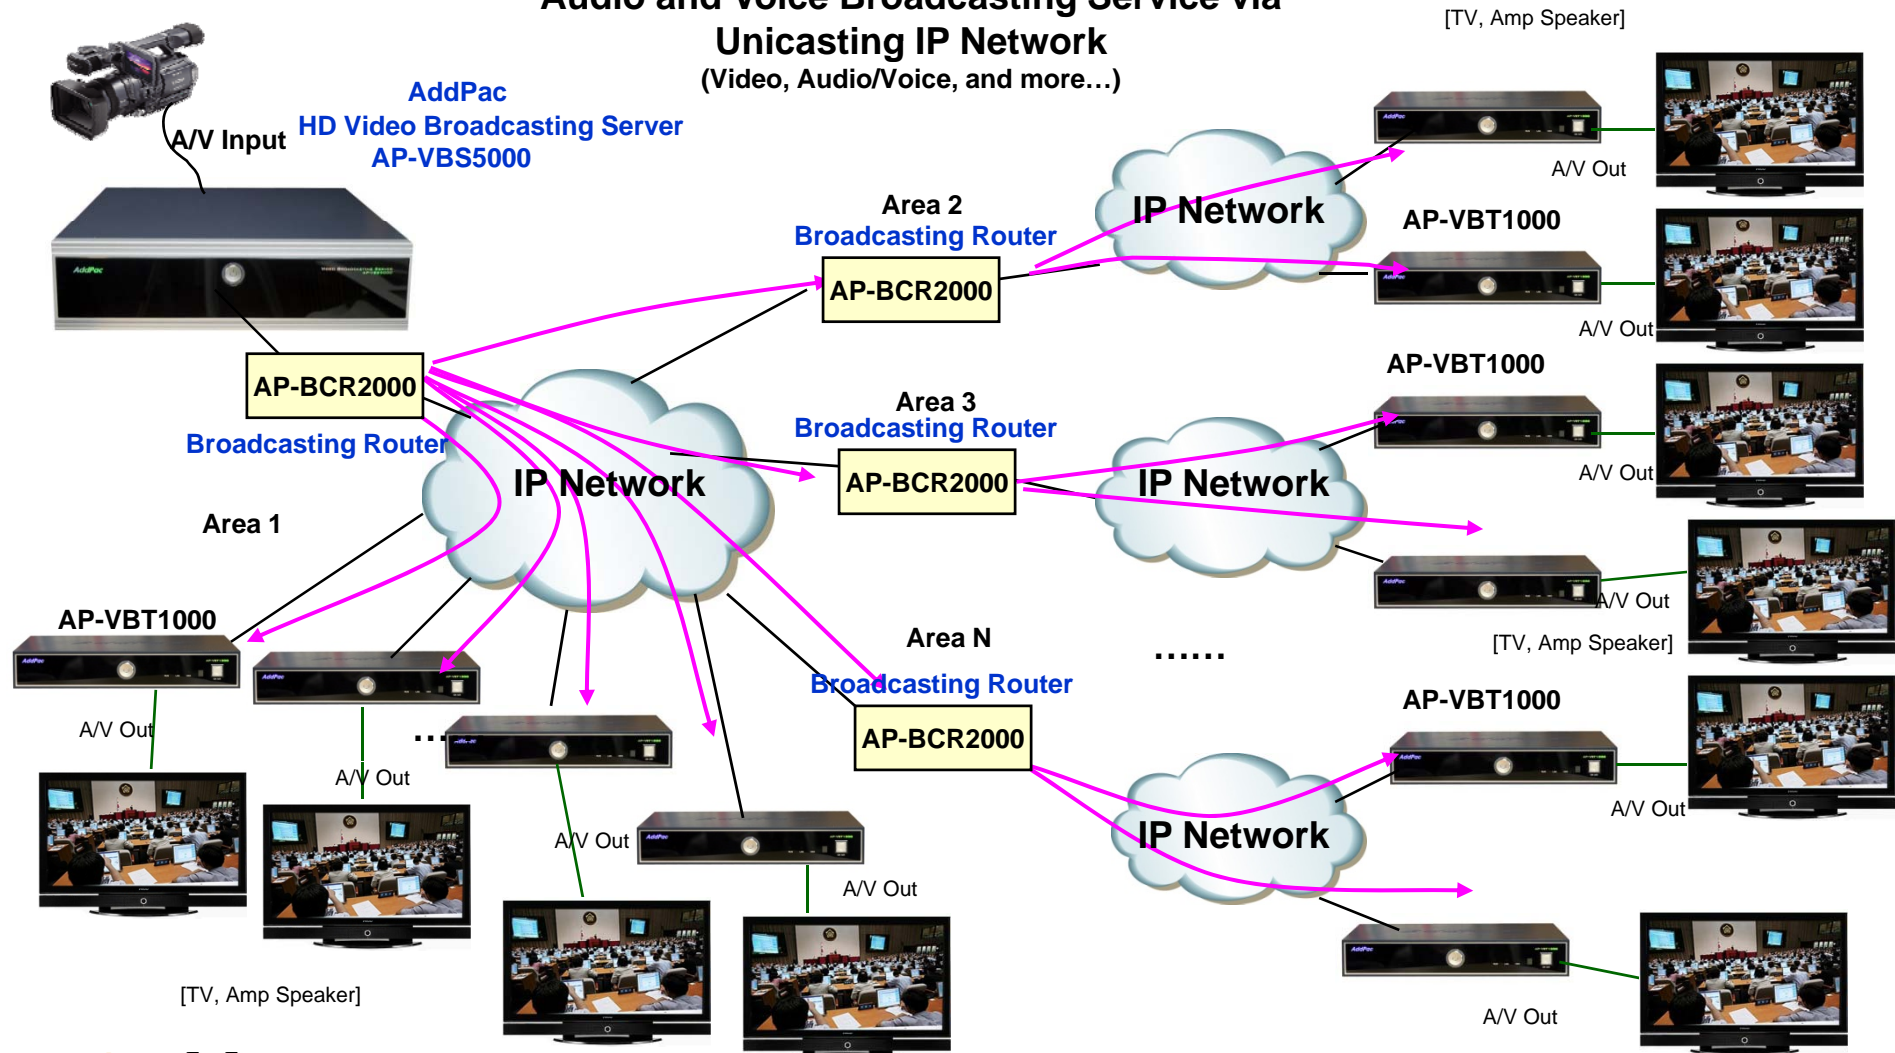

Product Overview

AP-VBT1000A HD Video Broadcasting Terminal

- IP based Audio/Video Broadcasting Solution
- Video on Demand Service Solution
- IP based Video Recording and Video Replay Solution
- **Additional Audio Output Port for Emergency Audio Broadcasting**
- High-performance Video, Audio, and Voice Service
- Firmware Upgradeable Architecture
- Video Solution with Outstanding Network Service Capability
- Audio/Video Privacy Protection

Hardware Specification

AP-VBT1000A HD Video Broadcasting Terminal

High-end
Video
Processor

- **High-End Audio/Video Processor**
- **Main Chassis**
 - **Power On/Off Switch (Front Panel)**
 - **Remote Controller Sensor (Front Panel)**
 - **On-AIR Indication LAMP (Front Panel)**
 - **Network Interface**
 - Two(2) 10/100Mbps Fast Ethernet
 - Two(2) USB 2.0 Interface
 - One(1) RS-232C Console (RJ45)
 - IR-Out Interface for External TV Control
 - **Powerful Video Interface**
 - S-Video, Component Output, DVI Interface
 - **High quality Audio and Voice Interface**
 - Stereo Audio Output Connector
 - S/PDIF RCA Interface, S/PIF Optical Interface
 - **High quality Audio and Voice Interface for Emergency Audio Broadcasting**
 - Stereo Audio Output Connector

Audio Real-time Broadcasting

AP-VBT1000A HD Video Broadcasting Terminal

Audio Broadcasting Service via IP Network

Audio/Video Real-time Broadcasting

AP-VBT1000A HD Video Broadcasting Terminal

Audio and Video Broadcasting Service via Multicasting IP Network (Video, Audio/Voice, and more...)

Audio/Video Real-time Broadcasting

AP-VBT1000A HD Video Broadcasting Terminal

Audio and Voice Broadcasting Service via Unicasting IP Network (Video, Audio/Voice, and more...)

Audio/Video Real-time Broadcasting + Emergency Audio Broadcasting