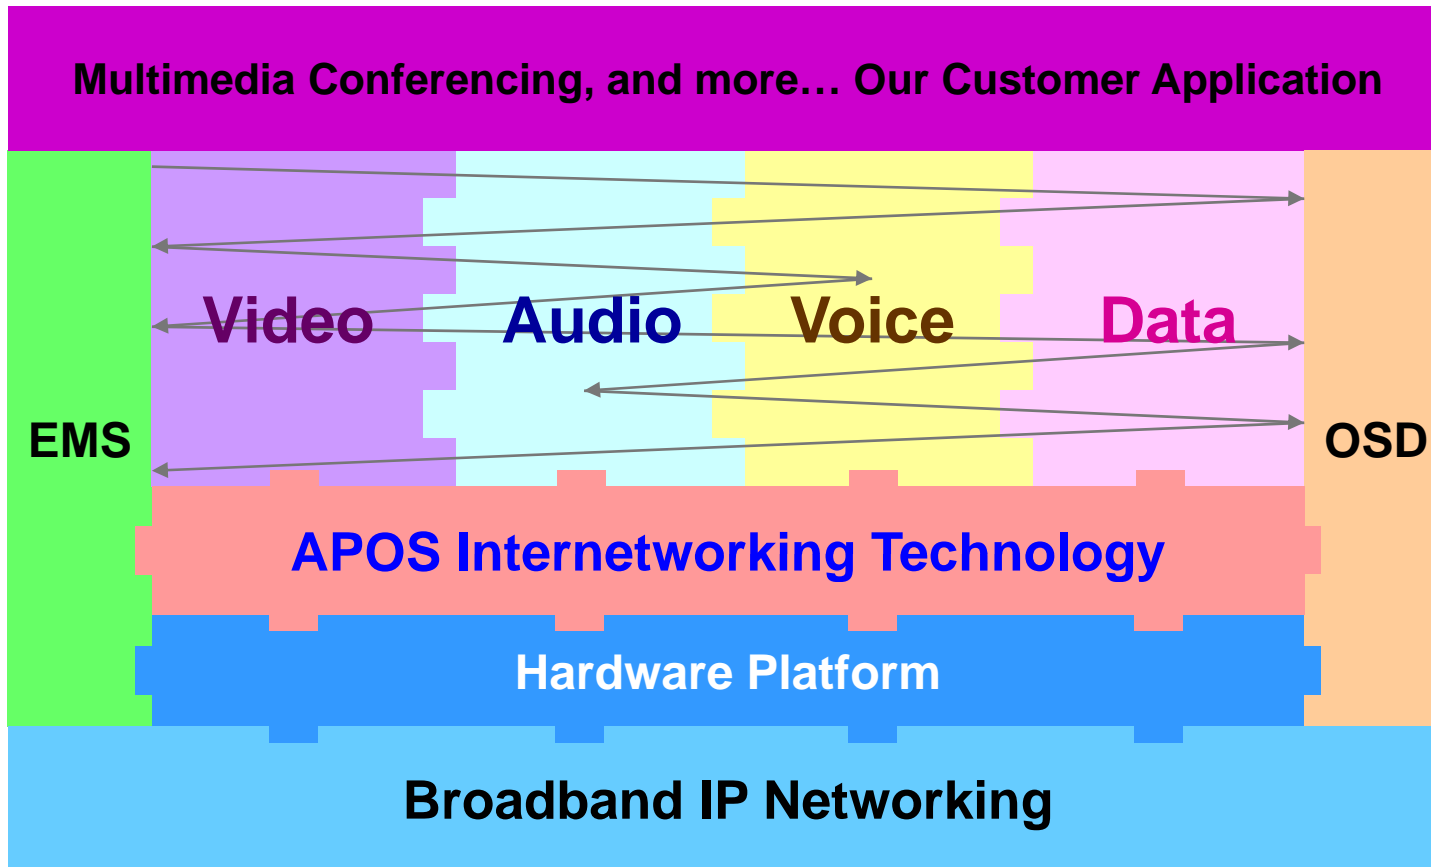

Product Overview

AP-VBT1000A HD Video Broadcasting Terminal

- IP based Audio/Video Broadcasting Solution
- Video on Demand Service Solution
- IP based Video Recording and Video Replay Solution
- **Additional Audio Output Port for Emergency Audio Broadcasting**
- High-performance Video, Audio, and Voice Service
- Firmware Upgradeable Architecture
- Video Solution with Outstanding Network Service Capability
- Audio/Video Privacy Protection

Product Highlights

AP-VBT1000A HD Video Broadcasting Terminal

IP based HD Video Broadcasting Terminal

AddPac

www.addpac.com

Multimedia Service

AP-VBT1000A HD Video Broadcasting Terminal

- APOS : AddPac Internetworking Operating System
- OSD : On- Screen Display
- EMS : Element Management System

Hardware Specification

AP-VBT1000A HD Video Broadcasting Terminal

High-end
Video
Processor

- **High-End Audio/Video Processor**
- **Main Chassis**
 - **Power On/Off Switch (Front Panel)**
 - **Remote Controller Sensor (Front Panel)**
 - **On-AIR Indication LAMP (Front Panel)**
 - **Network Interface**
 - Two(2) 10/100Mbps Fast Ethernet
 - Two(2) USB 2.0 Interface
 - One(1) RS-232C Console (RJ45)
 - IR-Out Interface for External TV Control
 - **Powerful Video Interface**
 - S-Video, Component Output, DVI Interface
 - **High quality Audio and Voice Interface**
 - Stereo Audio Output Connector
 - S/PDIF RCA Interface, S/PIF Optical Interface
 - **High quality Audio and Voice Interface for Emergency Audio Broadcasting**
 - Stereo Audio Output Connector