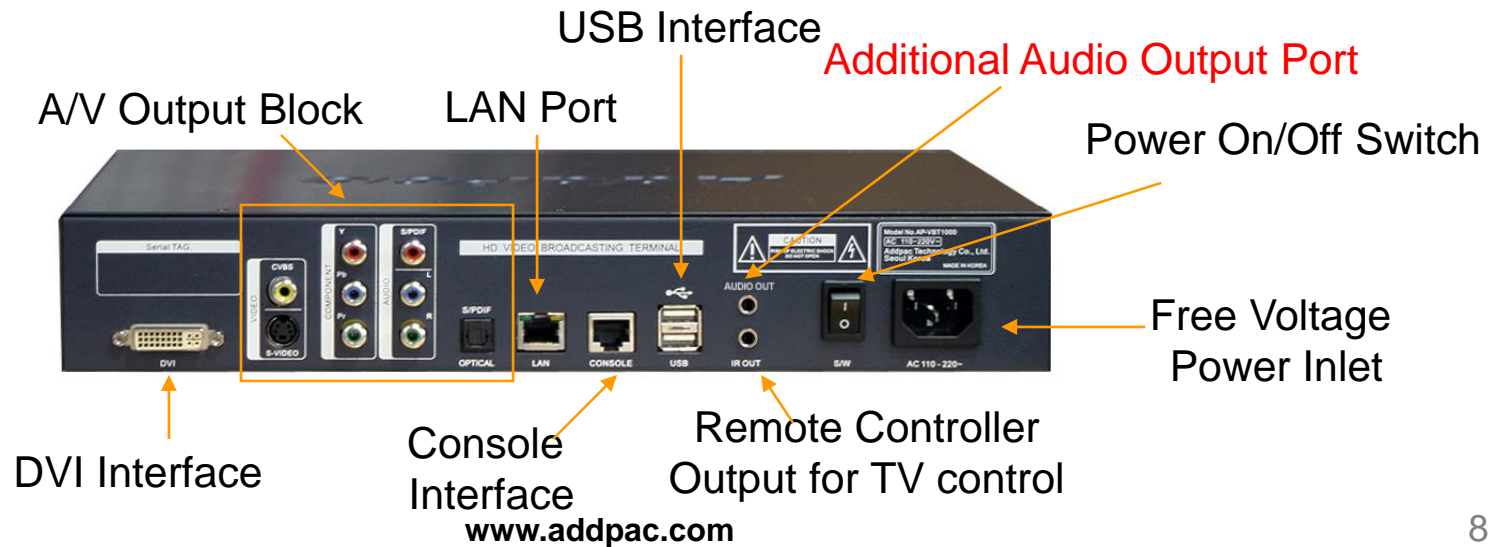

Hardware Specification

AP-VBT1000A HD Video Broadcasting Terminal

High-end
Video
Processor

- **High-End Audio/Video Processor**
- **Main Chassis**
 - **Power On/Off Switch (Front Panel)**
 - **Remote Controller Sensor (Front Panel)**
 - **On-AIR Indication LAMP (Front Panel)**
 - **Network Interface**
 - Two(2) 10/100Mbps Fast Ethernet
 - Two(2) USB 2.0 Interface
 - One(1) RS-232C Console (RJ45)
 - IR-Out Interface for External TV Control
 - **Powerful Video Interface**
 - S-Video, Component Output, DVI Interface
 - **High quality Audio and Voice Interface**
 - Stereo Audio Output Connector
 - S/PDIF RCA Interface, S/PIF Optical Interface
 - **High quality Audio and Voice Interface for Emergency Audio Broadcasting**
 - Stereo Audio Output Connector

Hardware Specification

AP-VBT1000A HD Video Broadcasting Terminal

Software Service

AP-VBT1000A HD Video Broadcasting Terminal

- **Built-in AddPac APOS Internetworking Software**
 - Scalability, Functionality, and Stability Features
 - Video Traffic QoS Control
- **Programmable Video, Audio, and Voice Services**
 - Video Codec, Audio, and Voice Codec
- **Firmware Upgradeable DSP Architecture**
- **OSD (On-screen Display) Function Support**
- **Industry Standard IP based Network Protocol Features**
- **AP-MBMS (Multi-media Broadcasting Management System) Solution**
 - Server and Client Architecture
 - JAVA based EMS Solution
 - Broadcast Status Monitoring, Scheduling, Login Management, and Remote System Management Support
 - Intel Pentium Machine with MS Window Server OS and MS-SQL