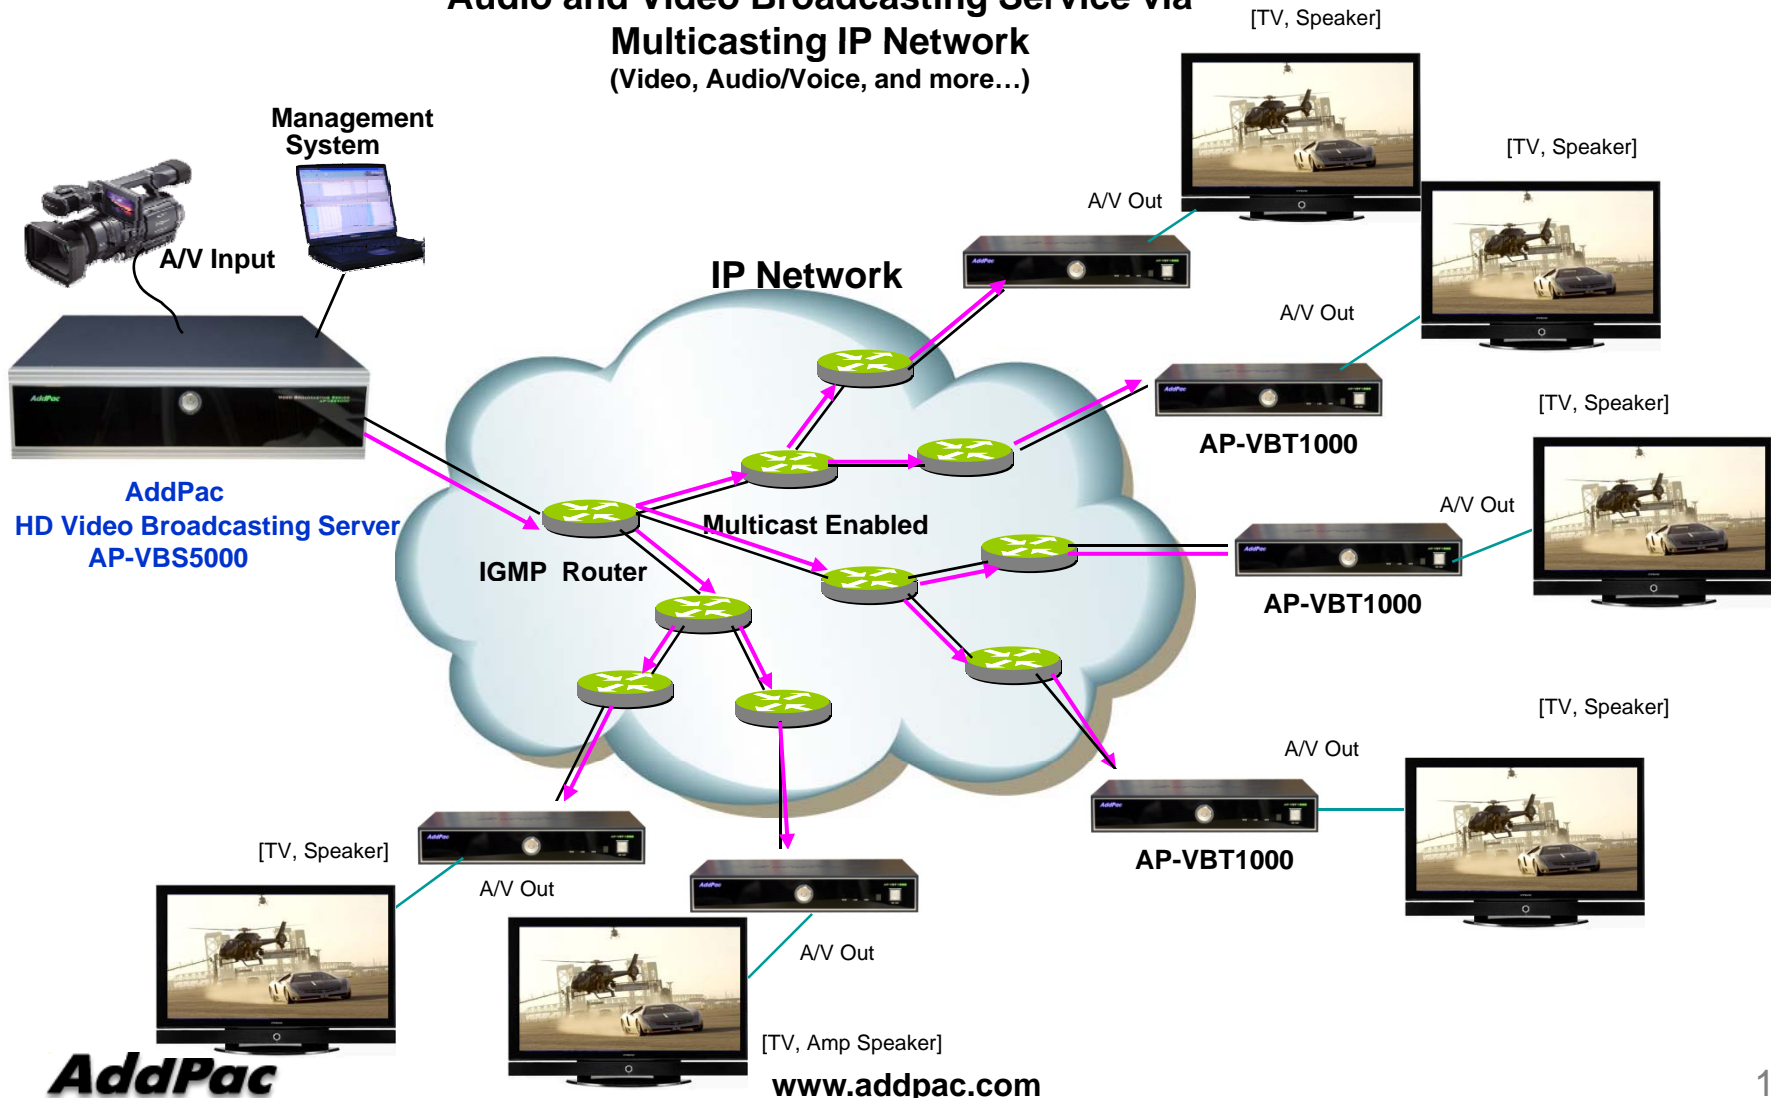

Hardware Specification

AP-VBT1000A HD Video Broadcasting Terminal

High-end
Video
Processor

- **High-End Audio/Video Processor**
- **Main Chassis**
 - **Power On/Off Switch (Front Panel)**
 - **Remote Controller Sensor (Front Panel)**
 - **On-AIR Indication LAMP (Front Panel)**
 - **Network Interface**
 - Two(2) 10/100Mbps Fast Ethernet
 - Two(2) USB 2.0 Interface
 - One(1) RS-232C Console (RJ45)
 - IR-Out Interface for External TV Control
 - **Powerful Video Interface**
 - S-Video, Component Output, DVI Interface
 - **High quality Audio and Voice Interface**
 - Stereo Audio Output Connector
 - S/PDIF RCA Interface, S/PIF Optical Interface
 - **High quality Audio and Voice Interface for Emergency Audio Broadcasting**
 - Stereo Audio Output Connector

AP-VBT1000A HD Video Broadcasting Terminal

Application Area

- Audio Real-time Broadcasting
- Audio/Video Real-time Broadcasting
- Audio/Video Real-time Broadcasting + Emergency Audio broadcasting
- Video on Demand Application

Audio Real-time Broadcasting

AP-VBT1000A HD Video Broadcasting Terminal

Audio Broadcasting Service via IP Network

Audio/Video Real-time Broadcasting

AP-VBT1000A HD Video Broadcasting Terminal

Audio and Video Broadcasting Service via Multicasting IP Network (Video, Audio/Voice, and more...)

Audio/Video Real-time Broadcasting

AP-VBT1000A HD Video Broadcasting Terminal

Audio and Voice Broadcasting Service via Unicasting IP Network (Video, Audio/Voice, and more...)

Audio/Video Real-time Broadcasting + Emergency Audio Broadcasting