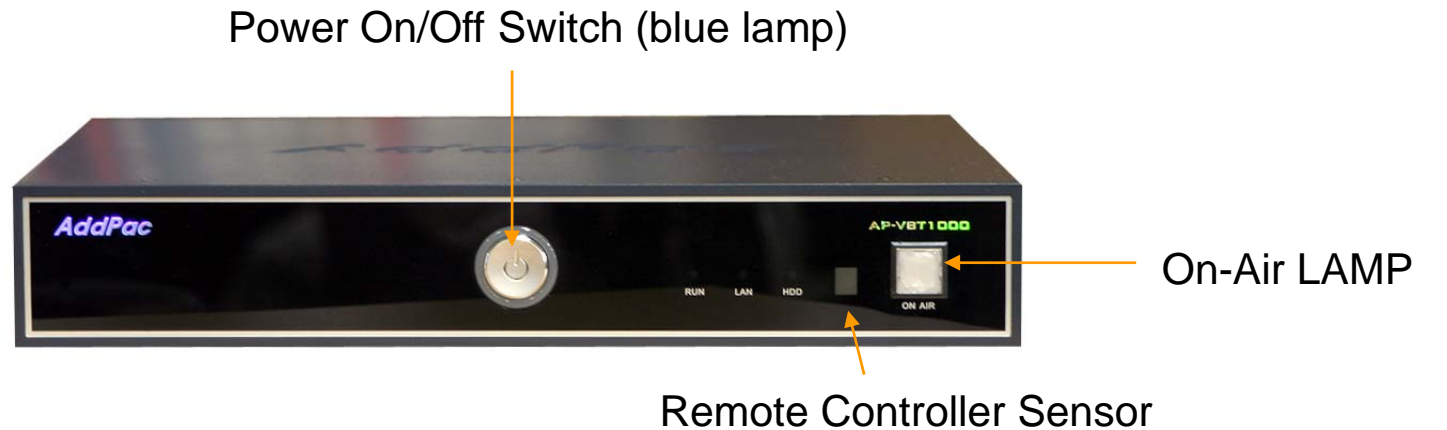

Hardware Specification

AP-VBT1000A HD Video Broadcasting Terminal

High-end
Video
Processor

- **High-End Audio/Video Processor**
- **Main Chassis**
 - **Power On/Off Switch (Front Panel)**
 - **Remote Controller Sensor (Front Panel)**
 - **On-AIR Indication LAMP (Front Panel)**
 - **Network Interface**
 - Two(2) 10/100Mbps Fast Ethernet
 - Two(2) USB 2.0 Interface
 - One(1) RS-232C Console (RJ45)
 - IR-Out Interface for External TV Control
 - **Powerful Video Interface**
 - S-Video, Component Output, DVI Interface
 - **High quality Audio and Voice Interface**
 - Stereo Audio Output Connector
 - S/PDIF RCA Interface, S/PIF Optical Interface
 - **High quality Audio and Voice Interface for Emergency Audio Broadcasting**
 - Stereo Audio Output Connector

Hardware Specification

AP-VBT1000A HD Video Broadcasting Terminal

Software Service

AP-VBT1000A HD Video Broadcasting Terminal

- **Built-in AddPac APOS Internetworking Software**
 - Scalability, Functionality, and Stability Features
 - Video Traffic QoS Control
- **Programmable Video, Audio, and Voice Services**
 - Video Codec, Audio, and Voice Codec
- **Firmware Upgradeable DSP Architecture**
- **OSD (On-screen Display) Function Support**
- **Industry Standard IP based Network Protocol Features**
- **AP-MBMS (Multi-media Broadcasting Management System) Solution**
 - Server and Client Architecture
 - JAVA based EMS Solution
 - Broadcast Status Monitoring, Scheduling, Login Management, and Remote System Management Support
 - Intel Pentium Machine with MS Window Server OS and MS-SQL