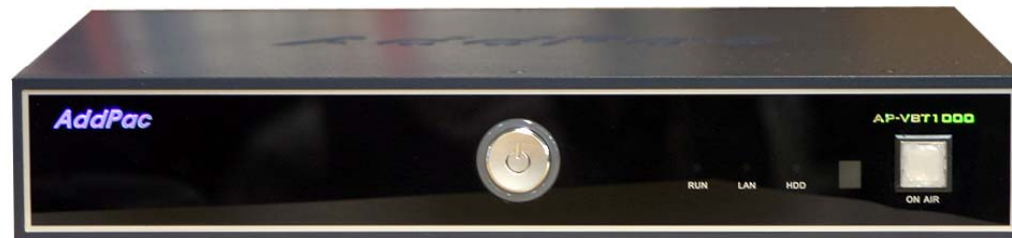

# Contents

- IP Video Broadcasting Service Diagram
- IP Video Broadcasting Terminal Comparison Table
- IP Video Phone Series
  - AP-VBT1000 : HD Terminal
  - AP-VBT1000A : HD Terminal, Secondary Audio Port
  - AP-VBT1000S : SD Terminal

# IP Video Broadcasting Terminal Comparison Table

	AP-VBT1000	AP-VBT1000A	AP-VBT1000S
			
Video Resolution	SD, HD, Full HD	SD, HD, Full HD	SD
Video Codec	H.264, MPEG4	H.264, MPEG4	H.264, MPEG4
Audio Codec	G.711, etc	G.711, etc	G.711, etc
Transport Protocol	RTP/RSTP	RTP/RTSP	RTP/RTSP
Video Output Interface	RCA, S-Video, Component, DVI	RCA, S-Video, Component, DVI	RCA, S-Video, Component,
Audio Output Interface	Stereo Audio Output, S/PDIF Optical Interface	Stereo Audio Output, S/PDIF Optical Interface	Stereo Audio Output, S/PDIF Optical Interface
IR-Out Interface for External TV control	Support	Support	Support
LAN Port	1	1	1
Secondary Audio Port	N/A	Support	N/A

## AP-VBT1000 HD Video Broadcasting Terminal