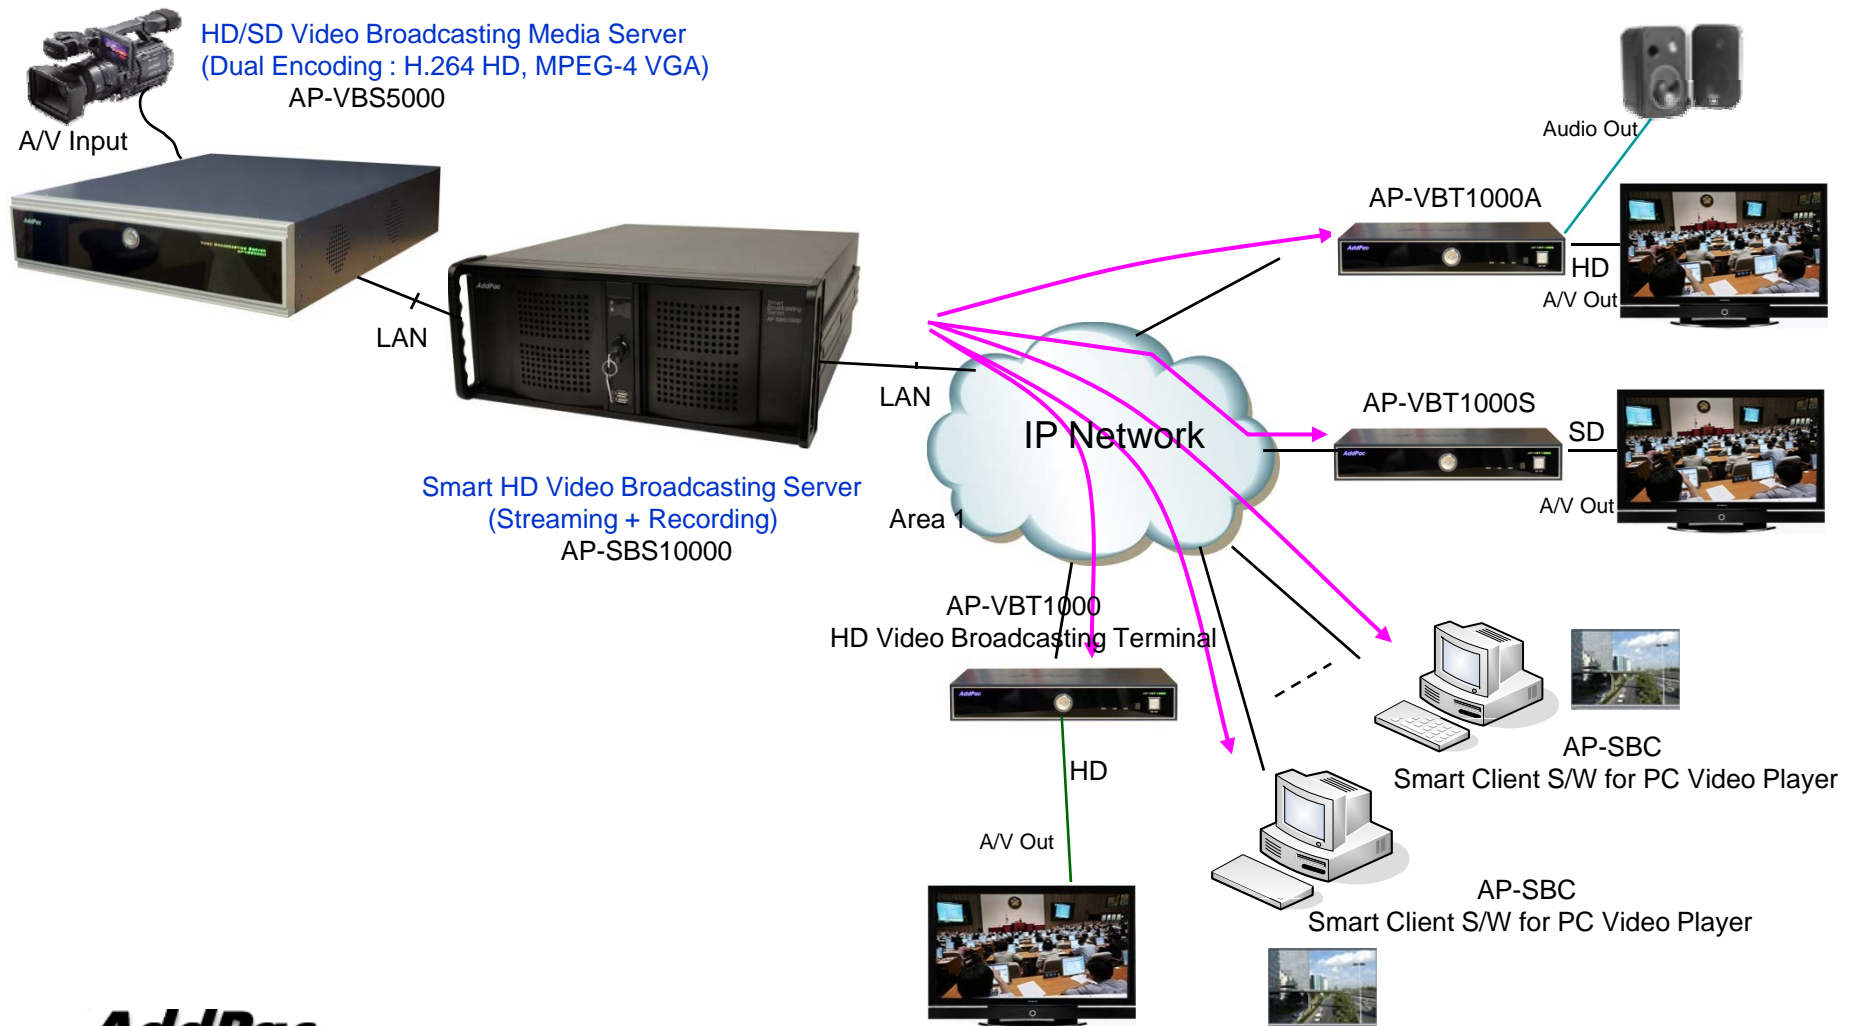

# Contents

- IP Video Broadcasting Service Diagram
- IP Video Broadcasting Terminal Comparison Table
- IP Video Phone Series
  - AP-VBT1000 : HD Terminal
  - AP-VBT1000A : HD Terminal, Secondary Audio Port
  - AP-VBT1000S : SD Terminal

# IP Video Broadcasting Service Diagram

# IP Video Broadcasting Terminal Comparison Table

	AP-VBT1000	AP-VBT1000A	AP-VBT1000S
			
Video Resolution	SD, HD, Full HD	SD, HD, Full HD	SD
Video Codec	H.264, MPEG4	H.264, MPEG4	H.264, MPEG4
Audio Codec	G.711, etc	G.711, etc	G.711, etc
Transport Protocol	RTP/RSTP	RTP/RTSP	RTP/RTSP
Video Output Interface	RCA, S-Video, Component, DVI	RCA, S-Video, Component, DVI	RCA, S-Video, Component,
Audio Output Interface	Stereo Audio Output, S/PDIF Optical Interface	Stereo Audio Output, S/PDIF Optical Interface	Stereo Audio Output, S/PDIF Optical Interface
IR-Out Interface for External TV control	Support	Support	Support
LAN Port	1	1	1
Secondary Audio Port	N/A	Support	N/A

### Hardware Specification

- High-End Audio/Video Processor
- Main Chassis
  - Power On/Off Switch (Front Panel)
  - Remote Controller Sensor (Front Panel)
  - On-AIR Indication LAMP (Front Panel)
  - Network Interface
    - Two(2) 10/100Mbps Fast Ethernet
    - Two(2) USB 2.0 Interface
    - One(1) RS-232C Console (RJ45)
    - IR-Out Interface for External TV Control
  - Powerful Video Interface
    - RCA, S-Video, Component Output, DVI Interface
  - High quality Audio and Voice Interface
    - Stereo Audio Output Connector
    - S/PDIF RCA Interface
    - S/PDIF Optical Interface