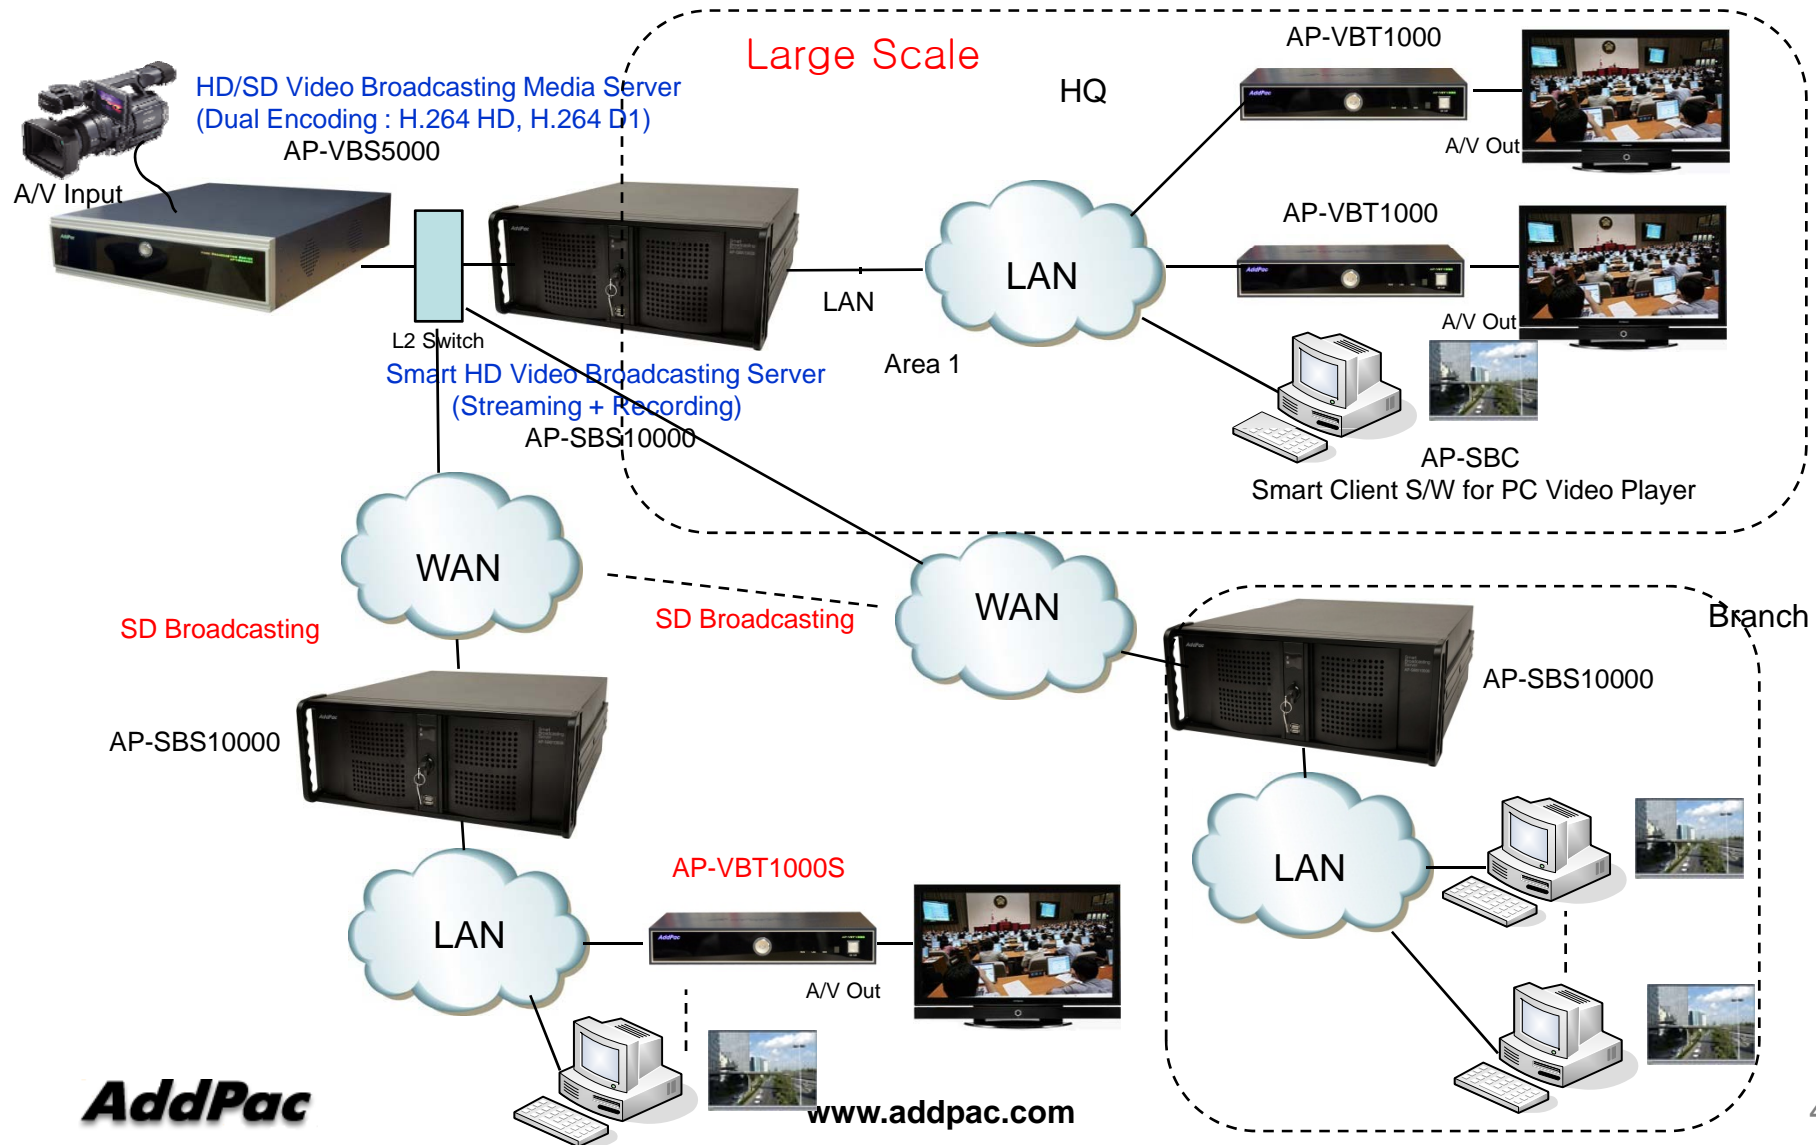

# Contents

- IP Video Broadcasting Service Diagram
- IP Video Broadcasting Terminal Comparison Table
- IP Video Phone Series
  - AP-VBT1000 : HD Terminal
  - AP-VBT1000A : HD Terminal, Secondary Audio Port
  - AP-VBT1000S : SD Terminal

# IP Video Broadcasting Service Diagram

# IP based Video Broadcasting Terminal