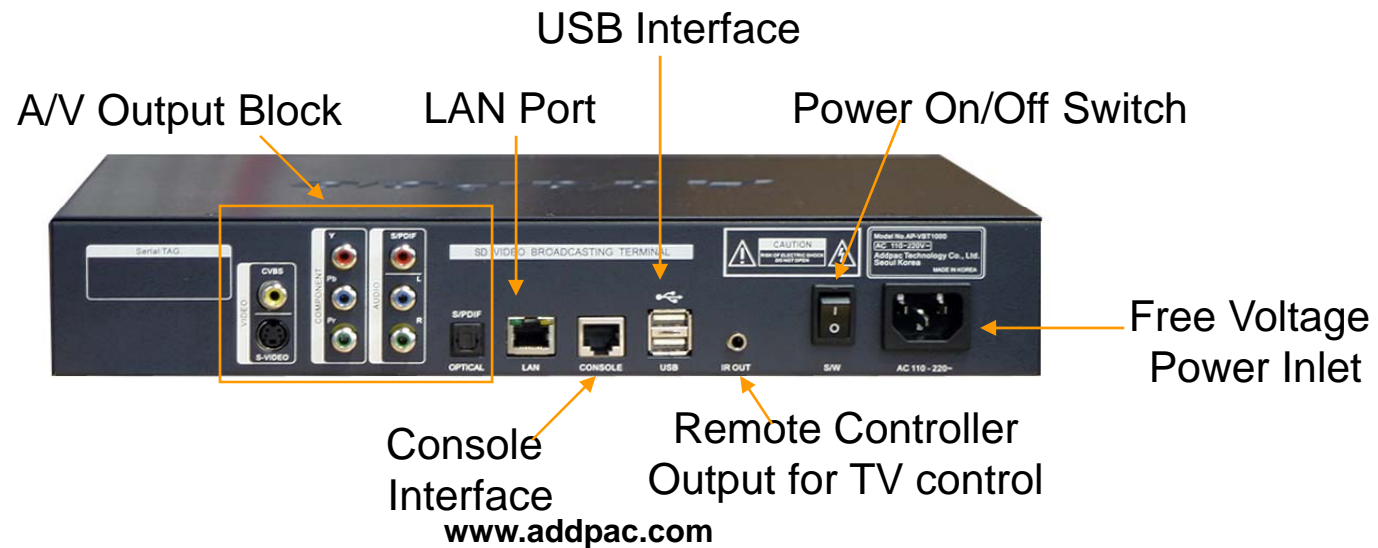

IP based Video Broadcasting Terminal

AP-VBT1000S SD Video Broadcasting Terminal