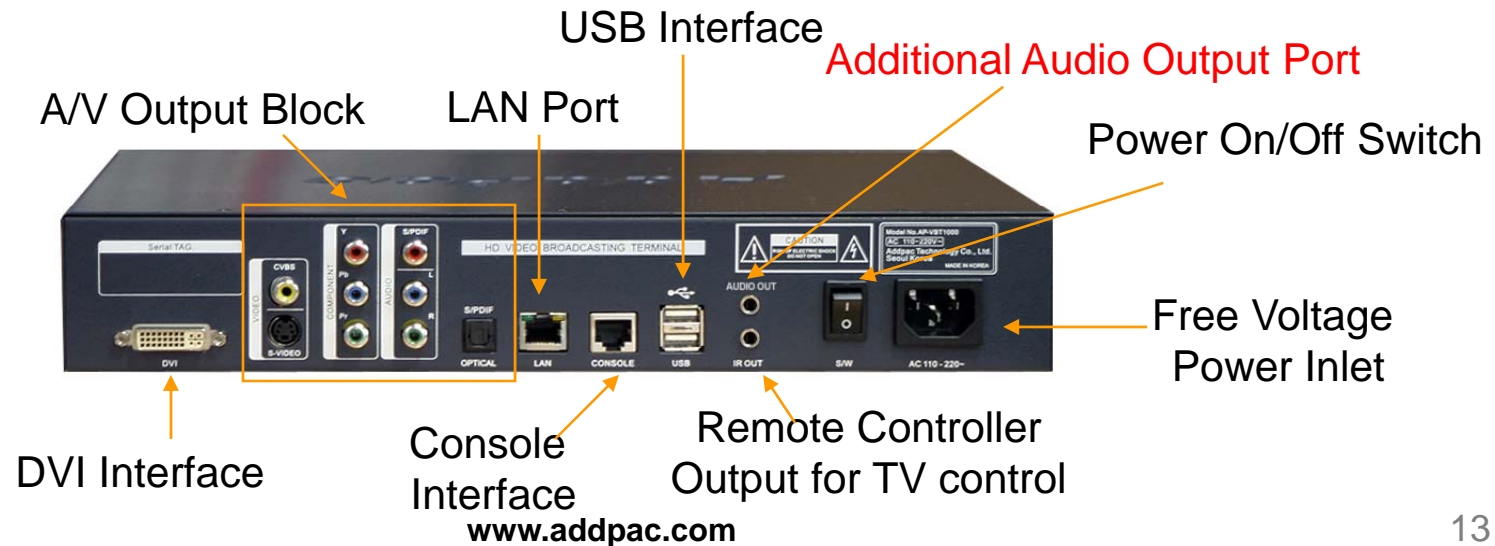

IP based Video Broadcasting Terminal

AP-VBT1000A HD Video Broadcasting Terminal

Hardware Specification

Power On/Off Switch (blue lamp)