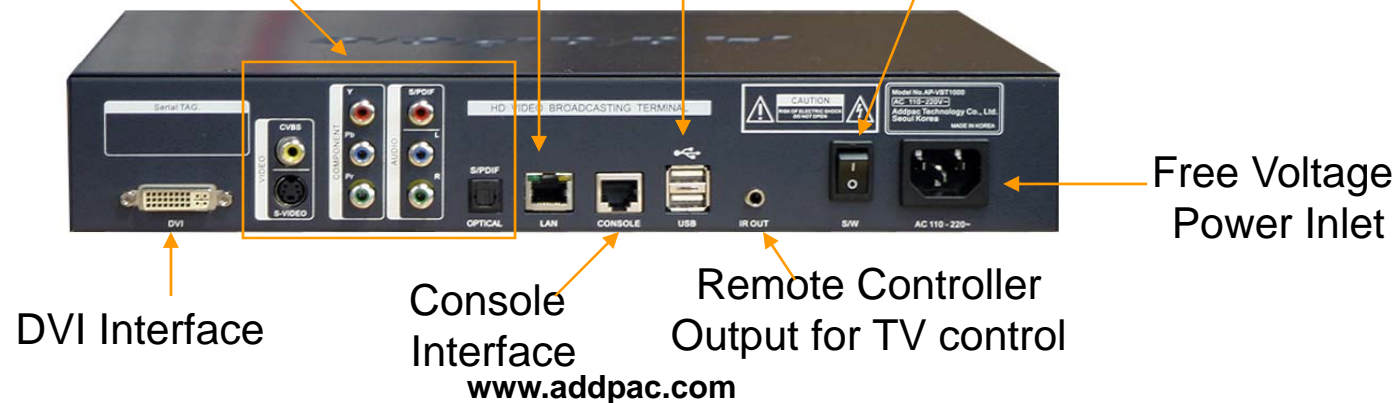

### Hardware Specification

- High-End Audio/Video Processor
- Main Chassis
  - Power On/Off Switch (Front Panel)
  - Remote Controller Sensor (Front Panel)
  - On-AIR Indication LAMP (Front Panel)
  - Network Interface
    - Two(2) 10/100Mbps Fast Ethernet
    - Two(2) USB 2.0 Interface
    - One(1) RS-232C Console (RJ45)
    - IR-Out Interface for External TV Control
  - Powerful Video Interface
    - RCA, S-Video, Component Output, DVI Interface
  - High quality Audio and Voice Interface
    - Stereo Audio Output Connector
    - S/PDIF RCA Interface
    - S/PDIF Optical Interface

# IP based Video Broadcasting Terminal

AP-VBT1000 HD Video Broadcasting Terminal

## Hardware Specification

Power On/Off Switch (blue lamp)

Remote Controller Sensor

USB Interface

A/V Output Block

LAN Port

Power On/Off Switch

DVI Interface

Console Interface

Remote Controller Output for TV control

**AddPac**

www.addpac.com