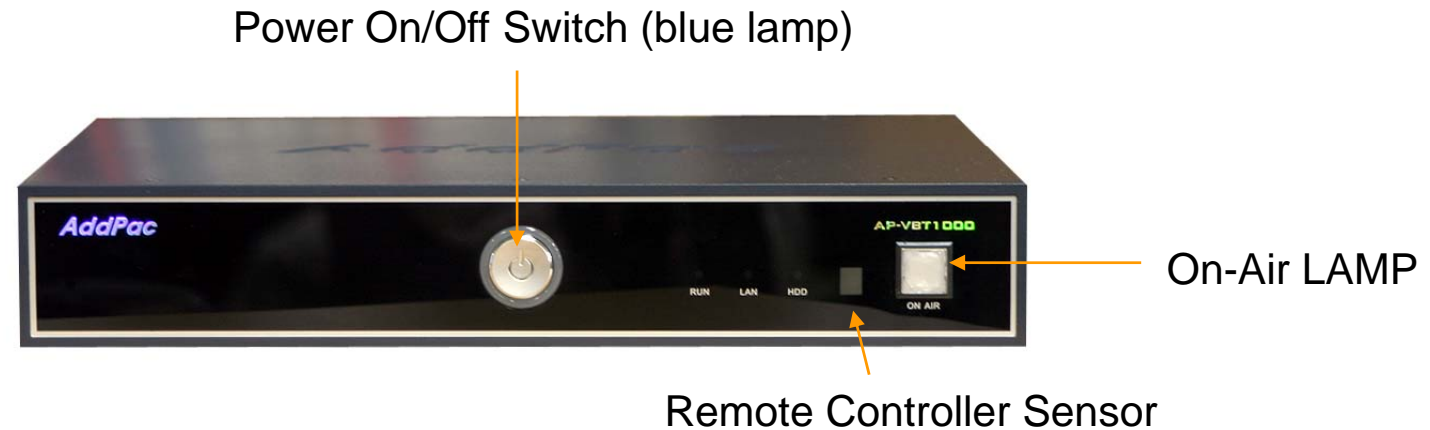

IP based Video Broadcasting Terminal

AP-VBT1000S SD Video Broadcasting Terminal