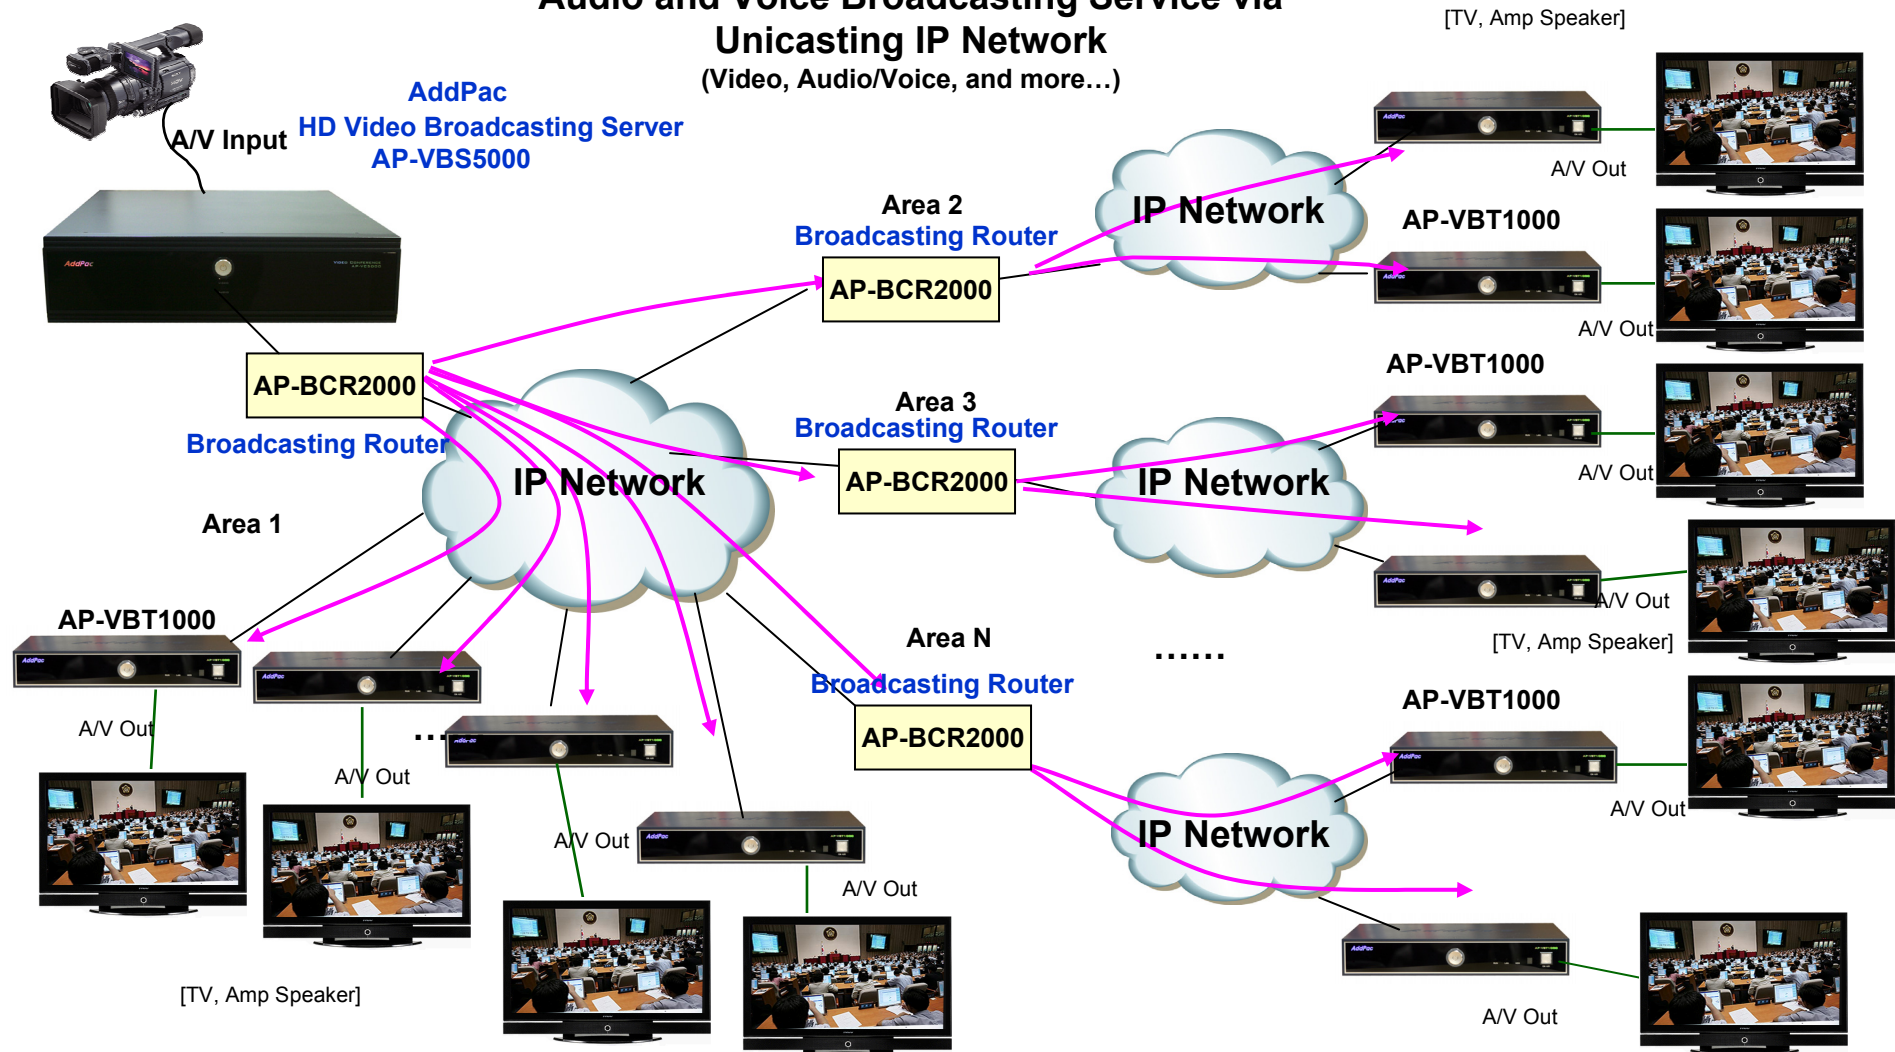

Hardware Specification

AP-VBT1000 HD Video Broadcasting Terminal

High-end
Video
Processor

- **High-End Audio/Video Processor**
- **Main Chassis**
 - **Power On/Off Switch (Front Panel)**
 - **Remote Controller Sensor (Front Panel)**
 - **On-AIR Indication LAMP (Front Panel)**
 - **Network Interface**
 - Two(2) 10/100Mbps Fast Ethernet
 - Two(2) USB 2.0 Interface
 - One(1) RS-232C Console (RJ45)
 - IR-Out Interface for External TV Control
 - **HDD Interface for Video Recording and Replay : AP-VBT1000B**
 - Optional 2.5 Inch Internal Hard Disk
 - **Powerful Video Interface**
 - S-Video, Component Output, DVI Interface
 - **High quality Audio and Voice Interface**
 - Stereo Audio Output Connector
 - S/PDIF RCA Interface
 - S/PDIF Optical Interface

AP-VBT1000 HD Video Broadcasting Terminal

Application Area

- Audio Real-time Broadcasting
- Audio/Video Real-time Broadcasting
- Video on Demand Application
- Local File Browsing and Video Replay (Option : Model B)

Audio Real-time Broadcasting

AP-VBT1000 HD Video Broadcasting Terminal

Audio Broadcasting Service via IP Network

Audio/Video Real-time Broadcasting

AP-VBT1000 HD Video Broadcasting Terminal

Audio and Video Broadcasting Service via Multicasting IP Network
(Video, Audio/Voice, and more...)

Audio/Video Real-time Broadcasting

AP-VBT1000 HD Video Broadcasting Terminal

Audio and Voice Broadcasting Service via Unicasting IP Network (Video, Audio/Voice, and more...)

Video on Demand Service

AP-VBT1000 HD Video Broadcasting Terminal