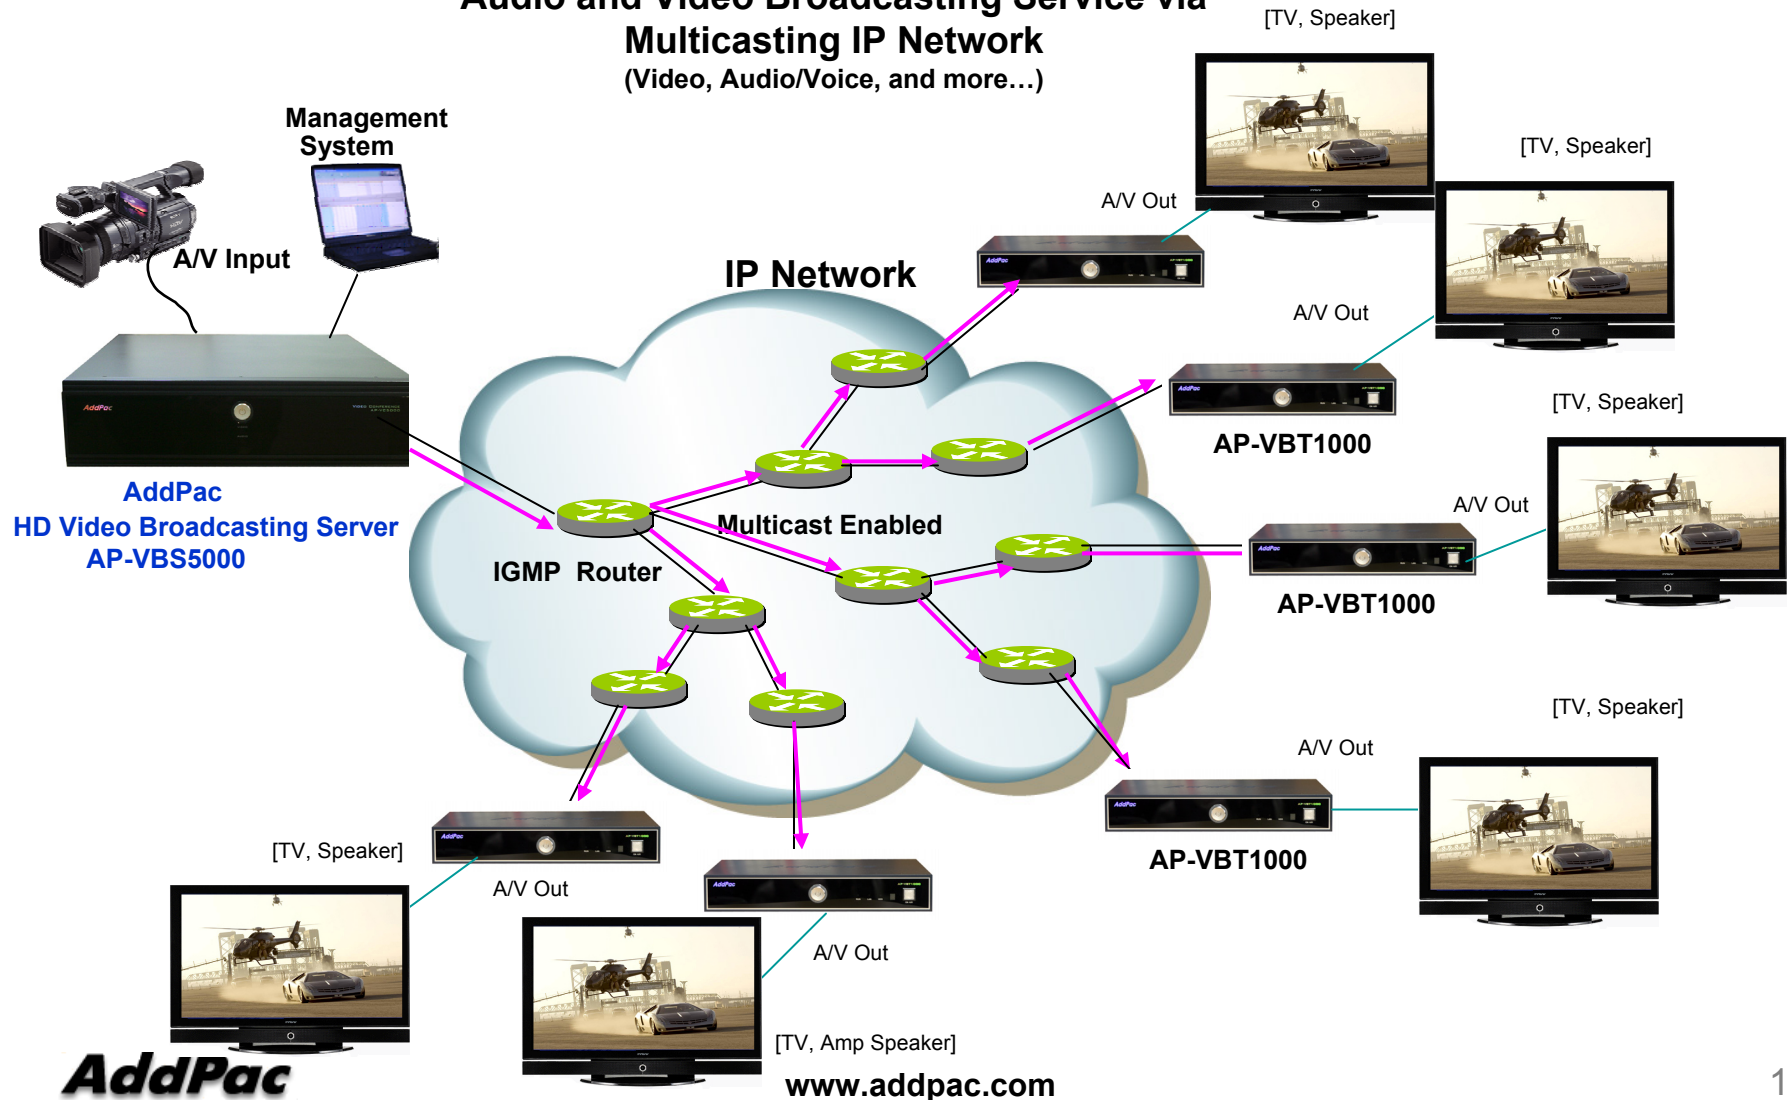

Product Overview

AP-VBT1000 HD Video Broadcasting Terminal

- IP based Audio/Video Broadcasting Solution
- Video on Demand Service Solution
- IP based Video Recording and Video Replay Solution
- High-performance Video, Audio, and Voice Service
- Firmware Upgradeable Architecture
- Video Solution with Outstanding Network Service Capability
- Audio/Video Privacy Protection

Hardware Specification

AP-VBT1000 HD Video Broadcasting Terminal

High-end
Video
Processor

- **High-End Audio/Video Processor**
- **Main Chassis**
 - **Power On/Off Switch (Front Panel)**
 - **Remote Controller Sensor (Front Panel)**
 - **On-AIR Indication LAMP (Front Panel)**
 - **Network Interface**
 - Two(2) 10/100Mbps Fast Ethernet
 - Two(2) USB 2.0 Interface
 - One(1) RS-232C Console (RJ45)
 - IR-Out Interface for External TV Control
 - **HDD Interface for Video Recording and Replay : AP-VBT1000B**
 - Optional 2.5 Inch Internal Hard Disk
 - **Powerful Video Interface**
 - S-Video, Component Output, DVI Interface
 - **High quality Audio and Voice Interface**
 - Stereo Audio Output Connector
 - S/PDIF RCA Interface
 - S/PDIF Optical Interface

Audio Real-time Broadcasting

AP-VBT1000 HD Video Broadcasting Terminal

Audio Broadcasting Service via IP Network

Audio/Video Real-time Broadcasting

AP-VBT1000 HD Video Broadcasting Terminal

Audio and Video Broadcasting Service via Multicasting IP Network
(Video, Audio/Voice, and more...)

Audio/Video Real-time Broadcasting

AP-VBT1000 HD Video Broadcasting Terminal

Audio and Voice Broadcasting Service via Unicasting IP Network (Video, Audio/Voice, and more...)

Video on Demand Service

AP-VBT1000 HD Video Broadcasting Terminal