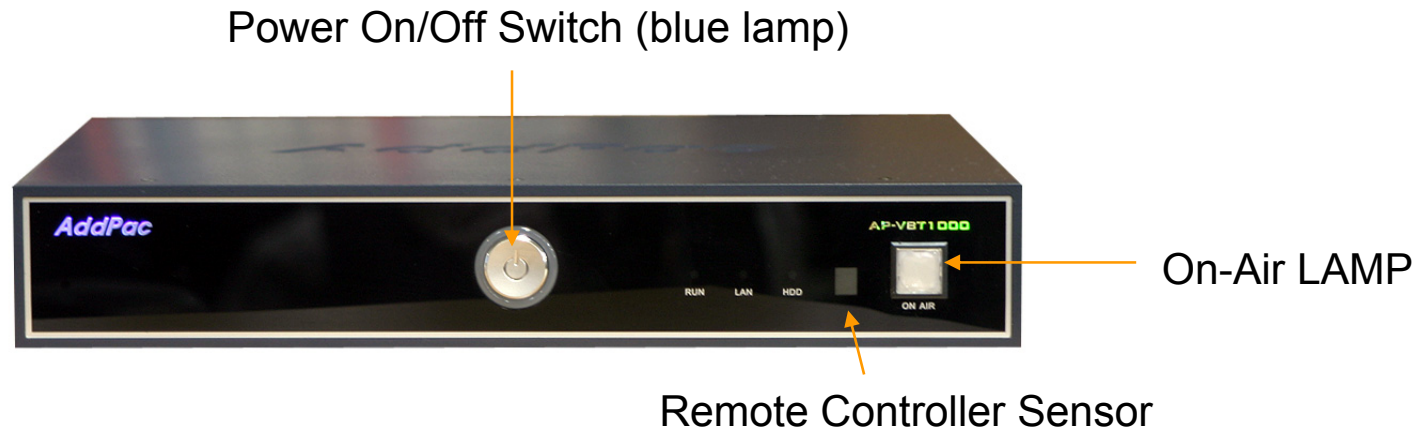

Hardware Specification

AP-VBT1000 HD Video Broadcasting Terminal

High-end
Video
Processor

- **High-End Audio/Video Processor**
- **Main Chassis**
 - **Power On/Off Switch (Front Panel)**
 - **Remote Controller Sensor (Front Panel)**
 - **On-AIR Indication LAMP (Front Panel)**
 - **Network Interface**
 - Two(2) 10/100Mbps Fast Ethernet
 - Two(2) USB 2.0 Interface
 - One(1) RS-232C Console (RJ45)
 - IR-Out Interface for External TV Control
 - **HDD Interface for Video Recording and Replay : AP-VBT1000B**
 - Optional 2.5 Inch Internal Hard Disk
 - **Powerful Video Interface**
 - S-Video, Component Output, DVI Interface
 - **High quality Audio and Voice Interface**
 - Stereo Audio Output Connector
 - S/PDIF RCA Interface
 - S/PDIF Optical Interface

Hardware Specification

AP-VBT1000 HD Video Broadcasting Terminal

Software Service

AP-VBT1000 HD Video Broadcasting Terminal

- **Built-in AddPac APOS Internetworking Software**
 - Scalability, Functionality, and Stability Features
 - Video Traffic QoS Control
- **Programmable Video, Audio, and Voice Services**
 - Video Codec, Audio, and Voice Codec
- **Firmware Upgradeable DSP Architecture**
- **OSD (On-screen Display) Function Support**
- **Industry Standard IP based Network Protocol Features**
- **AP-MBMS (Multi-media Broadcasting Management System) Solution**
 - Server and Client Architecture
 - JAVA based EMS Solution
 - Broadcast Status Monitoring, Scheduling, Login Management, and Remote System Management Support
 - Intel Pentium Machine with MS Window Server OS and MS-SQL