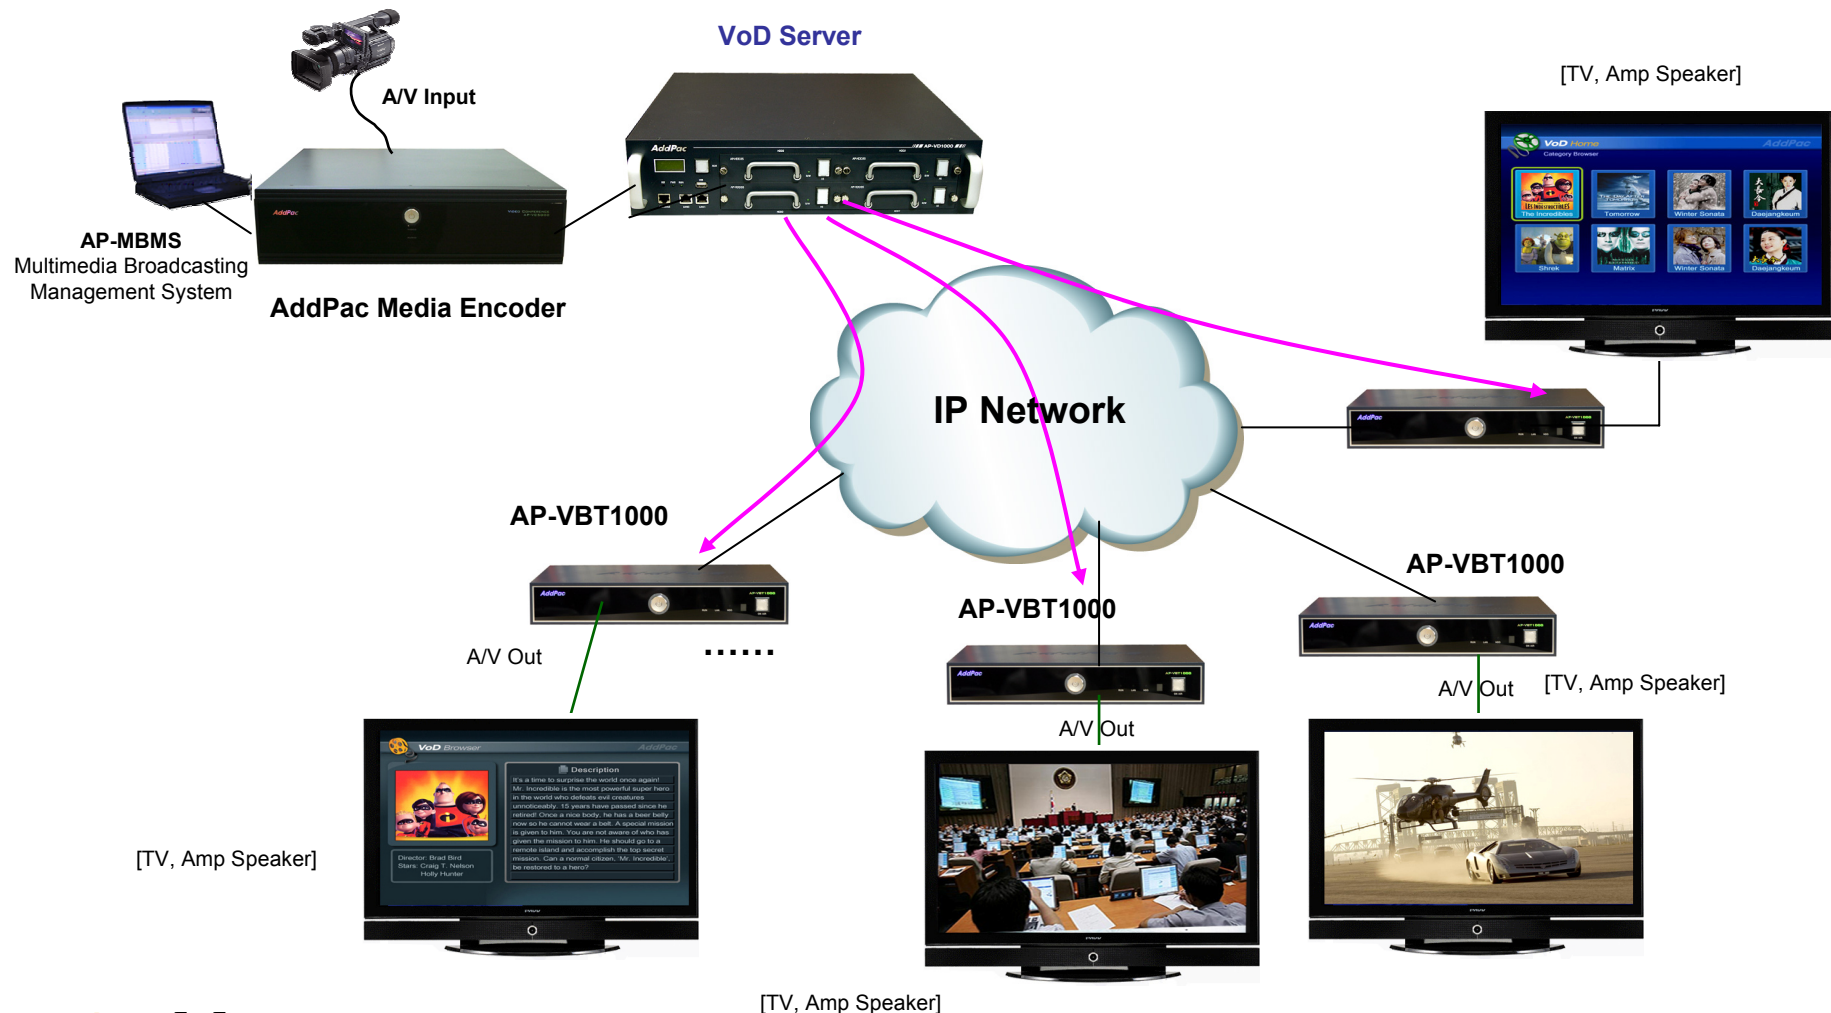

Hardware Specification

AP-VBT1000 HD Video Broadcasting Terminal

High-end
Video
Processor

- **High-End Audio/Video Processor**
- **Main Chassis**
 - **Power On/Off Switch (Front Panel)**
 - **Remote Controller Sensor (Front Panel)**
 - **On-AIR Indication LAMP (Front Panel)**
 - **Network Interface**
 - Two(2) 10/100Mbps Fast Ethernet
 - Two(2) USB 2.0 Interface
 - One(1) RS-232C Console (RJ45)
 - IR-Out Interface for External TV Control
 - **HDD Interface for Video Recording and Replay : AP-VBT1000B**
 - Optional 2.5 Inch Internal Hard Disk
 - **Powerful Video Interface**
 - S-Video, Component Output, DVI Interface
 - **High quality Audio and Voice Interface**
 - Stereo Audio Output Connector
 - S/PDIF RCA Interface
 - S/PDIF Optical Interface

Audio/Video Real-time Broadcasting

AP-VBT1000 HD Video Broadcasting Terminal

Audio and Voice Broadcasting Service via Unicasting IP Network (Video, Audio/Voice, and more...)

Video on Demand Service

AP-VBT1000 HD Video Broadcasting Terminal

AP-VBS5000

AP-BCR2000

AP-VBT1000

AP-VP500

Ordering Information

- **AP-VBT1000 Video Gateway Hardware**
 - AP-VBT1000 Video Gateway Main Body
 - High-performance Video Processor Architecture
 - 1-port 10/100Mbps Fast Ethernet and 1-port RS-232C Console
 - Two(2) USB Ports
 - S-Video, Component, DVI Video Output Interface
 - S/PDIF Audio Port (RCA, Optical), Stereo RCA Audio Output Interface
 - Including Network Cable Set & Power Supply Cable, Remote Controller, etc.
 - Option : 2.5 inch HDD (Model B)
- **Built-in APOS Internetworking Software for AP-VBT1000**
- **Including 1 Year Hardware Warranty**
- **Product Documents**
 - Install and Operation Guide (PDF)
- **Pricing**
 - AddPac Technology Regional Sales Manager
 - Authorized Sales and Marketing Representatives
 - Please Contact www.addpac.com