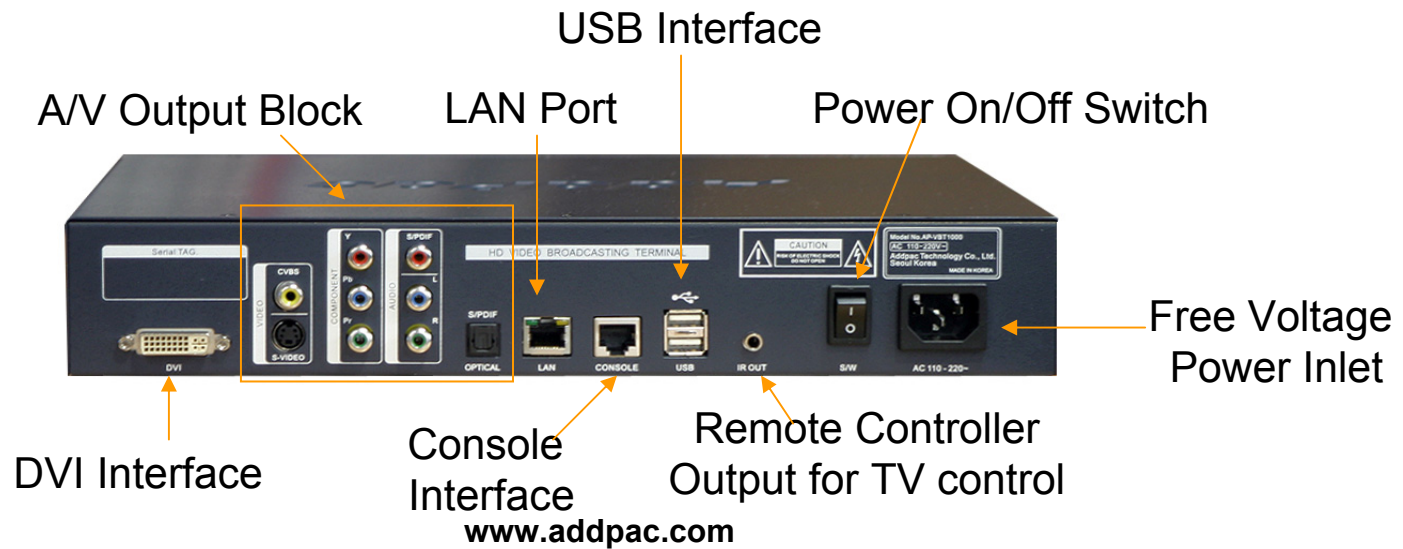

Hardware Specification

AP-VBT1000 HD Video Broadcasting Terminal

High-end
Video
Processor

- **High-End Audio/Video Processor**
- **Main Chassis**
 - **Power On/Off Switch (Front Panel)**
 - **Remote Controller Sensor (Front Panel)**
 - **On-AIR Indication LAMP (Front Panel)**
 - **Network Interface**
 - Two(2) 10/100Mbps Fast Ethernet
 - Two(2) USB 2.0 Interface
 - One(1) RS-232C Console (RJ45)
 - IR-Out Interface for External TV Control
 - **HDD Interface for Video Recording and Replay : AP-VBT1000B**
 - Optional 2.5 Inch Internal Hard Disk
 - **Powerful Video Interface**
 - S-Video, Component Output, DVI Interface
 - **High quality Audio and Voice Interface**
 - Stereo Audio Output Connector
 - S/PDIF RCA Interface
 - S/PDIF Optical Interface

Hardware Specification

AP-VBT1000 HD Video Broadcasting Terminal

Software Service

AP-VBT1000 HD Video Broadcasting Terminal

- **Built-in AddPac APOS Internetworking Software**
 - Scalability, Functionality, and Stability Features
 - Video Traffic QoS Control
- **Programmable Video, Audio, and Voice Services**
 - Video Codec, Audio, and Voice Codec
- **Firmware Upgradeable DSP Architecture**
- **OSD (On-screen Display) Function Support**
- **Industry Standard IP based Network Protocol Features**
- **AP-MBMS (Multi-media Broadcasting Management System) Solution**
 - Server and Client Architecture
 - JAVA based EMS Solution
 - Broadcast Status Monitoring, Scheduling, Login Management, and Remote System Management Support
 - Intel Pentium Machine with MS Window Server OS and MS-SQL