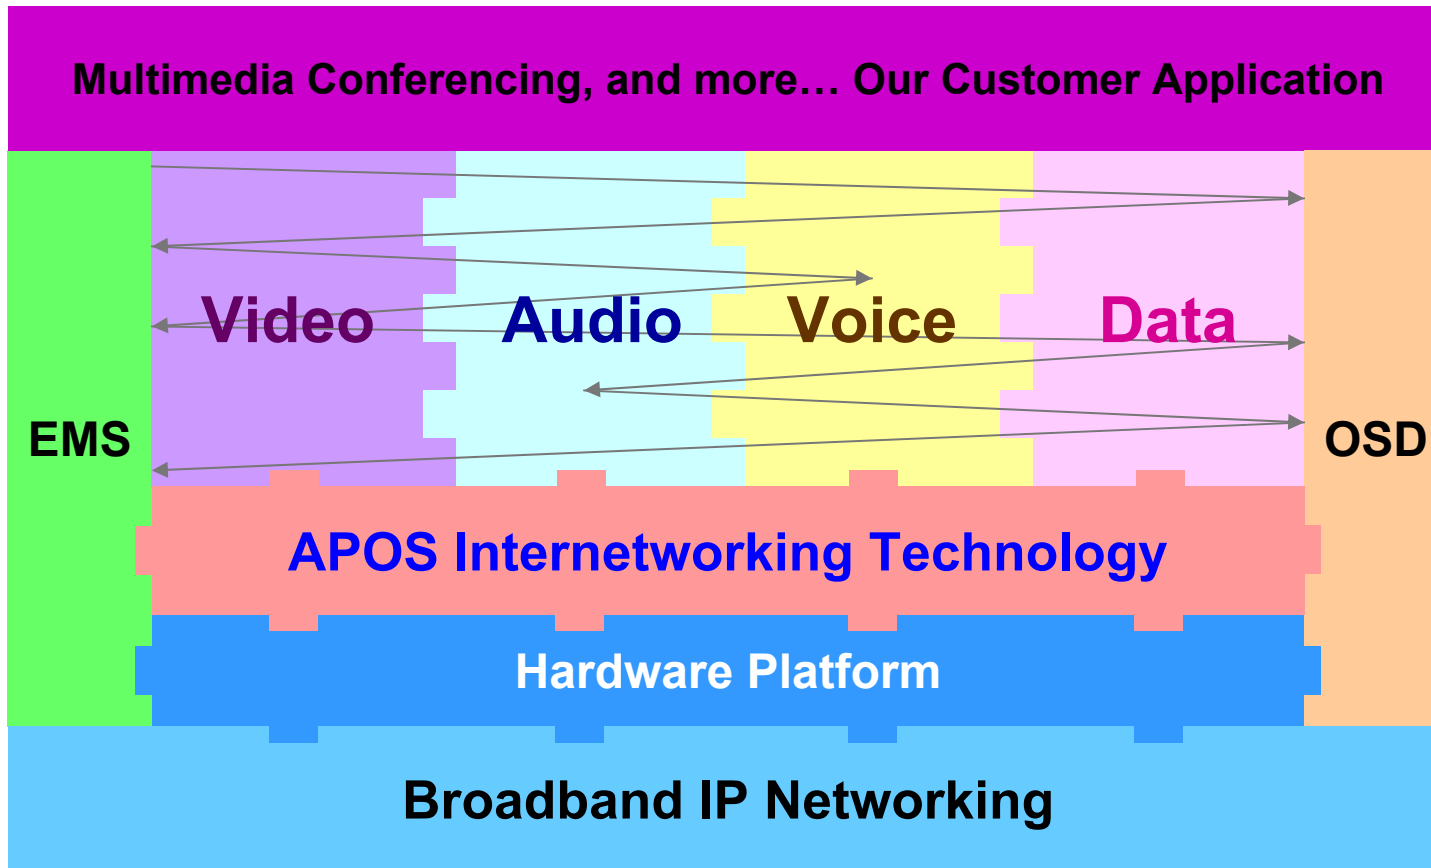

Product Overview

AP-VBT1000 HD Video Broadcasting Terminal

- IP based Audio/Video Broadcasting Solution
- Video on Demand Service Solution
- IP based Video Recording and Video Replay Solution
- High-performance Video, Audio, and Voice Service
- Firmware Upgradeable Architecture
- Video Solution with Outstanding Network Service Capability
- Audio/Video Privacy Protection

Product Highlights

AP-VBT1000 HD Video Broadcasting Terminal

IP based HD Video Broadcasting Terminal

AddPac

www.addpac.com

Multimedia Service

AP-VBT1000 HD Video Broadcasting Terminal

- APOS : AddPac Internetworking Operating System
- OSD : On- Screen Display
- EMS : Element Management System

Benefits and Features

AP-VBT1000 HD Video Broadcasting Terminal

- **High Quality Images up to 64kbps and 4Mbps**
- **High-performance Audio & Video Codec Support**
 - H.264, MPEG-4 Video Codec
 - Line IN/OUT : G.726, G.711, MP-3, AAC Audio Codec
- **Up to 30 frame/sec, 1280x720 HD Resolution**
- **RTP based Real-Time HD Broadcasting Service**
- HD Video Recording and Replay Service using Local HDD (Option)
- **IP based Network Protocol Support**
- **Video Application**
 - Audio & Video Broadcasting Solution
 - Video on Demand Service Solution

Hardware Specification

AP-VBT1000 HD Video Broadcasting Terminal

High-end
Video
Processor

- **High-End Audio/Video Processor**
- **Main Chassis**
 - **Power On/Off Switch (Front Panel)**
 - **Remote Controller Sensor (Front Panel)**
 - **On-AIR Indication LAMP (Front Panel)**
 - **Network Interface**
 - Two(2) 10/100Mbps Fast Ethernet
 - Two(2) USB 2.0 Interface
 - One(1) RS-232C Console (RJ45)
 - IR-Out Interface for External TV Control
 - **HDD Interface for Video Recording and Replay : AP-VBT1000B**
 - Optional 2.5 Inch Internal Hard Disk
 - **Powerful Video Interface**
 - S-Video, Component Output, DVI Interface
 - **High quality Audio and Voice Interface**
 - Stereo Audio Output Connector
 - S/PDIF RCA Interface
 - S/PDIF Optical Interface