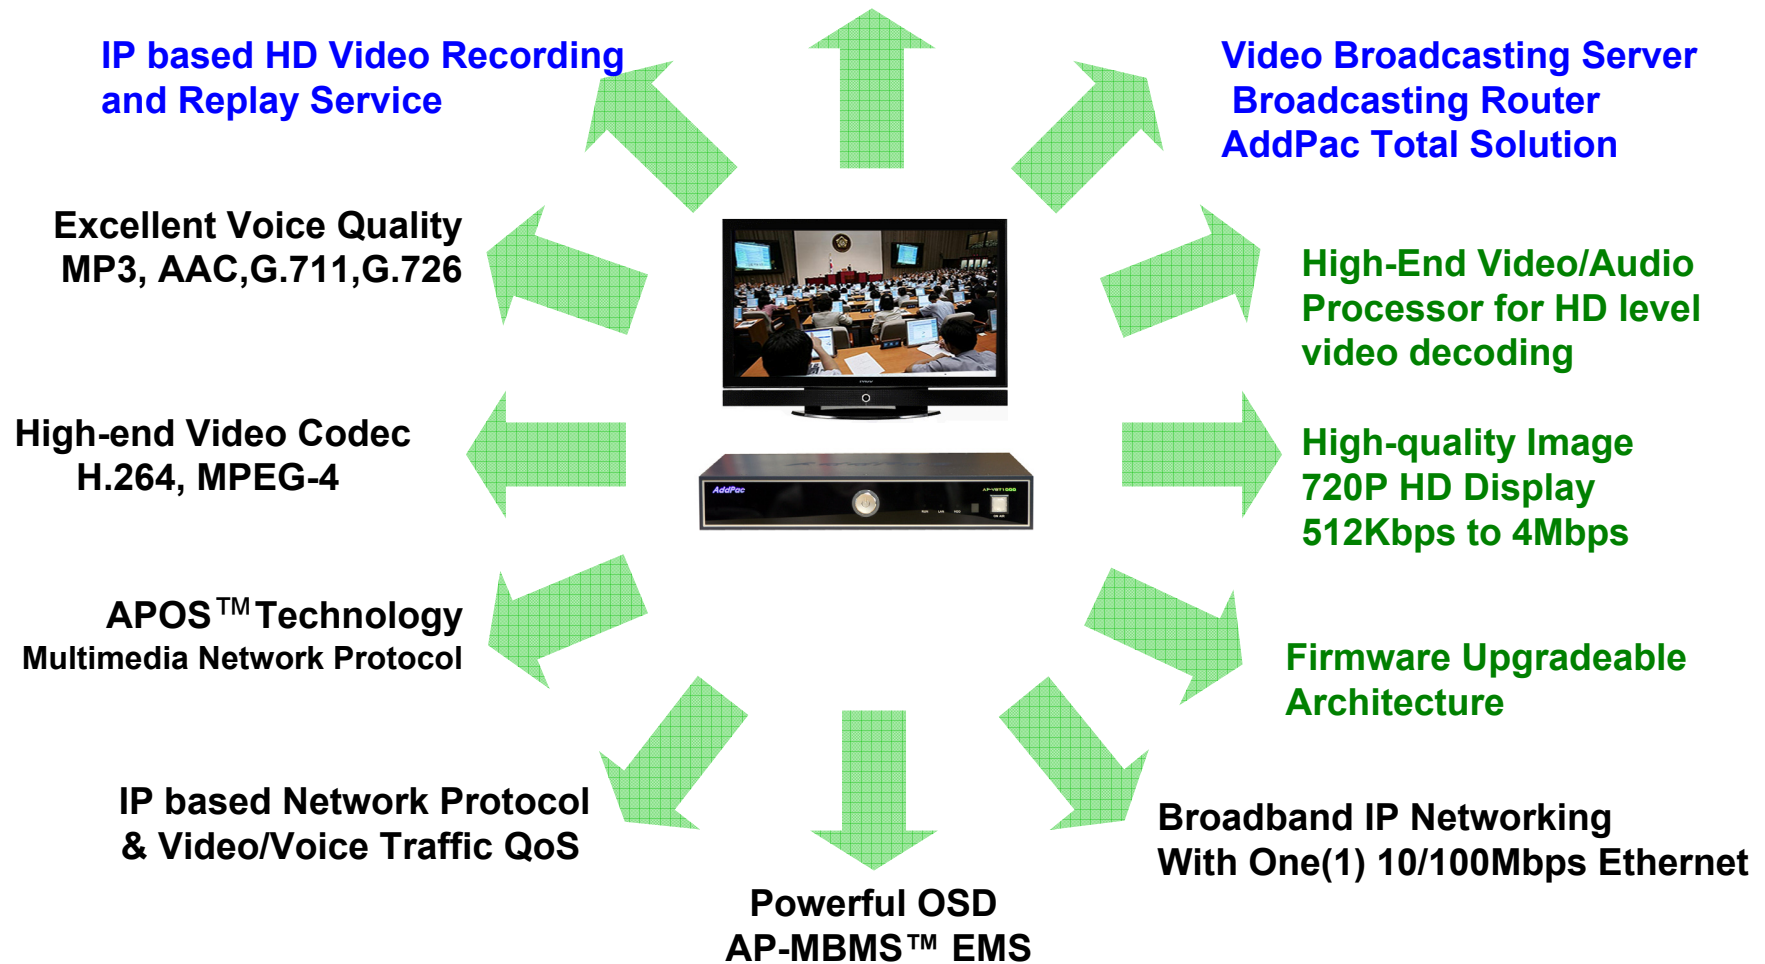

Product Overview

AP-VBT1000 HD Video Broadcasting Terminal

- IP based Audio/Video Broadcasting Solution
- Video on Demand Service Solution
- IP based Video Recording and Video Replay Solution
- High-performance Video, Audio, and Voice Service
- Firmware Upgradeable Architecture
- Video Solution with Outstanding Network Service Capability
- Audio/Video Privacy Protection

Product Highlights

AP-VBT1000 HD Video Broadcasting Terminal

IP based HD Video Broadcasting Terminal

AddPac

www.addpac.com

Multimedia Service

AP-VBT1000 HD Video Broadcasting Terminal

- APOS : AddPac Internetworking Operating System
- OSD : On- Screen Display
- EMS : Element Management System

Benefits and Features

AP-VBT1000 HD Video Broadcasting Terminal

- **High Quality Images up to 64kbps and 4Mbps**
- **High-performance Audio & Video Codec Support**
 - H.264, MPEG-4 Video Codec
 - Line IN/OUT : G.726, G.711, MP-3, AAC Audio Codec
- **Up to 30 frame/sec, 1280x720 HD Resolution**
- **RTP based Real-Time HD Broadcasting Service**
- HD Video Recording and Replay Service using Local HDD (Option)
- **IP based Network Protocol Support**
- **Video Application**
 - Audio & Video Broadcasting Solution
 - Video on Demand Service Solution

Hardware Specification

AP-VBT1000 HD Video Broadcasting Terminal

High-end
Video
Processor

- **High-End Audio/Video Processor**
- **Main Chassis**
 - **Power On/Off Switch (Front Panel)**
 - **Remote Controller Sensor (Front Panel)**
 - **On-AIR Indication LAMP (Front Panel)**
 - **Network Interface**
 - Two(2) 10/100Mbps Fast Ethernet
 - Two(2) USB 2.0 Interface
 - One(1) RS-232C Console (RJ45)
 - IR-Out Interface for External TV Control
 - **HDD Interface for Video Recording and Replay : AP-VBT1000B**
 - Optional 2.5 Inch Internal Hard Disk
 - **Powerful Video Interface**
 - S-Video, Component Output, DVI Interface
 - **High quality Audio and Voice Interface**
 - Stereo Audio Output Connector
 - S/PDIF RCA Interface
 - S/PDIF Optical Interface