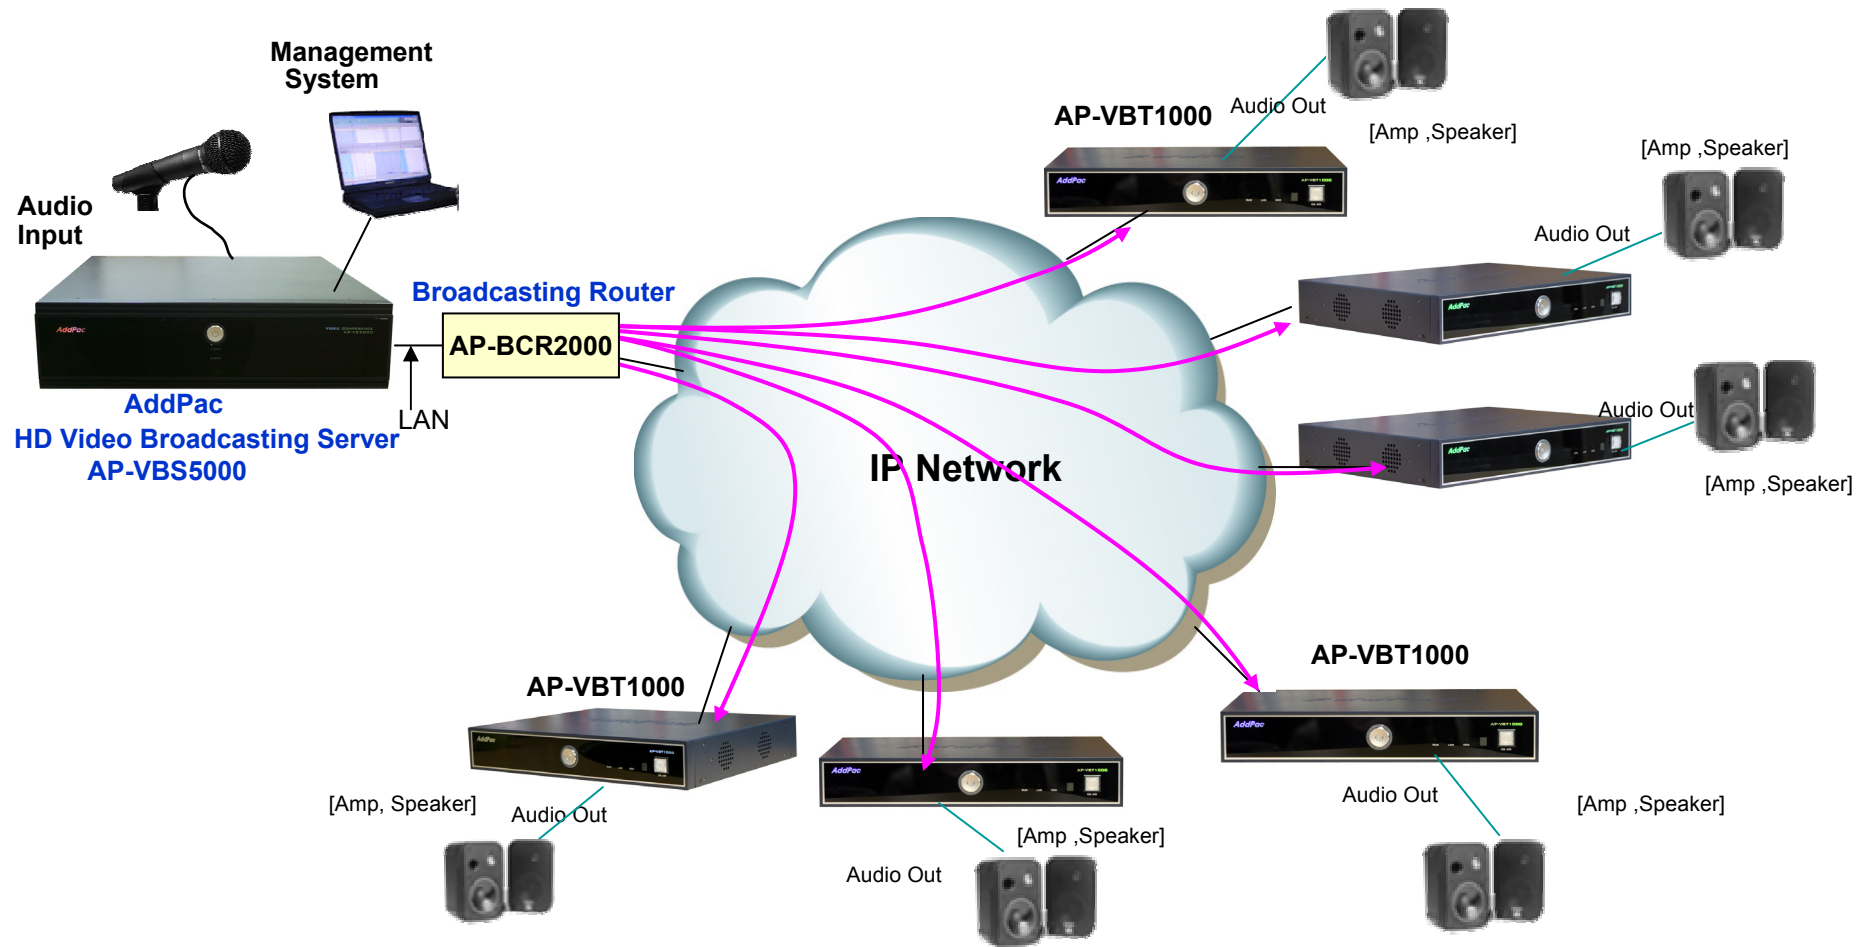

Hardware Specification

AP-VBT1000 HD Video Broadcasting Terminal

High-end
Video
Processor

- **High-End Audio/Video Processor**
- **Main Chassis**
 - **Power On/Off Switch (Front Panel)**
 - **Remote Controller Sensor (Front Panel)**
 - **On-AIR Indication LAMP (Front Panel)**
 - **Network Interface**
 - Two(2) 10/100Mbps Fast Ethernet
 - Two(2) USB 2.0 Interface
 - One(1) RS-232C Console (RJ45)
 - IR-Out Interface for External TV Control
 - **HDD Interface for Video Recording and Replay : AP-VBT1000B**
 - Optional 2.5 Inch Internal Hard Disk
 - **Powerful Video Interface**
 - S-Video, Component Output, DVI Interface
 - **High quality Audio and Voice Interface**
 - Stereo Audio Output Connector
 - S/PDIF RCA Interface
 - S/PDIF Optical Interface

AP-VBT1000 HD Video Broadcasting Terminal

Application Area

- Audio Real-time Broadcasting
- Audio/Video Real-time Broadcasting
- Video on Demand Application
- Local File Browsing and Video Replay (Option : Model B)

Audio Real-time Broadcasting

AP-VBT1000 HD Video Broadcasting Terminal

Audio Broadcasting Service via IP Network

Audio/Video Real-time Broadcasting

AP-VBT1000 HD Video Broadcasting Terminal

Audio and Video Broadcasting Service via Multicasting IP Network
(Video, Audio/Voice, and more...)