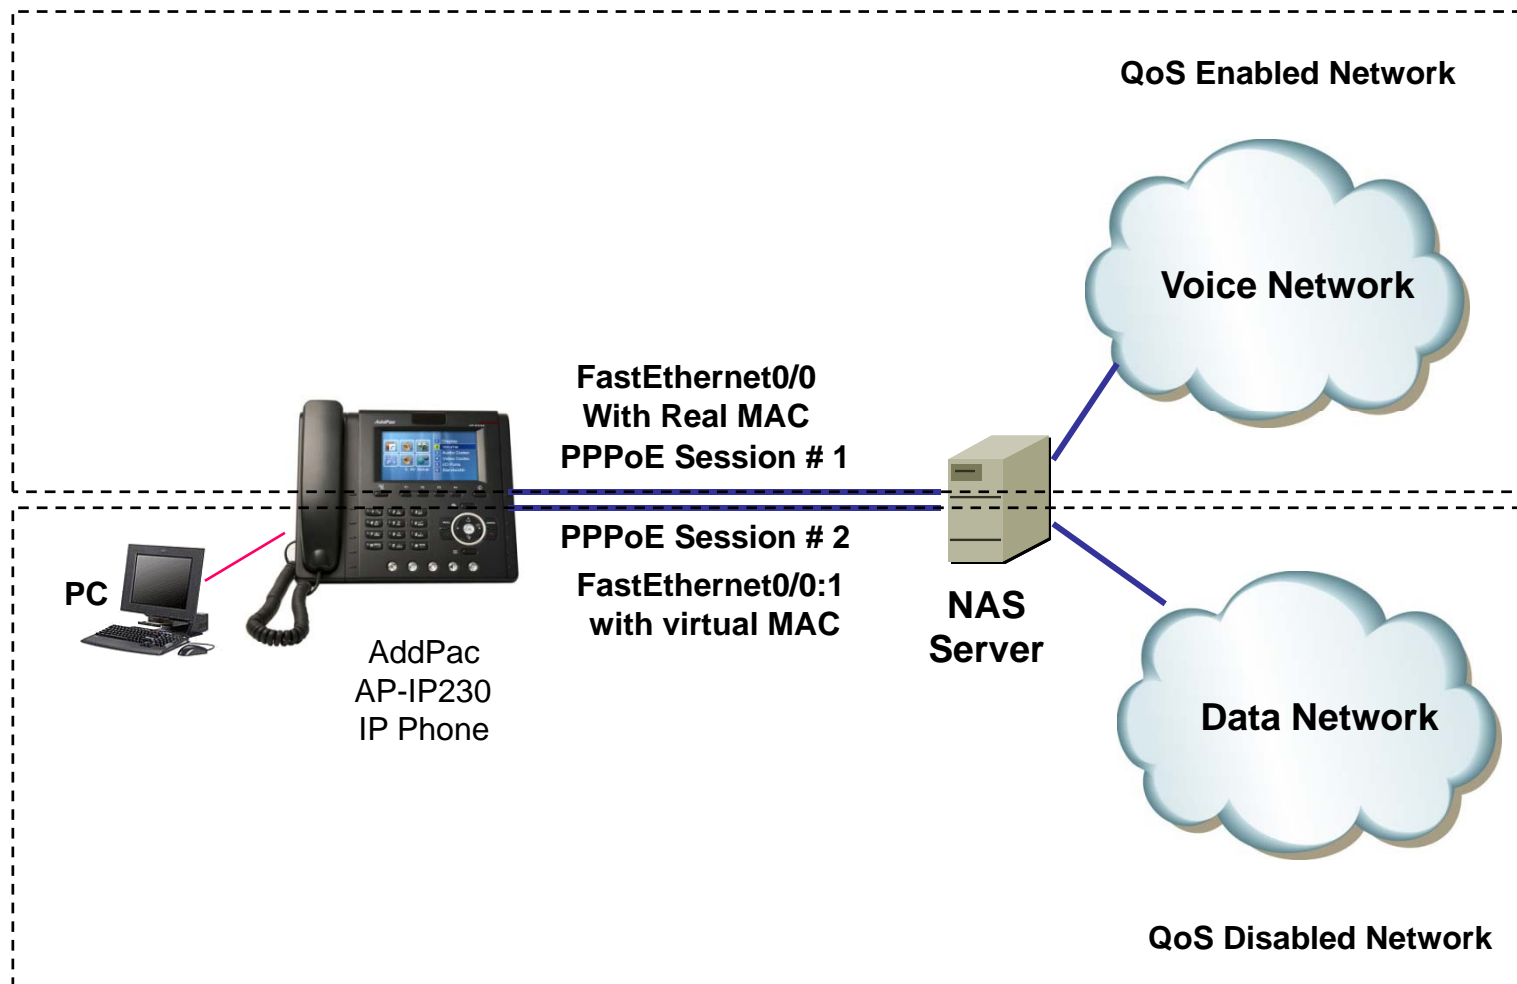

Network Diagram