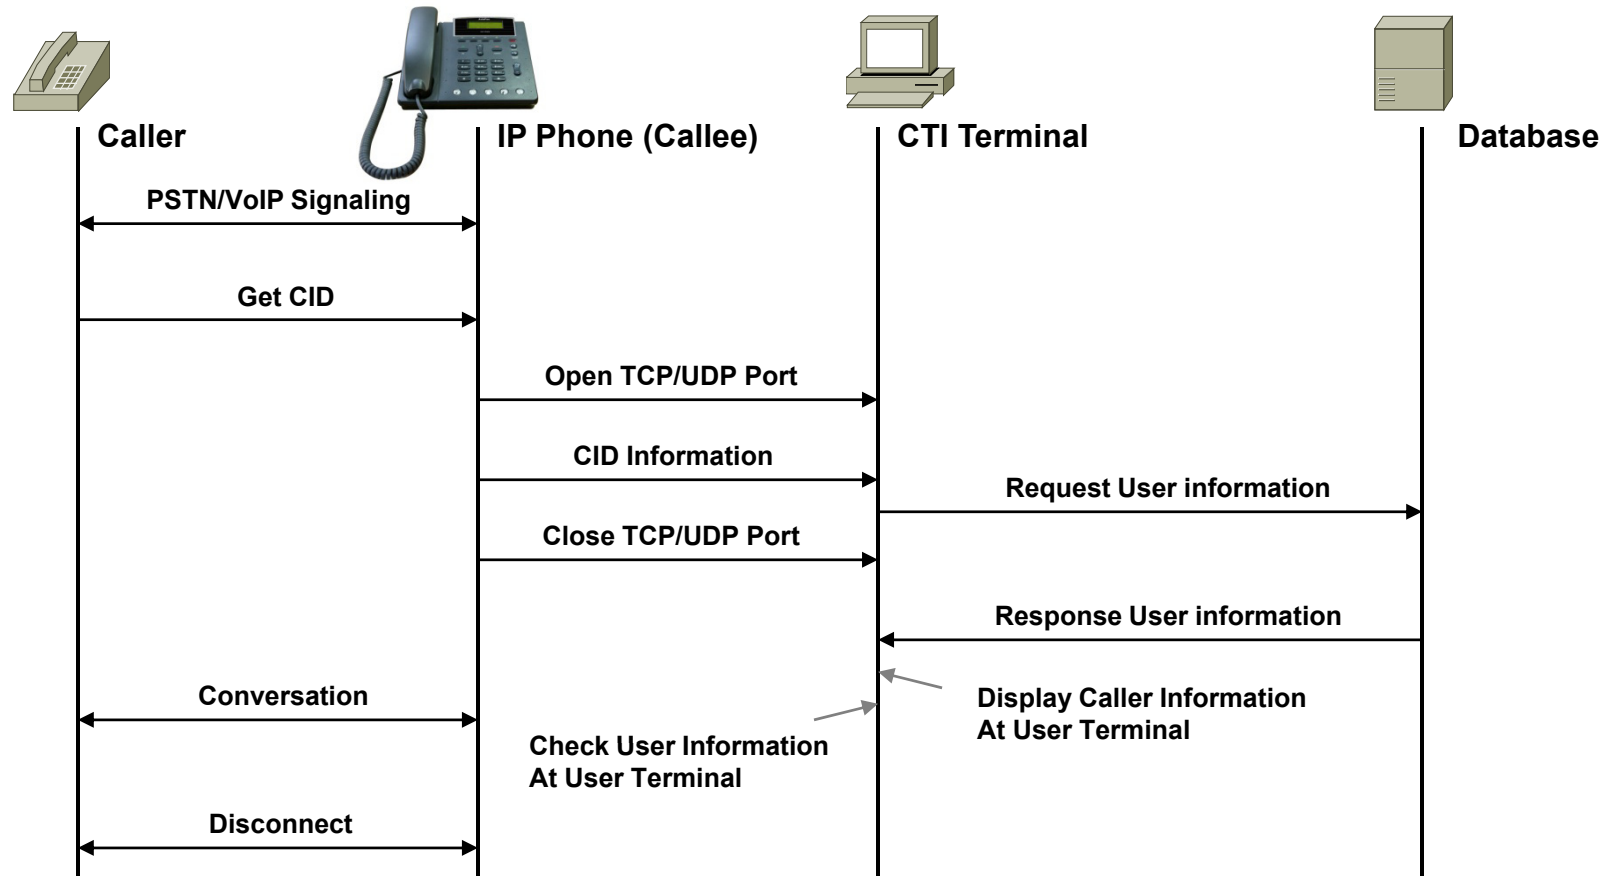

Message Flow