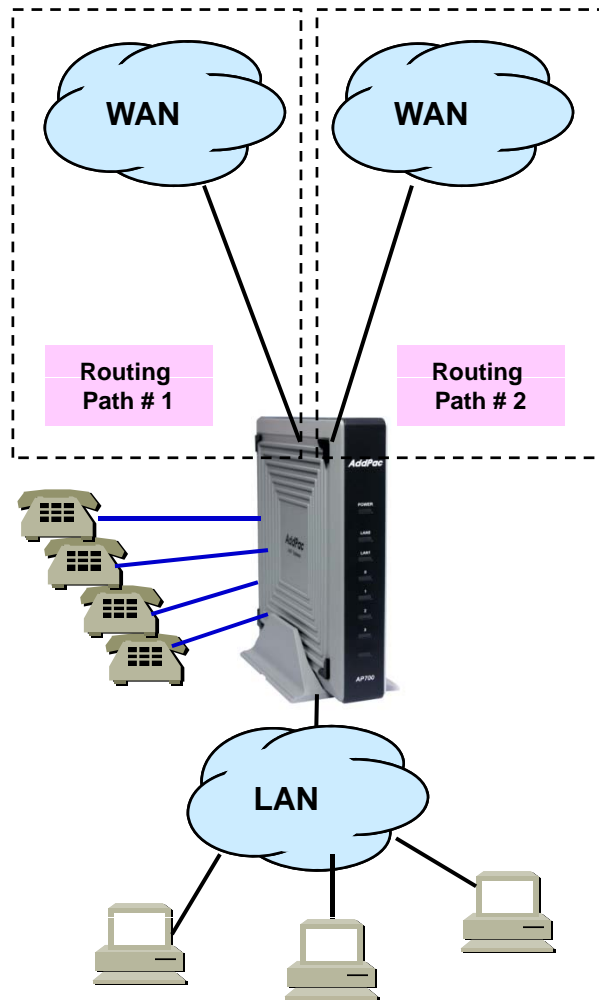

Content

- IP Routing Features
- Policy based Routing
- Load Sharing
- IP Flow Cache
- IP Connect

Routing Features

- Static routing (Floating Static)
- Default routing
- Policy based routing
- Transparent routing (IP Stealth)
- Load sharing
 - Per packet
 - Per destination
- Routing Cache
 - IP Flow-Cache
- IP Connect (formerly ip-share)

Policy Based Routing

- Set IP Header Parameters
 - IP DSCP (DiffServ CodePoints)
 - IP ToS
 - IP Precedence
- Determine NextHop
 - Source based routing

Policy Based Routing

Load Sharing

```
!  
interface Loopback0  
ip address 127.0.0.1 255.0.0.0  
!  
interface FastEthernet0/0  
ip address 172.16.39.22 255.255.0.0  
speed auto  
!  
interface FastEthernet0/1  
no ip address  
speed auto  
!  
interface FastEthernet0/0:1  
ip address dhcp  
ip dhcp router distance 1  
!  
ip route 0.0.0.0 0.0.0.0 172.16.1.1  
!  
ip load-sharing per-packet  
ftp server  
!
```

IP Flow Cache

IP Connect

```

!
interface Loopback0
 ip address 127.0.0.1 255.0.0.0
!
interface FastEthernet0/0
 ip address dhcp
 speed auto
!
interface FastEthernet0/1
 no ip address
 speed auto
!
interface FastEthernet0/0:1
 ip address dhcp
!
interface FastEthernet0/1:1
 no ip address
!
!
ip dhcp pool wan1
 network FastEthernet0/1
 range FastEthernet0/0
ip dhcp pool wan2
 network FastEthernet0/1:1
 range FastEthernet0/0:1
!
ip connect wan1 inside FastEthernet0/1 outside FastEthernet0/0
ip connect wan2 inside FastEthernet0/1:1 outside FastEthernet0/0:1
!