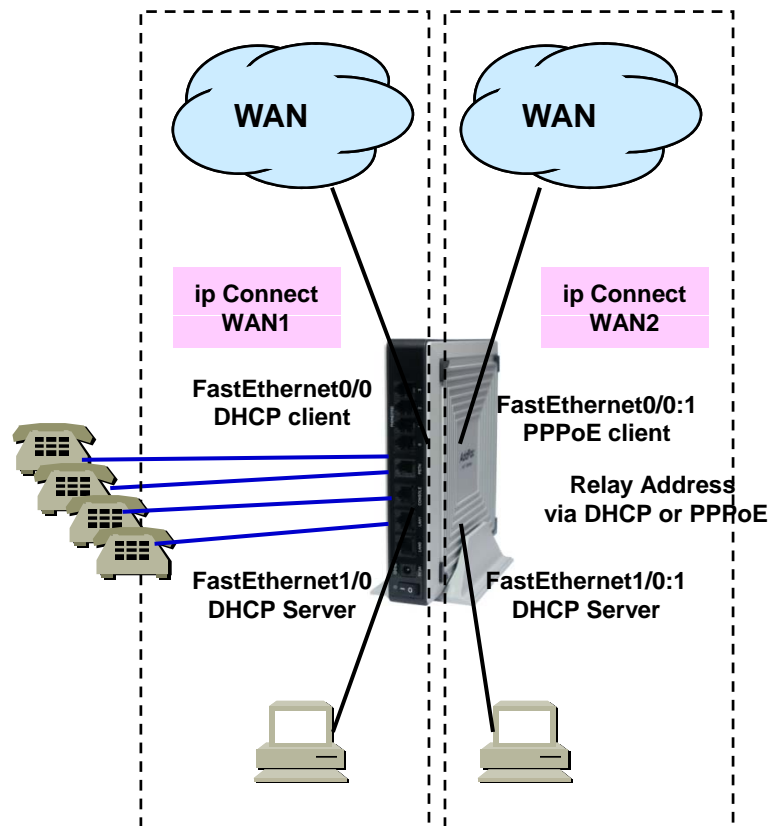

Content

- IP Routing Features
- Policy based Routing
- Load Sharing
- IP Flow Cache
- IP Connect

Routing Features

- Static routing (Floating Static)
- Default routing
- Policy based routing
- Transparent routing (IP Stealth)
- Load sharing
 - Per packet
 - Per destination
- Routing Cache
 - IP Flow-Cache
- IP Connect (formerly ip-share)

Policy Based Routing

- Set IP Header Parameters
 - IP DSCP (DiffServ CodePoints)
 - IP ToS
 - IP Precedence
- Determine NextHop
 - Source based routing

Policy Based Routing

Load Sharing

```
!  
interface Loopback0  
ip address 127.0.0.1 255.0.0.0  
!  
interface FastEthernet0/0  
ip address 172.16.39.22 255.255.0.0  
speed auto  
!  
interface FastEthernet0/1  
no ip address  
speed auto  
!  
interface FastEthernet0/0:1  
ip address dhcp  
ip dhcp router distance 1  
!  
ip route 0.0.0.0 0.0.0.0 172.16.1.1  
!  
ip load-sharing per-packet  
ftp server  
!
```

IP Flow Cache

IP Connect

```

!
interface Loopback0
 ip address 127.0.0.1 255.0.0.0
!
interface FastEthernet0/0
 ip address dhcp
 speed auto
!
interface FastEthernet0/1
 no ip address
 speed auto
!
interface FastEthernet0/0:1
 ip address dhcp
!
interface FastEthernet0/1:1
 no ip address
!
!
ip dhcp pool wan1
 network FastEthernet0/1
 range FastEthernet0/0
ip dhcp pool wan2
 network FastEthernet0/1:1
 range FastEthernet0/0:1
!
ip connect wan1 inside FastEthernet0/1 outside FastEthernet0/0
ip connect wan2 inside FastEthernet0/1:1 outside FastEthernet0/0:1
!