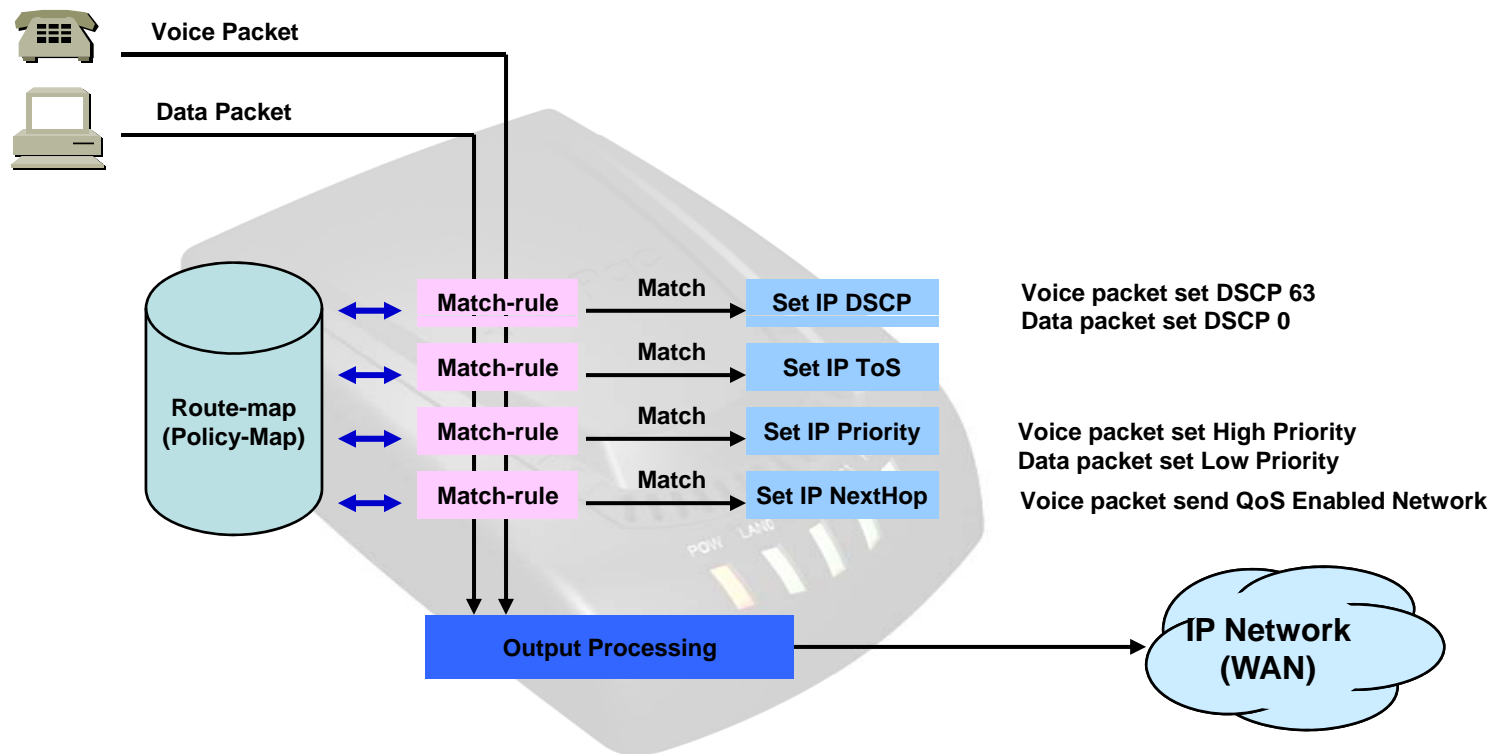

AP700P™

4-Port VoIP Gateway

High Performance VoIP Gateway Solution

IP Routing Protocol Features

AddPac

AddPac Technology

2010, Sales and Marketing

www.addpac.com

Content

- IP Routing Features
- Policy based Routing
- Load Sharing
- IP Flow Cache
- IP Connect

Routing Features

- Static routing (Floating Static)
- Default routing
- Policy based routing
- Transparent routing (IP Stealth)
- Load sharing
 - Per packet
 - Per destination
- Routing Cache
 - IP Flow-Cache
- IP Connect (formerly ip-share)

Policy Based Routing

- Set IP Header Parameters
 - IP DSCP (DiffServ CodePoints)
 - IP ToS
 - IP Precedence
- Determine NextHop
 - Source based routing

Policy Based Routing

Load Sharing

```
!  
interface Loopback0  
ip address 127.0.0.1 255.0.0.0  
!  
interface FastEthernet0/0  
ip address 172.16.39.22 255.255.0.0  
speed auto  
!  
interface FastEthernet0/1  
no ip address  
speed auto  
!  
interface FastEthernet0/0:1  
ip address dhcp  
ip dhcp router distance 1  
!  
ip route 0.0.0.0 0.0.0.0 172.16.1.1  
!  
ip load-sharing per-packet  
ftp server  
!
```

IP Flow Cache

IP Connect

```

!
interface Loopback0
 ip address 127.0.0.1 255.0.0.0
!
interface FastEthernet0/0
 ip address dhcp
 speed auto
!
interface FastEthernet0/1
 no ip address
 speed auto
!
interface FastEthernet0/0:1
 ip address dhcp
!
interface FastEthernet0/1:1
 no ip address
!
!
ip dhcp pool wan1
 network FastEthernet0/1
 range FastEthernet0/0
ip dhcp pool wan2
 network FastEthernet0/1:1
 range FastEthernet0/0:1
!
ip connect wan1 inside FastEthernet0/1 outside FastEthernet0/0
ip connect wan2 inside FastEthernet0/1:1 outside FastEthernet0/0:1
!