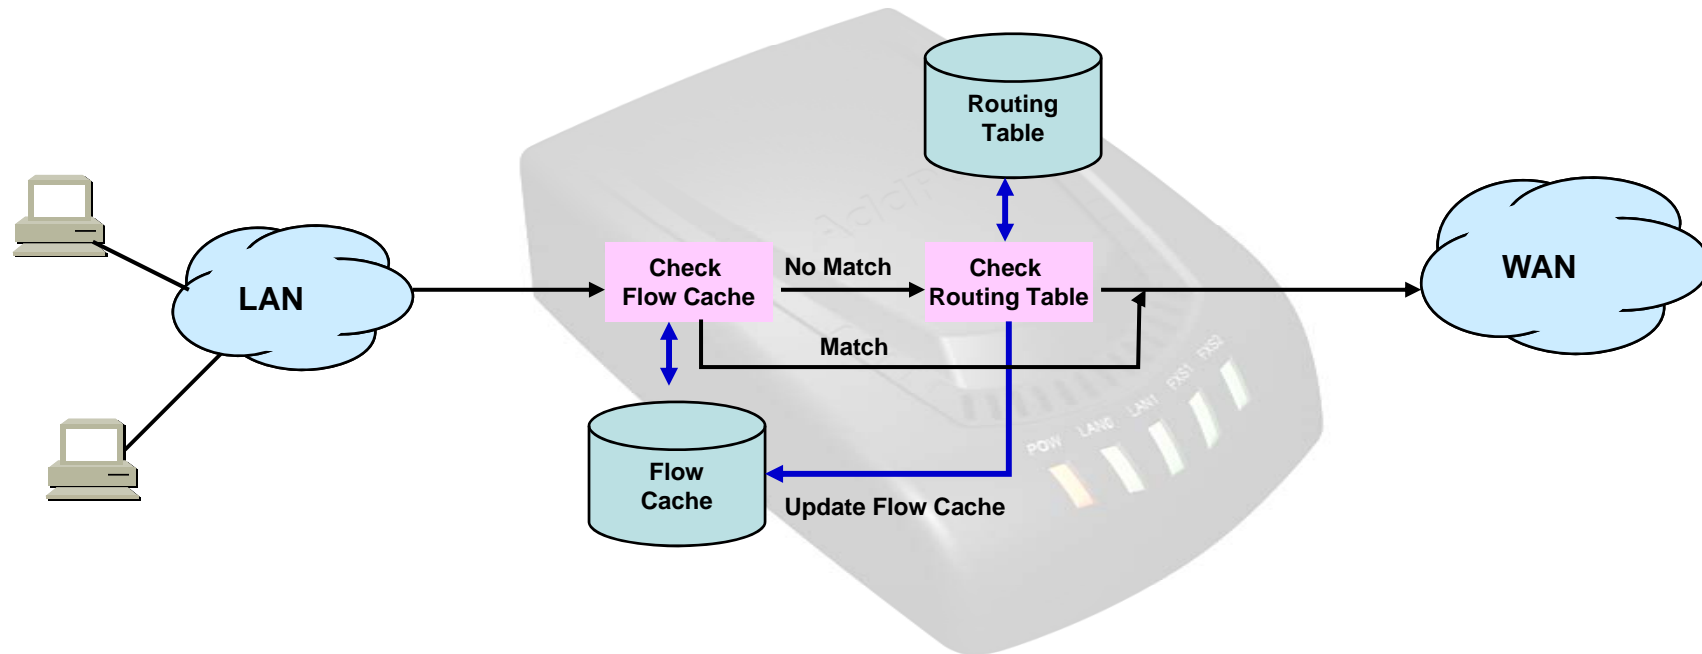

Content

- IP Routing Features
- Policy based Routing
- Load Sharing
- IP Flow Cache
- IP Connect

Routing Features

- Static routing (Floating Static)
- Default routing
- Policy based routing
- Transparent routing (IP Stealth)
- Load sharing
 - Per packet
 - Per destination
- Routing Cache
 - IP Flow-Cache
- IP Connect (formerly ip-share)

Policy Based Routing

- Set IP Header Parameters
 - IP DSCP (DiffServ CodePoints)
 - IP ToS
 - IP Precedence
- Determine NextHop
 - Source based routing

Policy Based Routing

Load Sharing

```
!  
interface Loopback0  
ip address 127.0.0.1 255.0.0.0  
!  
interface FastEthernet0/0  
ip address 172.16.39.22 255.255.0.0  
speed auto  
!  
interface FastEthernet0/1  
no ip address  
speed auto  
!  
interface FastEthernet0/0:1  
ip address dhcp  
ip dhcp router distance 1  
!  
ip route 0.0.0.0 0.0.0.0 172.16.1.1  
!  
ip load-sharing per-packet  
ftp server  
!
```

IP Flow Cache

IP Connect

```

!
interface Loopback0
 ip address 127.0.0.1 255.0.0.0
!
interface FastEthernet0/0
 ip address dhcp
 speed auto
!
interface FastEthernet0/1
 no ip address
 speed auto
!
interface FastEthernet0/0:1
 ip address dhcp
!
interface FastEthernet0/1:1
 no ip address
!
!
ip dhcp pool wan1
 network FastEthernet0/1
 range FastEthernet0/0
ip dhcp pool wan2
 network FastEthernet0/1:1
 range FastEthernet0/0:1
!
ip connect wan1 inside FastEthernet0/1 outside FastEthernet0/0
ip connect wan2 inside FastEthernet0/1:1 outside FastEthernet0/0:1
!