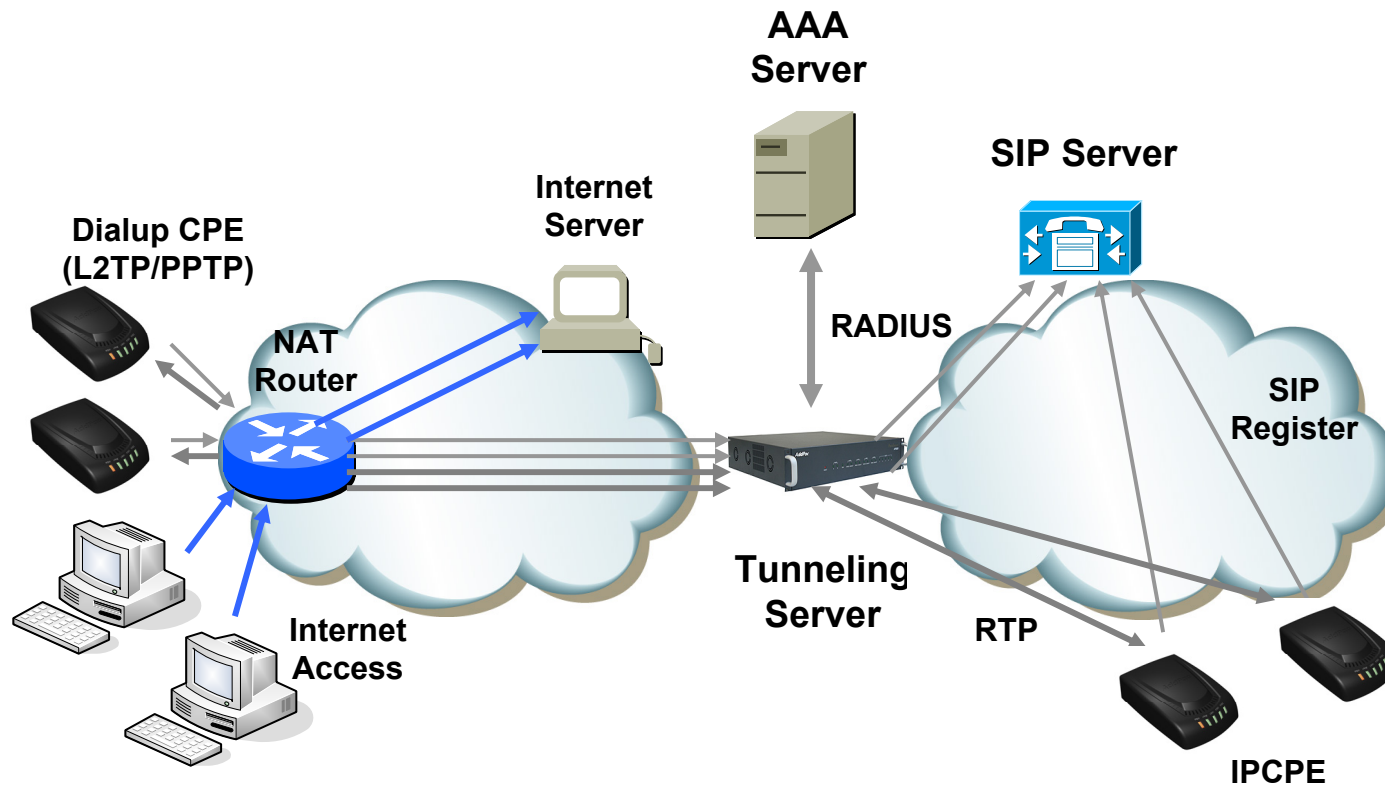

AP100

1-Port VoIP Gateway

High Performance VoIP Gateway Solution

Tunneling Features

AddPac

AddPac Technology

Sales and Marketing

www.addpac.com

Contents

- Tunneling Server Feature
- Dialup Tunneling Protocol
- IP Tunneling Protocol at NAT/PAT
- Tunneling Service at NAT/PAT
- Tunneling Service at VPN

Tunneling Service Feature

AP100 VoIP Gateway

- RADIUS Interface (AAA)
- Dialup Tunneling Protocol
 - PPTP
 - PPPoE
- IP Tunneling Protocols
 - IPIP
- PPP Authentication
 - PAP
 - CHAP

Dialup Tunneling Protocol

AP100 VoIP Gateway

IP Tunneling Protocol at NAT/PAT

AP100 VoIP Gateway

Tunneling Service at NAT/PAT

AP100 VoIP Gateway

Tunneling Service at VPN

AP100 VoIP Gateway