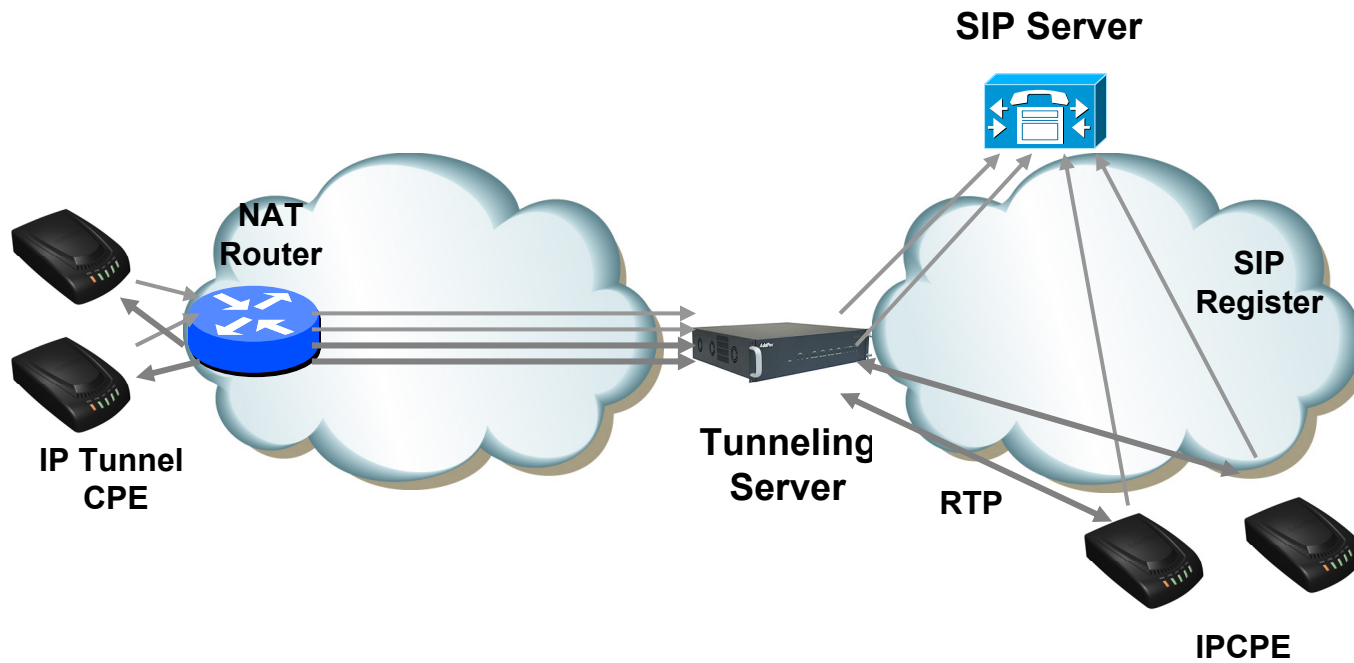

AP100

1-Port VoIP Gateway

High Performance VoIP Gateway Solution

Tunneling Features

AddPac

AddPac Technology

Sales and Marketing

www.addpac.com

Contents

- Tunneling Server Feature
- Dialup Tunneling Protocol
- IP Tunneling Protocol at NAT/PAT
- Tunneling Service at NAT/PAT
- Tunneling Service at VPN

Tunneling Service Feature

AP100 VoIP Gateway

- RADIUS Interface (AAA)
- Dialup Tunneling Protocol
 - PPTP
 - PPPoE
- IP Tunneling Protocols
 - IPIP
- PPP Authentication
 - PAP
 - CHAP

Dialup Tunneling Protocol

AP100 VoIP Gateway

IP Tunneling Protocol at NAT/PAT

AP100 VoIP Gateway

Tunneling Service at NAT/PAT

AP100 VoIP Gateway

Tunneling Service at VPN

AP100 VoIP Gateway