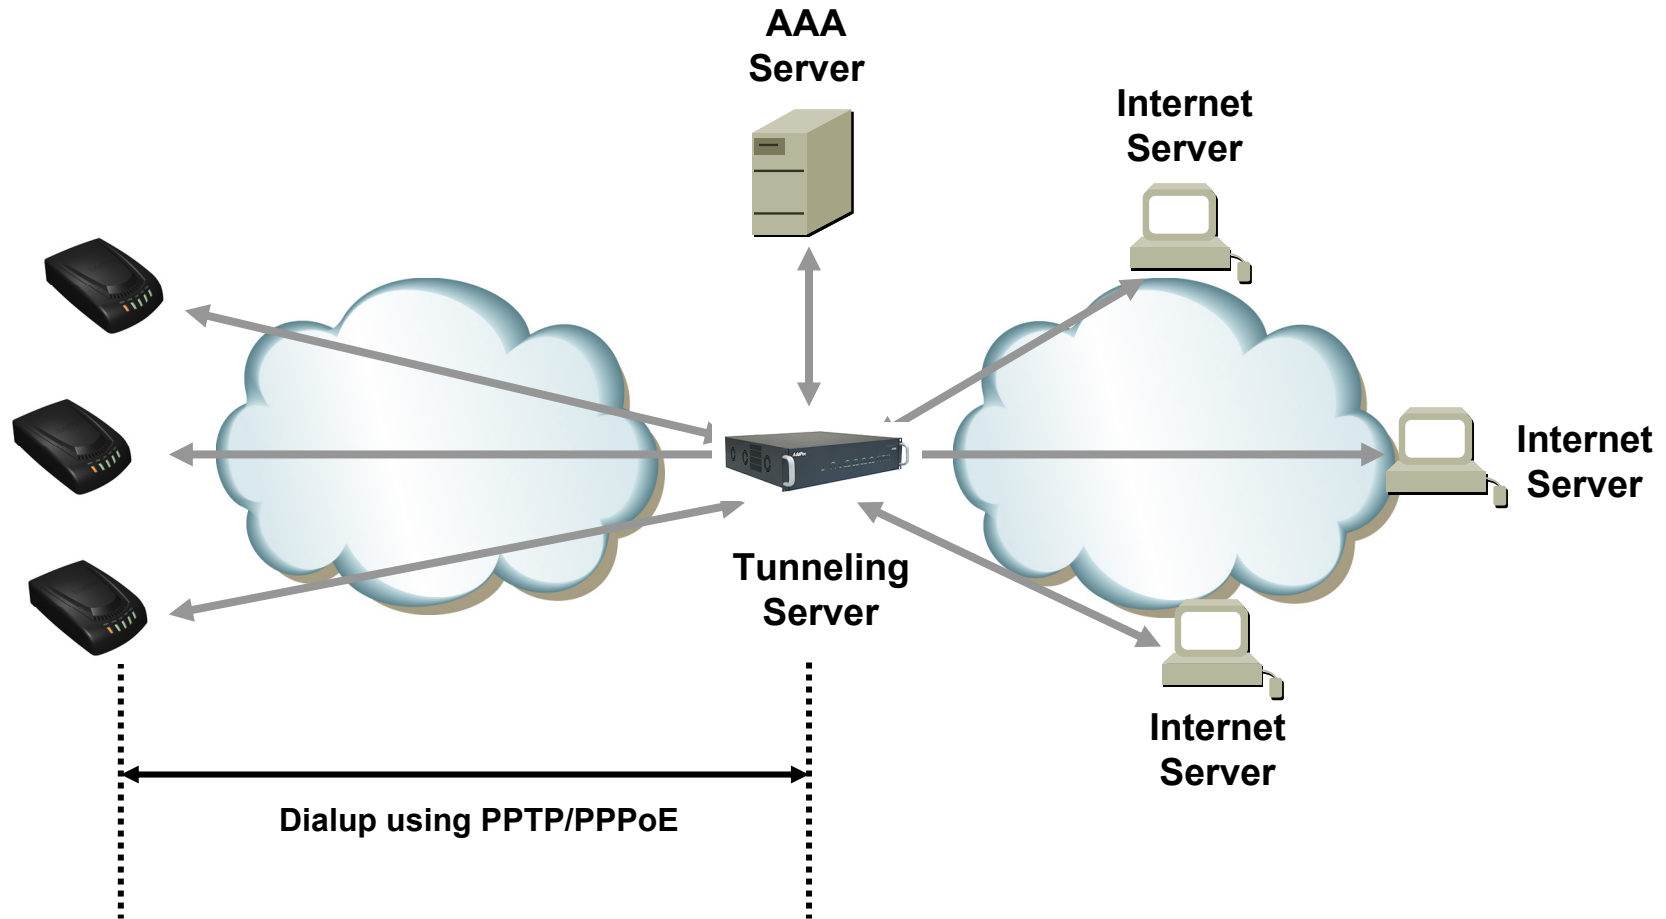

AP100

1-Port VoIP Gateway

High Performance VoIP Gateway Solution

Tunneling Features

AddPac

AddPac Technology

Sales and Marketing

www.addpac.com

Contents

- Tunneling Server Feature
- Dialup Tunneling Protocol
- IP Tunneling Protocol at NAT/PAT
- Tunneling Service at NAT/PAT
- Tunneling Service at VPN

Tunneling Service Feature

AP100 VoIP Gateway

- RADIUS Interface (AAA)
- Dialup Tunneling Protocol
 - PPTP
 - PPPoE
- IP Tunneling Protocols
 - IPIP
- PPP Authentication
 - PAP
 - CHAP

Dialup Tunneling Protocol

AP100 VoIP Gateway

IP Tunneling Protocol at NAT/PAT

AP100 VoIP Gateway

Tunneling Service at NAT/PAT

AP100 VoIP Gateway

Tunneling Service at VPN

AP100 VoIP Gateway