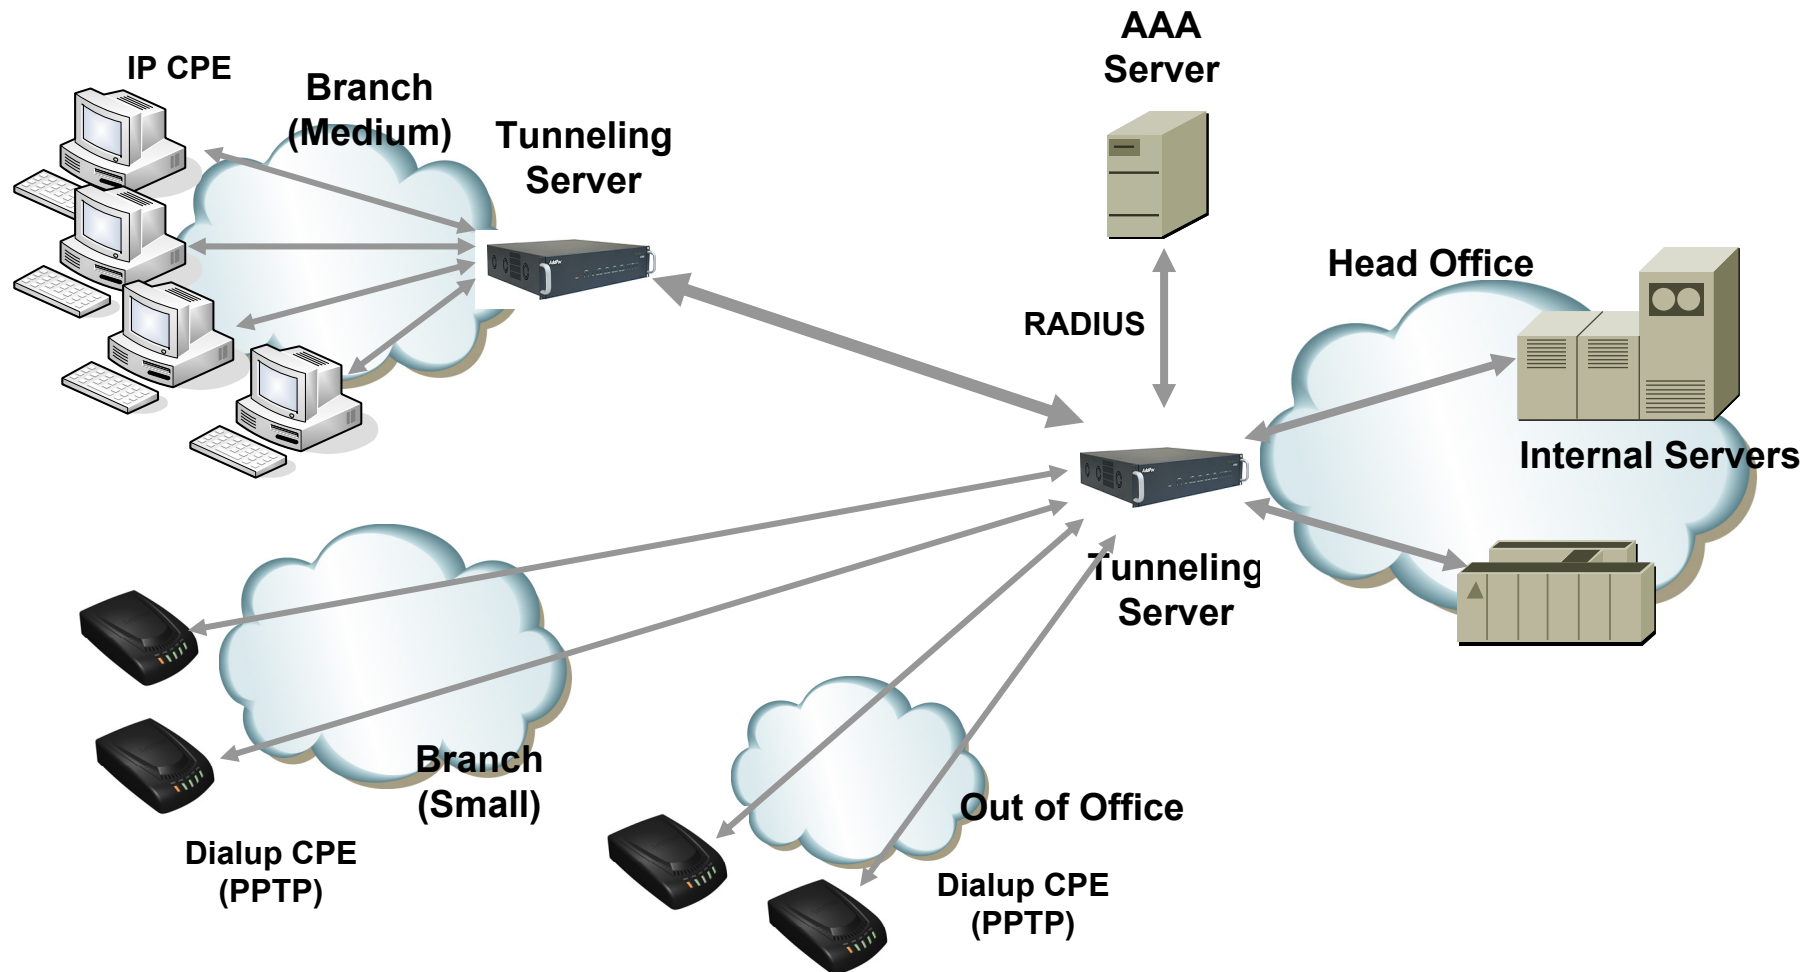

AP100

1-Port VoIP Gateway

High Performance VoIP Gateway Solution

Tunneling Features

AddPac

AddPac Technology

Sales and Marketing

www.addpac.com

Contents

- Tunneling Server Feature
- Dialup Tunneling Protocol
- IP Tunneling Protocol at NAT/PAT
- Tunneling Service at NAT/PAT
- Tunneling Service at VPN

Tunneling Service Feature

AP100 VoIP Gateway

- RADIUS Interface (AAA)
- Dialup Tunneling Protocol
 - PPTP
 - PPPoE
- IP Tunneling Protocols
 - IPIP
- PPP Authentication
 - PAP
 - CHAP

Dialup Tunneling Protocol

AP100 VoIP Gateway

IP Tunneling Protocol at NAT/PAT

AP100 VoIP Gateway

Tunneling Service at NAT/PAT

AP100 VoIP Gateway

Tunneling Service at VPN

AP100 VoIP Gateway