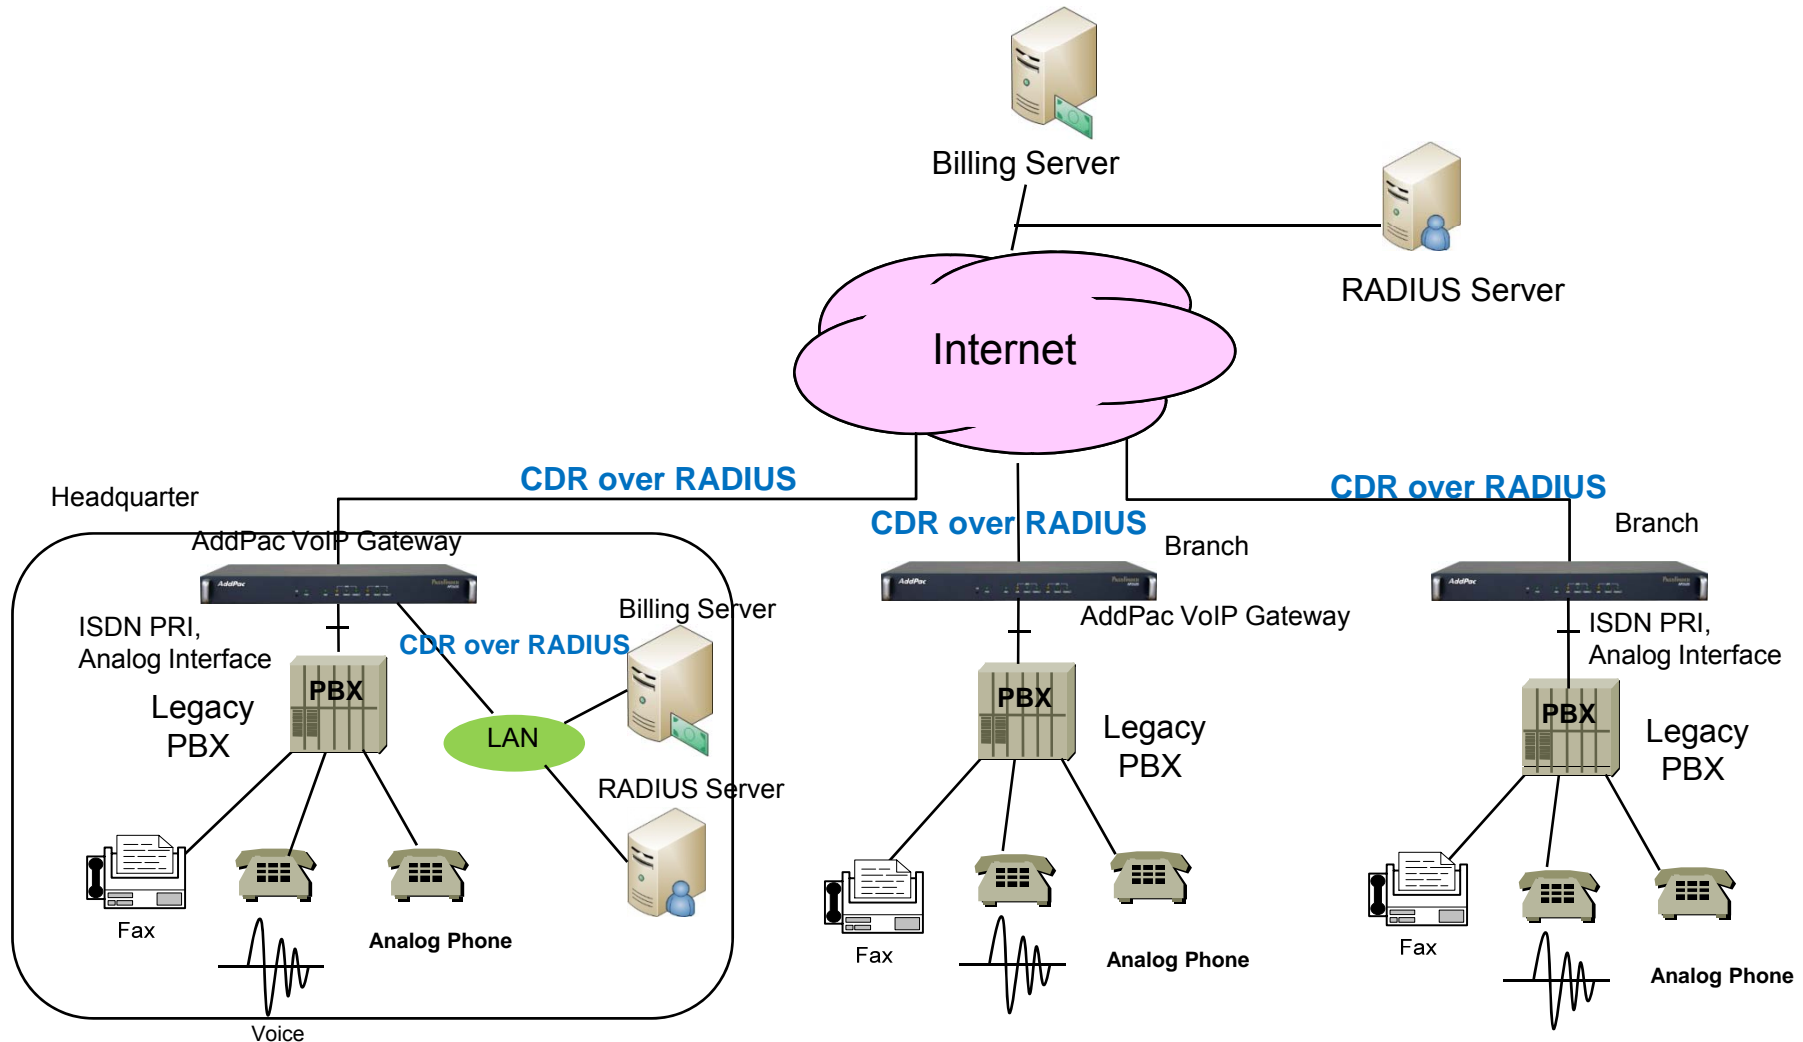

VoIP Gateway Series

CDR(Call Detail Record) Service Features

AddPac

AddPac Technology

2011, Sales and Marketing

www.addpac.com

Contents

- Network Diagram for CDR Service
- VoIP Gateway CDR Features
- CDR over RADIUS Features
- CDR Data Field

Network Diagram

VoIP Gateway CDR Features

- AddPac VoIP Gateway Products support a feature of CDR(Call Detail Records)
 - CDR field parameters for RAIDUS Server
 - One CDR information is created when the call ends. It is composed of 60 data field values

CDR over RADIUS Features

CDR can be transmitted to RADIUS server by using VoIP Gateway Series RADIUS message.

CDR Data Field

Data Field Names	Description
cdrRecordType globalCallId_ClusterID globalCallId_callManagerId globalCallId_callId	Call Identifier (mandatory)
dateTimeOrigination dateTimeConnect dateTimeDisconnect duration	Timestamp and Duration
callingPartyNumber lastRedirectDn origCalledPartyNumber finalCalledPartyNumber	Extension Number
callingPartyNumberPartition lastRedirectDnPartition origCalledPartyNumberPartition finalCalledPartyNumberPartition	Partition Information
callingPartyLoginUserId finalCalledPartyLoginUserId	User Information
origDeviceName origNetAddr origNetPort origNodeid origSpan destDeviceName destNodeid destSpan destNetAddr destNetPort	Device Information