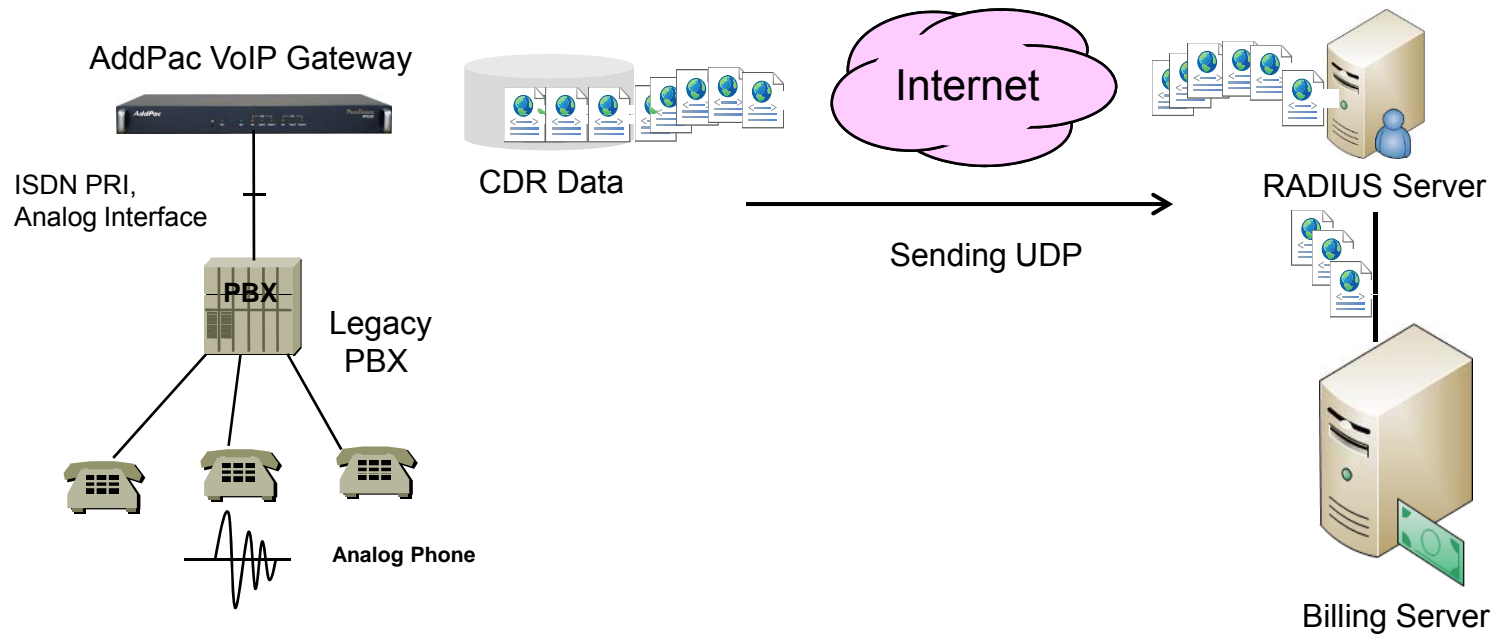

VoIP Gateway Series

CDR(Call Detail Record) Service Features

AddPac

AddPac Technology

2011, Sales and Marketing

www.addpac.com

Contents

- Network Diagram for CDR Service
- VoIP Gateway CDR Features
- CDR over RADIUS Features
- CDR Data Field

Network Diagram

VoIP Gateway CDR Features

- AddPac VoIP Gateway Products support a feature of CDR(Call Detail Records)
 - CDR field parameters for RAIDUS Server
 - One CDR information is created when the call ends. It is composed of 60 data field values

CDR over RADIUS Features

CDR can be transmitted to RADIUS server by using VoIP Gateway Series RADIUS message.

CDR Data Field

Data Field Names	Description
cdrRecordType globalCallId_ClusterID globalCallId_callManagerId globalCallId_callId	Call Identifier (mandatory)
dateTimeOrigination dateTimeConnect dateTimeDisconnect duration	Timestamp and Duration
callingPartyNumber lastRedirectDn origCalledPartyNumber finalCalledPartyNumber	Extension Number
callingPartyNumberPartition lastRedirectDnPartition origCalledPartyNumberPartition finalCalledPartyNumberPartition	Partition Information
callingPartyLoginUserId finalCalledPartyLoginUserId	User Information
origDeviceName origNetAddr origNetPort origNodeid origSpan destDeviceName destNodeid destSpan destNetAddr destNetPort	Device Information