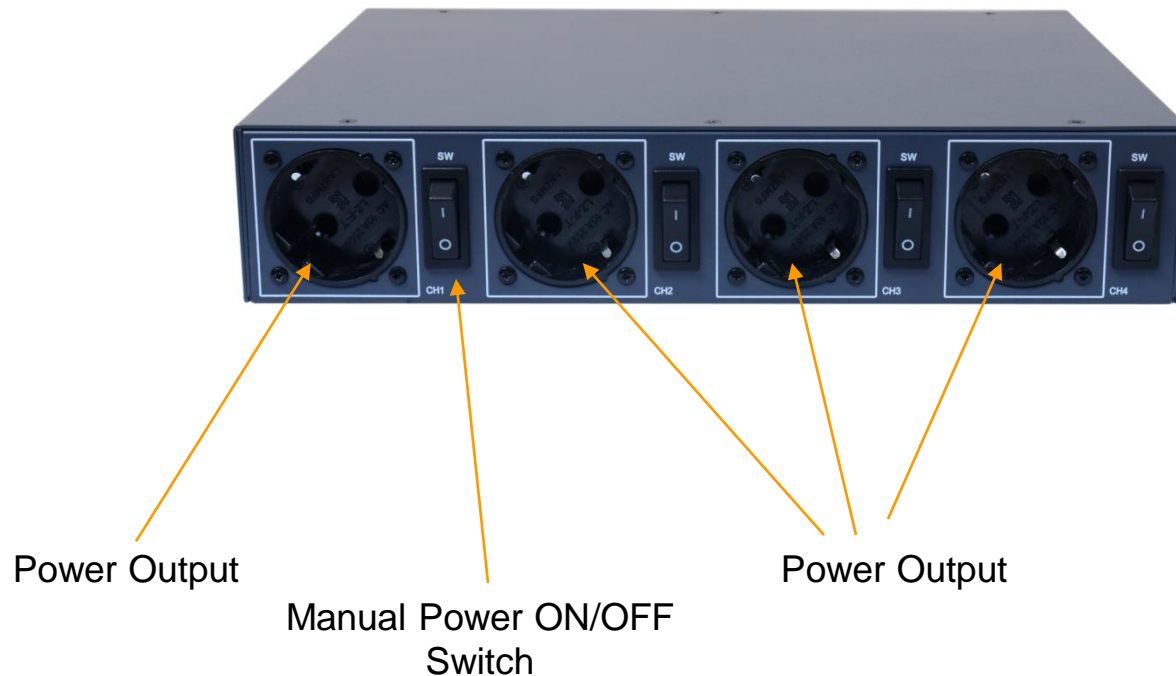

- Product Overview
- Hardware Specification
- Smart Web Manager Overview

Product Overview

AP-PSB4000 IP Remote Power Switching Controller

- IP based Remote Power ON/OFF Controller
- LED Light On/Off Control for CCTV Camera at Night Time
- Remote System Power On/Off Control Solution for Unmanned Security Zone
- AddPac Integrated Security Management System Solution
- Power Control Port
 - One(1) AC Power Input
 - Four(4) AC Power Output (Manual Power On/Off Switch)
- Network Interface
 - Two(2) 10/100Mbps Fast Ethernet Interface
 - One(1) RS232C Interface
- Firmware Upgradeable Architecture(FTP, TFTP)
- Smart Web Manager Support

Hardware Specification

AP-PSB4000 IP Remote Power Switching Controller

Hardware Block Diagram

Hardware Specification

AP-PSB4000 IP Remote Power Switching Controller

Front Side

Hardware Specification

AP-PSB4000 IP Power Switching Controller

Rear Side

Smart Web Manager Overview

Contents

- Main
- System
- Basic
- Advanced
- Miscellaneous

Main : System Information

The screenshot displays the 'System Information' page in the Smart Web Manager interface. The page is organized into a sidebar on the left, a main content area in the center, and an information panel on the right. The sidebar contains navigation menus for 'System', 'Basic', 'Advanced', and 'Miscellaneous'. The main content area features a table with system details. The right panel provides additional information about the device model and version, and a description field.