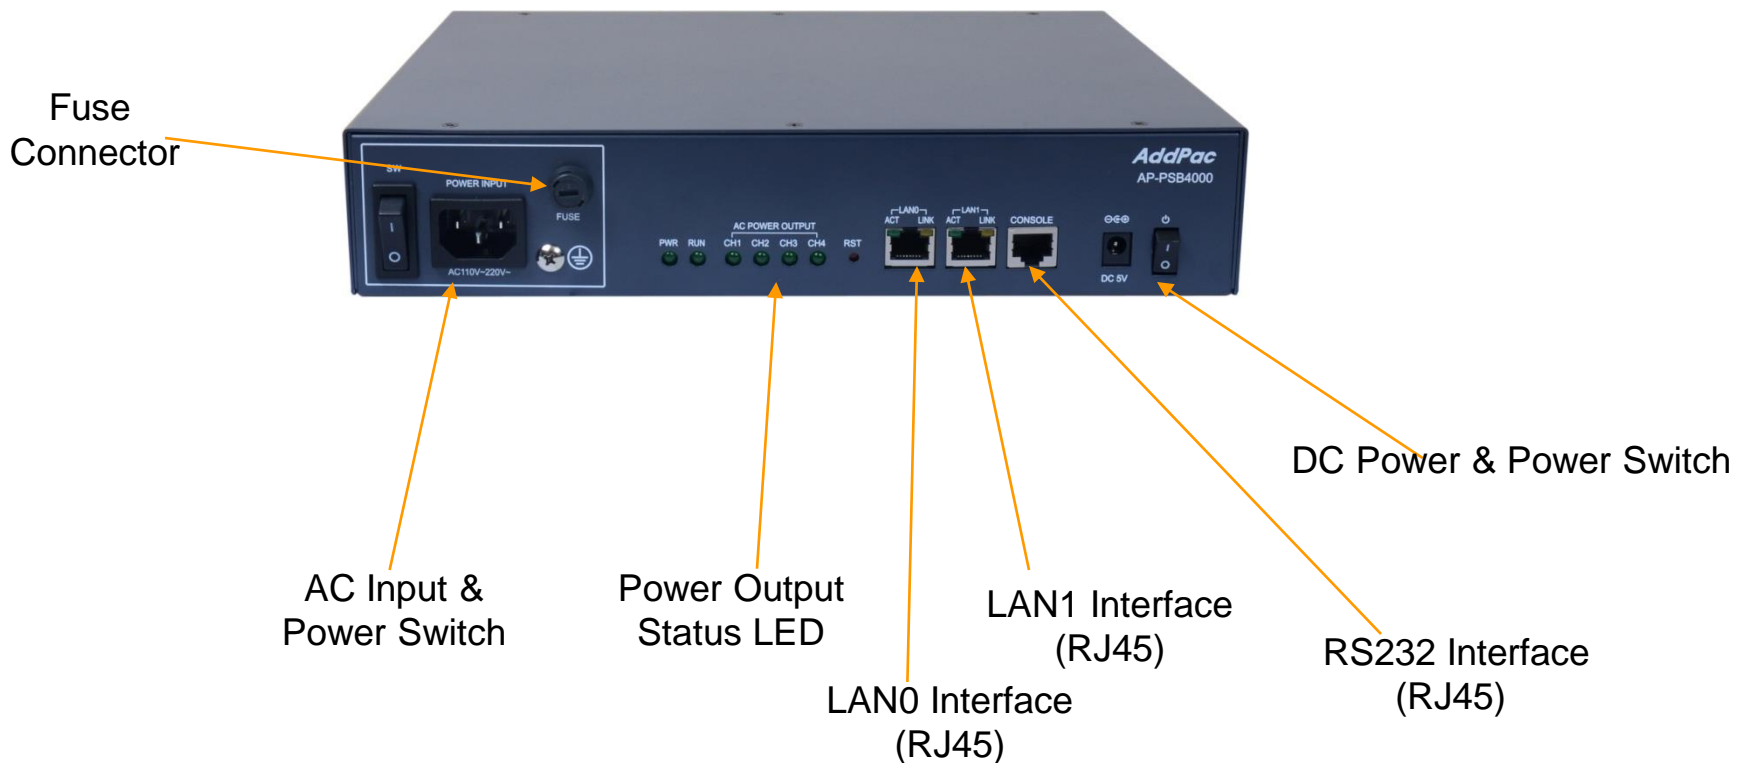

AP-PSB4000

4 Port IP Power Switching Controller

High Performance Remote IP Power Switching Box

Smart Web Manager Overview

AddPac

AddPac Technology

Sales and Marketing

Contents

- Product Overview
- Hardware Specification
- Smart Web Manager Overview

Product Overview

AP-PSB4000 IP Remote Power Switching Controller

- IP based Remote Power ON/OFF Controller
- LED Light On/Off Control for CCTV Camera at Night Time
- Remote System Power On/Off Control Solution for Unmanned Security Zone
- AddPac Integrated Security Management System Solution
- Power Control Port
 - One(1) AC Power Input
 - Four(4) AC Power Output (Manual Power On/Off Switch)
- Network Interface
 - Two(2) 10/100Mbps Fast Ethernet Interface
 - One(1) RS232C Interface
- Firmware Upgradeable Architecture(FTP, TFTP)
- Smart Web Manager Support

Hardware Specification

AP-PSB4000 IP Remote Power Switching Controller

Hardware Block Diagram

Hardware Specification

AP-PSB4000 IP Remote Power Switching Controller

Front Side

Hardware Specification

AP-PSB4000 IP Power Switching Controller

Rear Side

Smart Web Manager Overview

Contents

- Main
- System
- Basic
- Advanced
- Miscellaneous

Main : System Information

The screenshot displays the 'System Information' page in the Smart Web Manager interface. The page is organized into a sidebar on the left, a main content area in the center, and an information panel on the right. The sidebar contains navigation menus for 'System', 'Basic', 'Advanced', and 'Miscellaneous'. The main content area features a table with system details. The right panel provides additional information about the device model and version, and a description field.