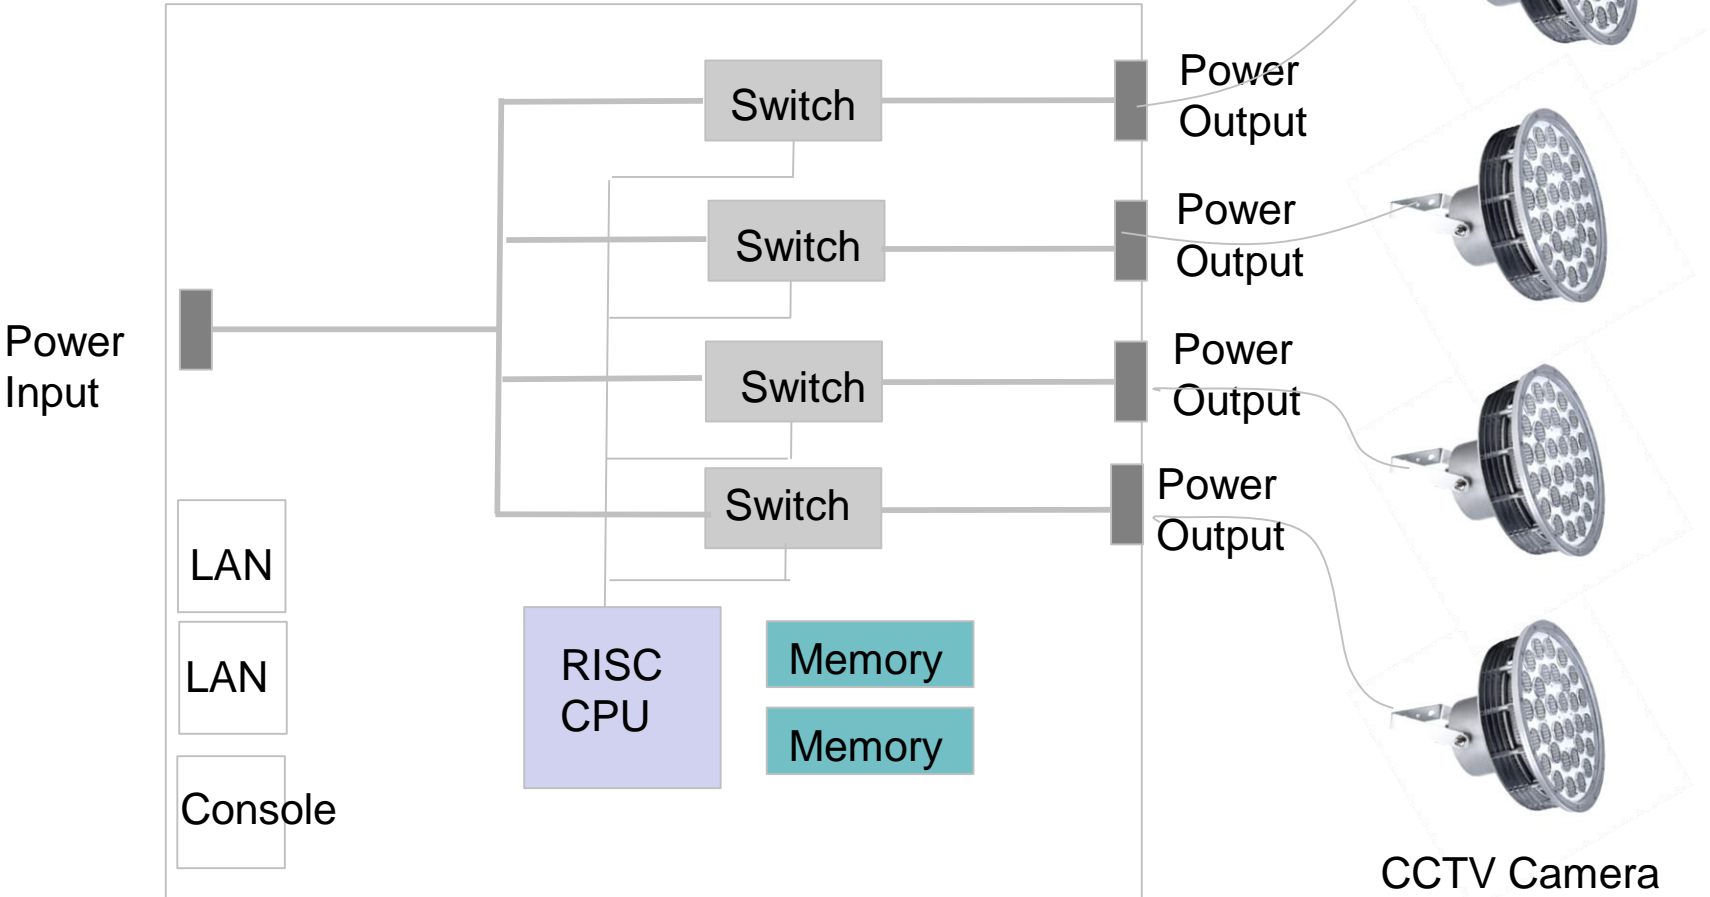

AP-PSB4000

4 Port IP Power Switching Controller

High Performance Remote IP Power Switching Box

Smart Web Manager Overview

AddPac

AddPac Technology

Sales and Marketing

Contents

- Product Overview
- Hardware Specification
- Smart Web Manager Overview

Product Overview

AP-PSB4000 IP Remote Power Switching Controller

- IP based Remote Power ON/OFF Controller
- LED Light On/Off Control for CCTV Camera at Night Time
- Remote System Power On/Off Control Solution for Unmanned Security Zone
- AddPac Integrated Security Management System Solution
- Power Control Port
 - One(1) AC Power Input
 - Four(4) AC Power Output (Manual Power On/Off Switch)
- Network Interface
 - Two(2) 10/100Mbps Fast Ethernet Interface
 - One(1) RS232C Interface
- Firmware Upgradeable Architecture(FTP, TFTP)
- Smart Web Manager Support

Hardware Specification

AP-PSB4000 IP Remote Power Switching Controller

Hardware Block Diagram

Hardware Specification

AP-PSB4000 IP Remote Power Switching Controller

Front Side

Hardware Specification

AP-PSB4000 IP Power Switching Controller

Rear Side

Smart Web Manager Overview

Contents

- Main
- System
- Basic
- Advanced
- Miscellaneous

Main : System Information

The screenshot displays the 'System Information' page in the Smart Web Manager interface. The page is organized into a sidebar on the left, a main content area in the center, and an information panel on the right. The sidebar contains navigation menus for 'System', 'Basic', 'Advanced', and 'Miscellaneous'. The main content area features a table with system details. The right panel provides additional information about the device model and version, and a description field.